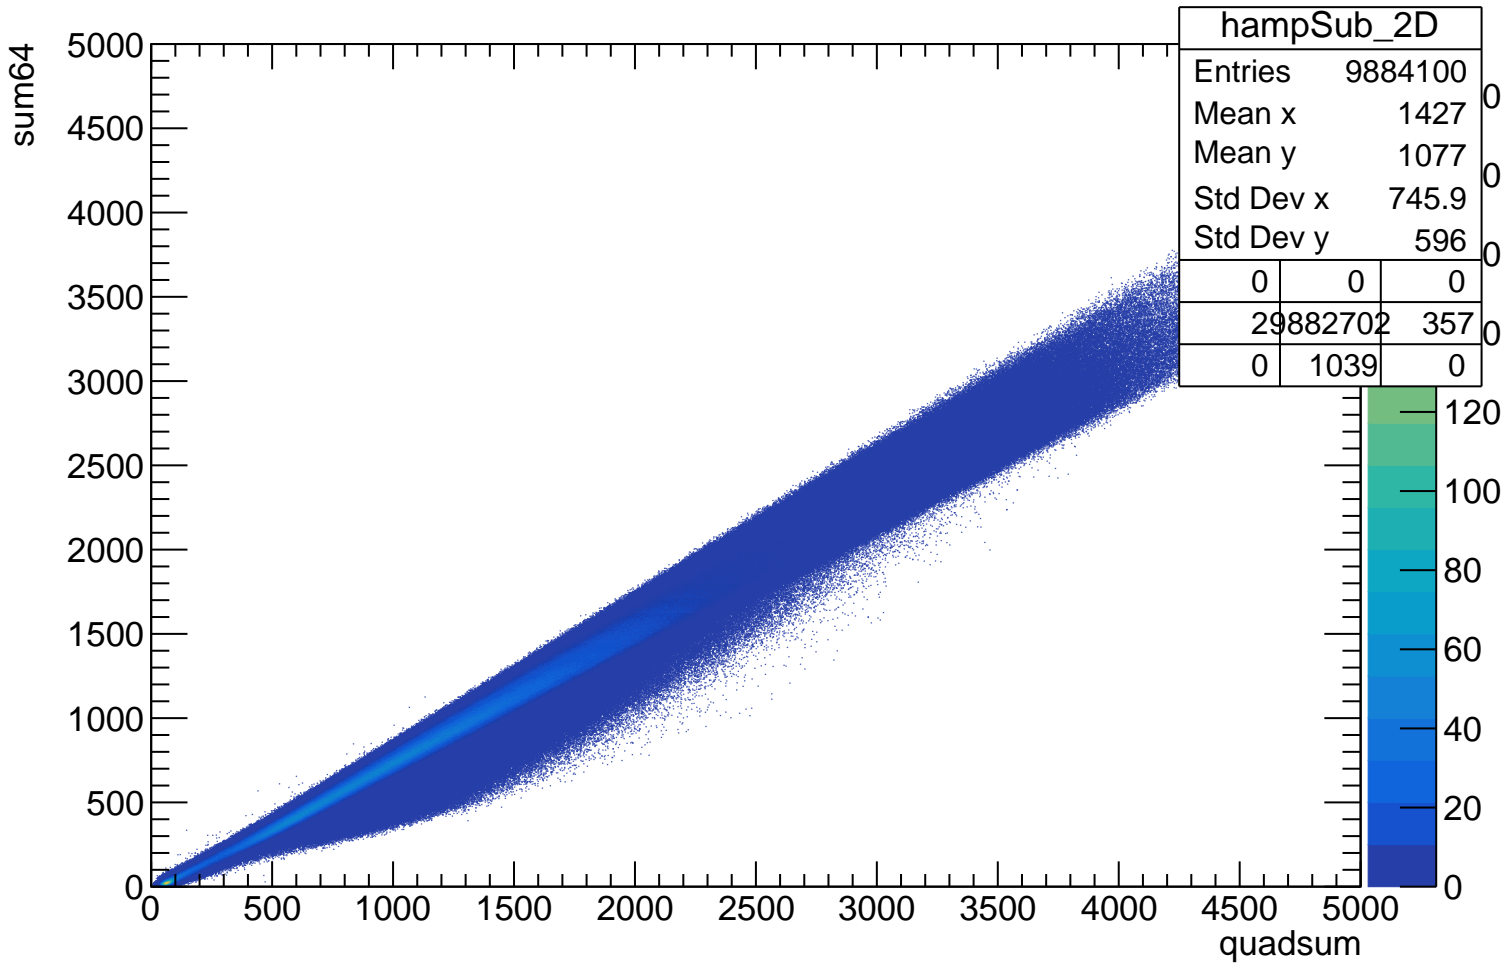

Pedestal Distribution (average fADC count between 0 - 24 ns)

Amplitude Distribution (no pedestal subtraction)

hamp1

Entries	9884100
Mean	1389
Std Dev	596.3
Underflow	0
Overflow	0

sum64	Red solid line
quad1	Green solid line
quad2	Blue solid line
quad3	Yellow solid line
quad4	Magenta solid line
quadsum	Cyan dashed line

Integral Distribution (no pedestal subtraction)

Amplitude Distribution (with pedestal subtraction)

Integral Distribution (with pedestal subtraction)

Amplitude (pedestal subtracted)

Integral (pedestal subtracted)