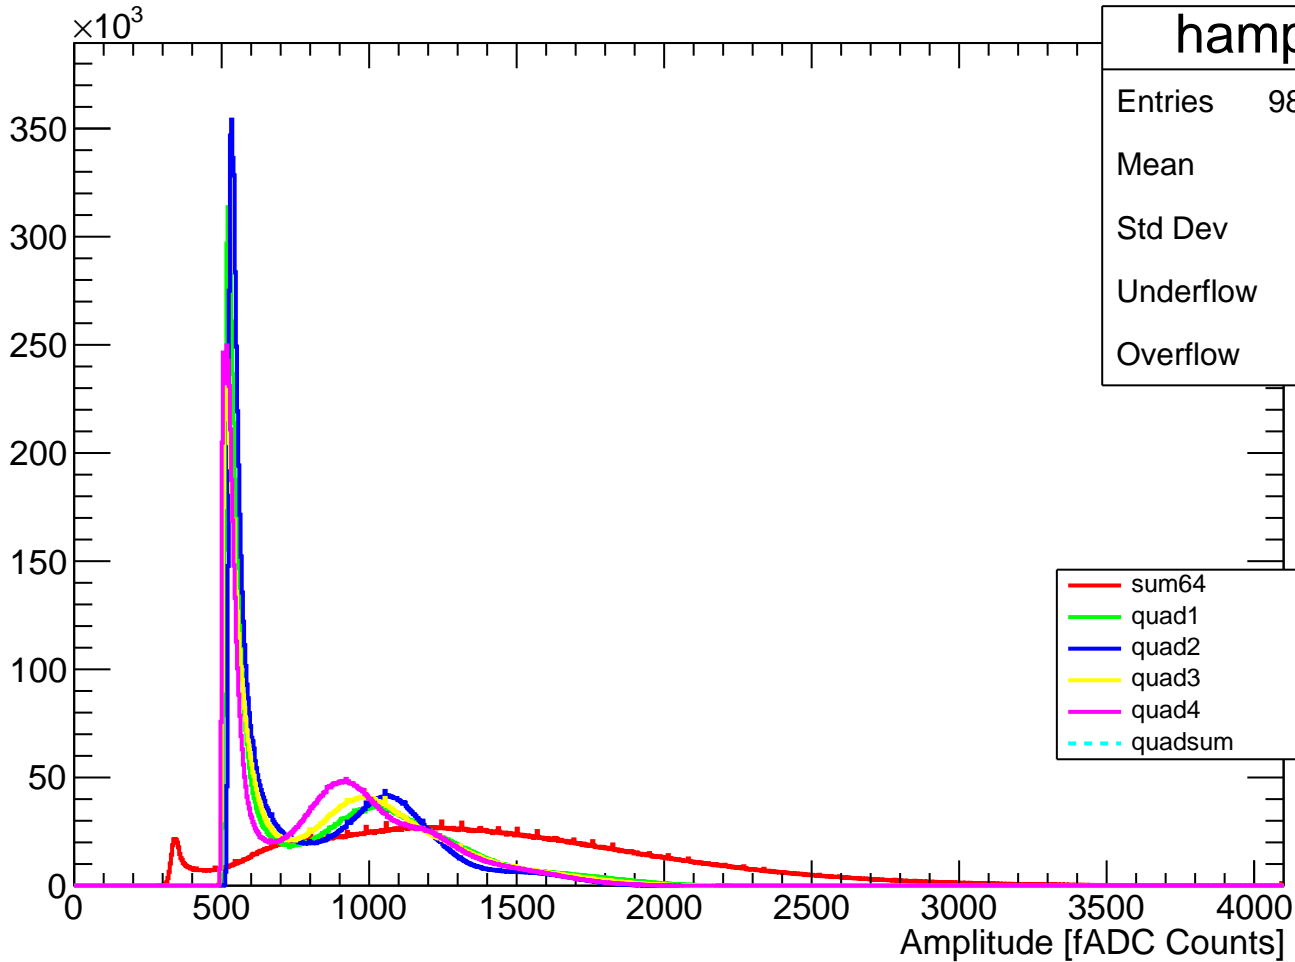

Pedestal Distribution (average fADC count between 0 - 24 ns)

Amplitude Distribution (no pedestal subtraction)

hamp1

Entries	9884100
Mean	1389
Std Dev	596.3
Underflow	0
Overflow	0

sum64	Red solid line
quad1	Green solid line
quad2	Blue solid line
quad3	Yellow solid line
quad4	Magenta solid line
quadsum	Cyan dashed line

Integral Distribution (no pedestal subtraction)

Amplitude Distribution (with pedestal subtraction)

Integral Distribution (with pedestal subtraction)

Amplitude (pedestal subtracted)

Integral (pedestal subtracted)