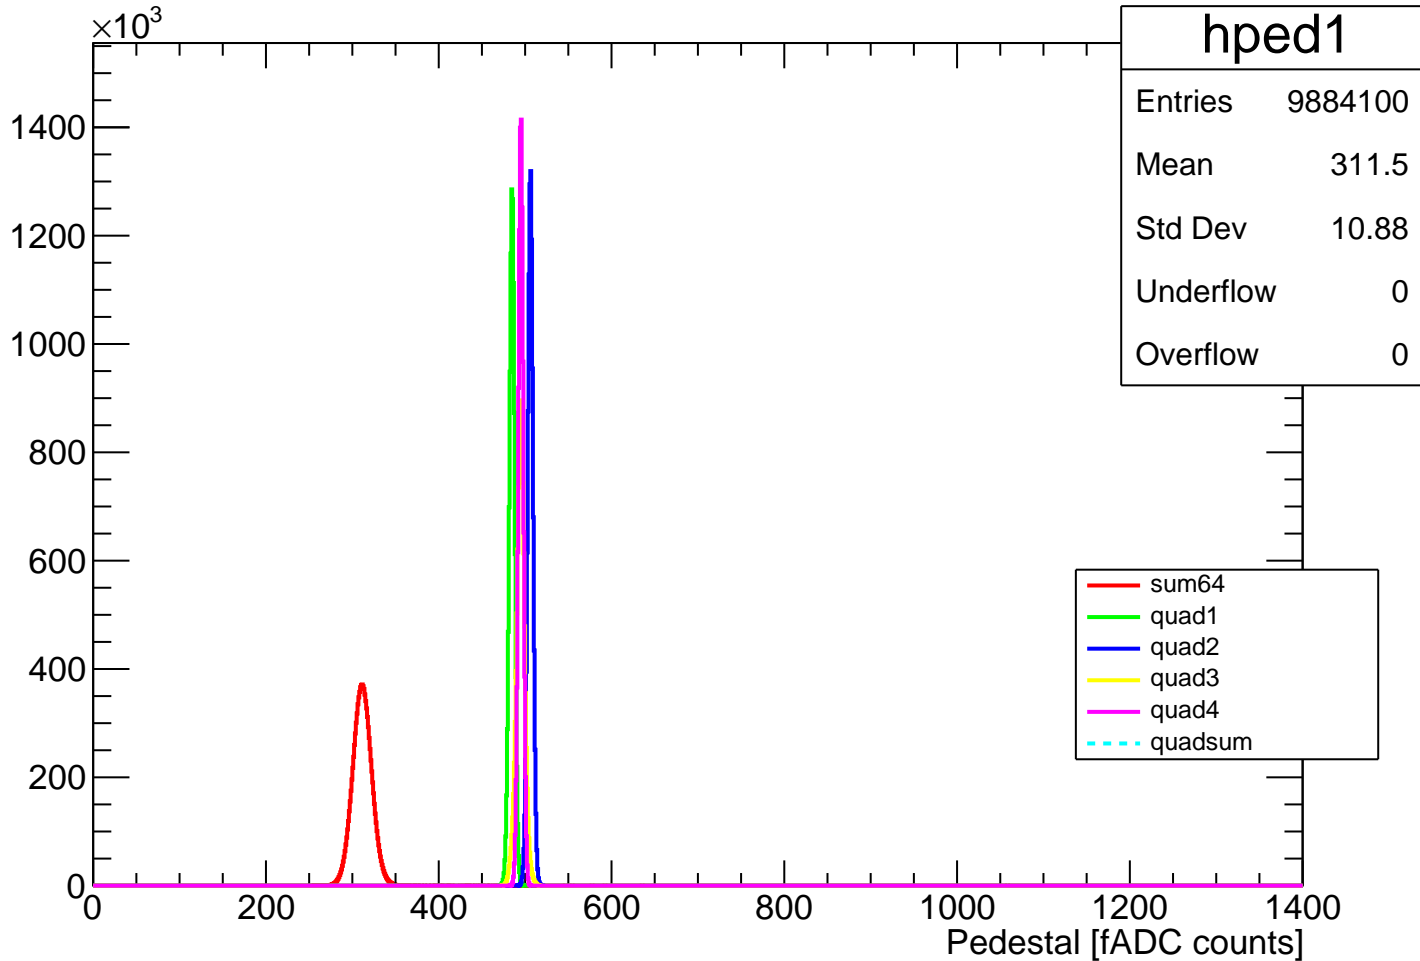

Pedestal Distribution (average fADC count between 0 - 24 ns)

Amplitude Distribution (no pedestal subtraction)

hamp1

Entries	9884100
Mean	1389
Std Dev	596.3
Underflow	0
Overflow	0

sum64	Red solid line
quad1	Green solid line
quad2	Blue solid line
quad3	Yellow solid line
quad4	Magenta solid line
quadsum	Cyan dashed line

Integral Distribution (no pedestal subtraction)

Amplitude Distribution (with pedestal subtraction)

Integral Distribution (with pedestal subtraction)

Amplitude (pedestal subtracted)

Integral (pedestal subtracted)