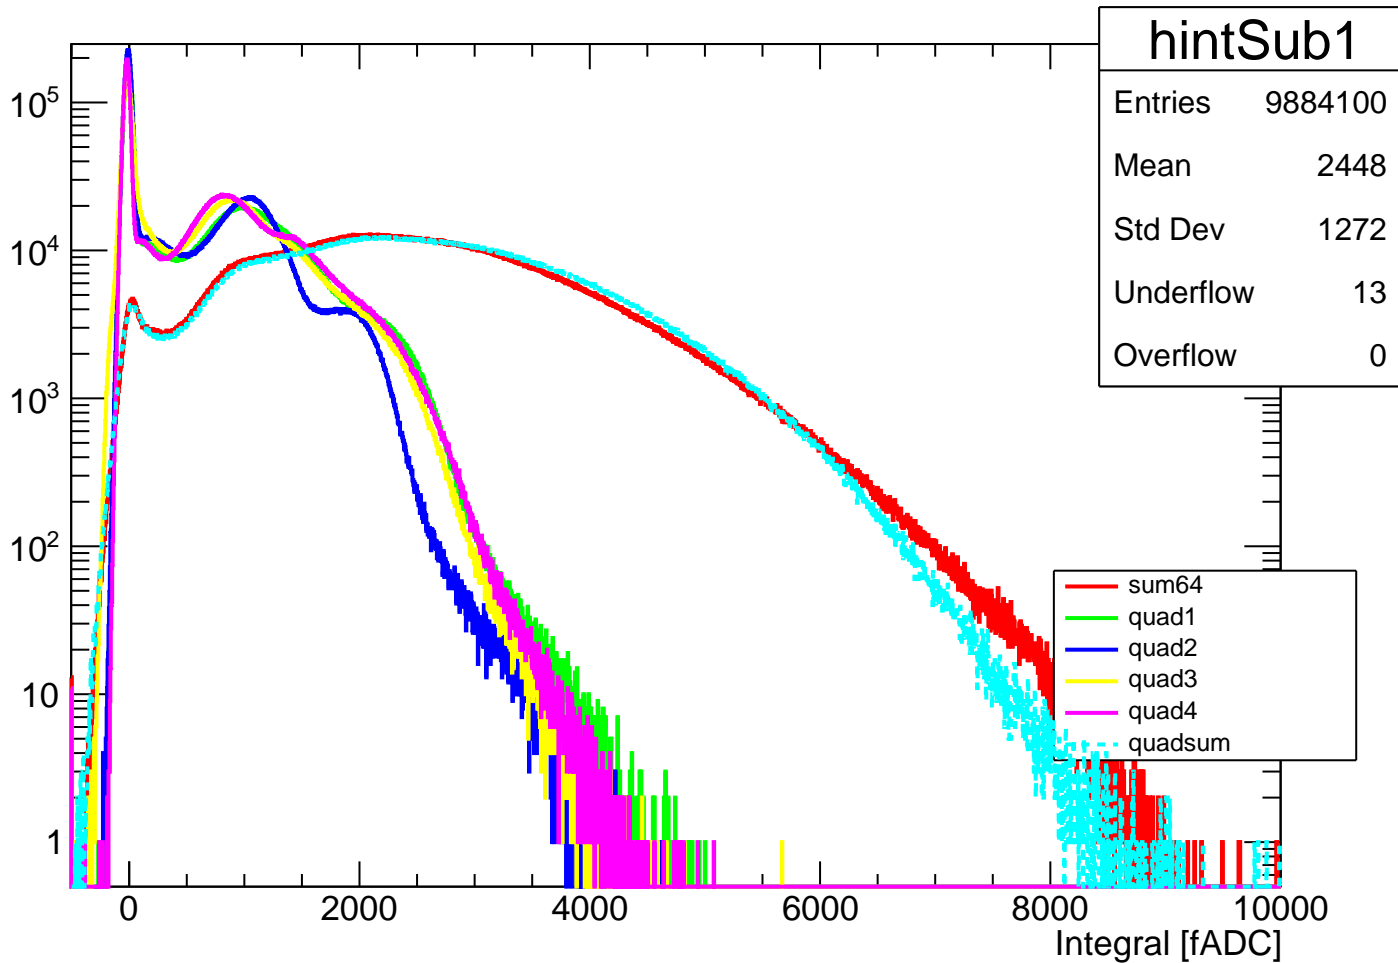

Pedestal Distribution (average fADC count between 0 - 24 ns)

Amplitude Distribution (no pedestal subtraction)

hamp1

Entries	9884100
Mean	1389
Std Dev	596.3
Underflow	0
Overflow	0

sum64	Red solid line
quad1	Green solid line
quad2	Blue solid line
quad3	Yellow solid line
quad4	Magenta solid line
quadsum	Cyan dashed line

Integral Distribution (no pedestal subtraction)

Amplitude Distribution (with pedestal subtraction)

Integral Distribution (with pedestal subtraction)

Amplitude (pedestal subtracted)

Integral (pedestal subtracted)