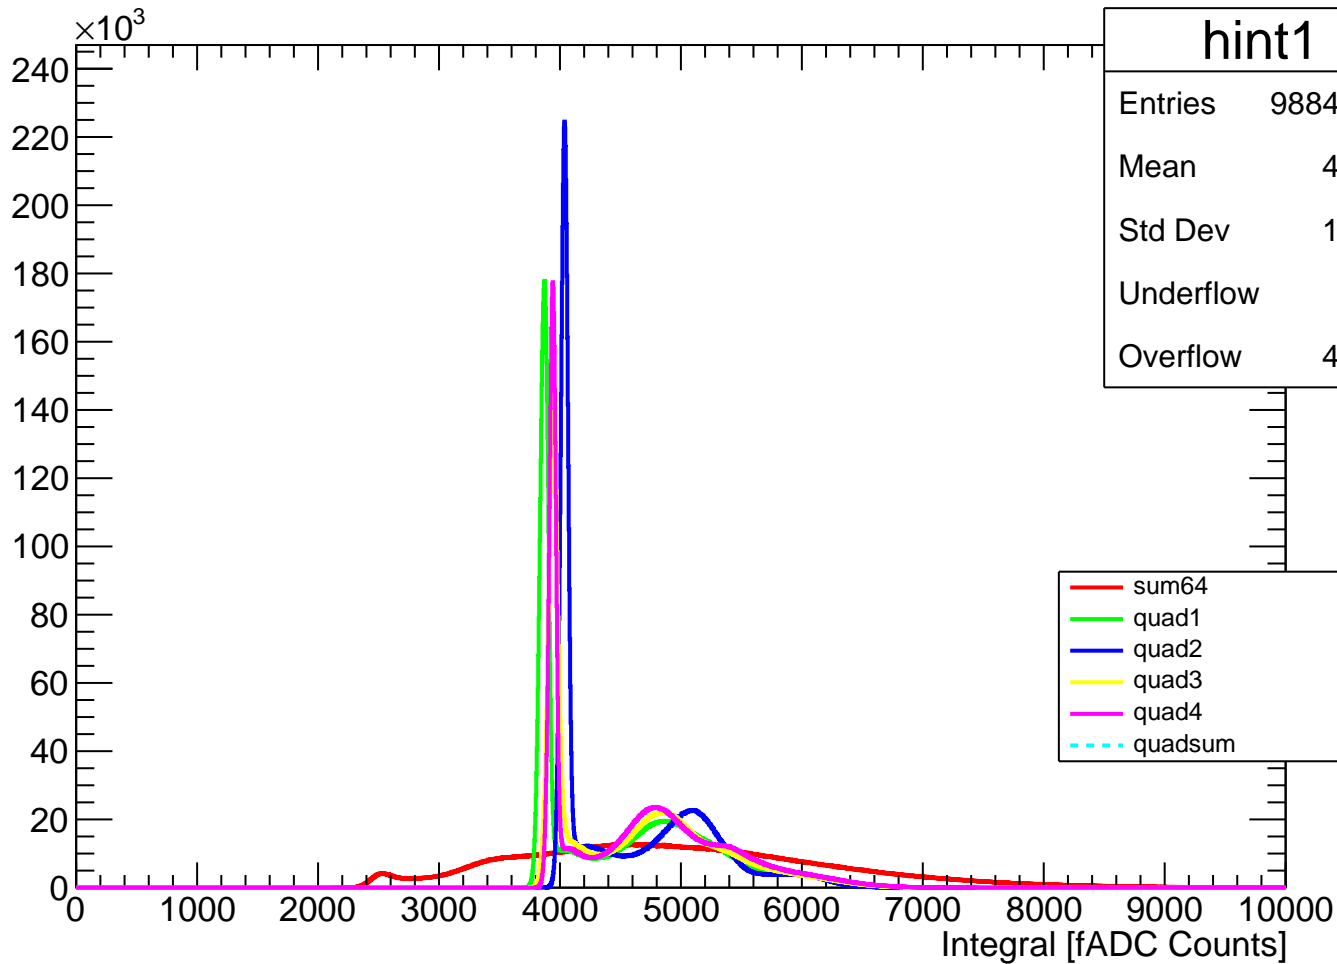

Pedestal Distribution (average fADC count between 0 - 24 ns)

Amplitude Distribution (no pedestal subtraction)

hamp1

Entries	9884100
Mean	1389
Std Dev	596.3
Underflow	0
Overflow	0

sum64	Red solid line
quad1	Green solid line
quad2	Blue solid line
quad3	Yellow solid line
quad4	Magenta solid line
quadsum	Cyan dashed line

Integral Distribution (no pedestal subtraction)

Amplitude Distribution (with pedestal subtraction)

Integral Distribution (with pedestal subtraction)

Amplitude (pedestal subtracted)

Integral (pedestal subtracted)