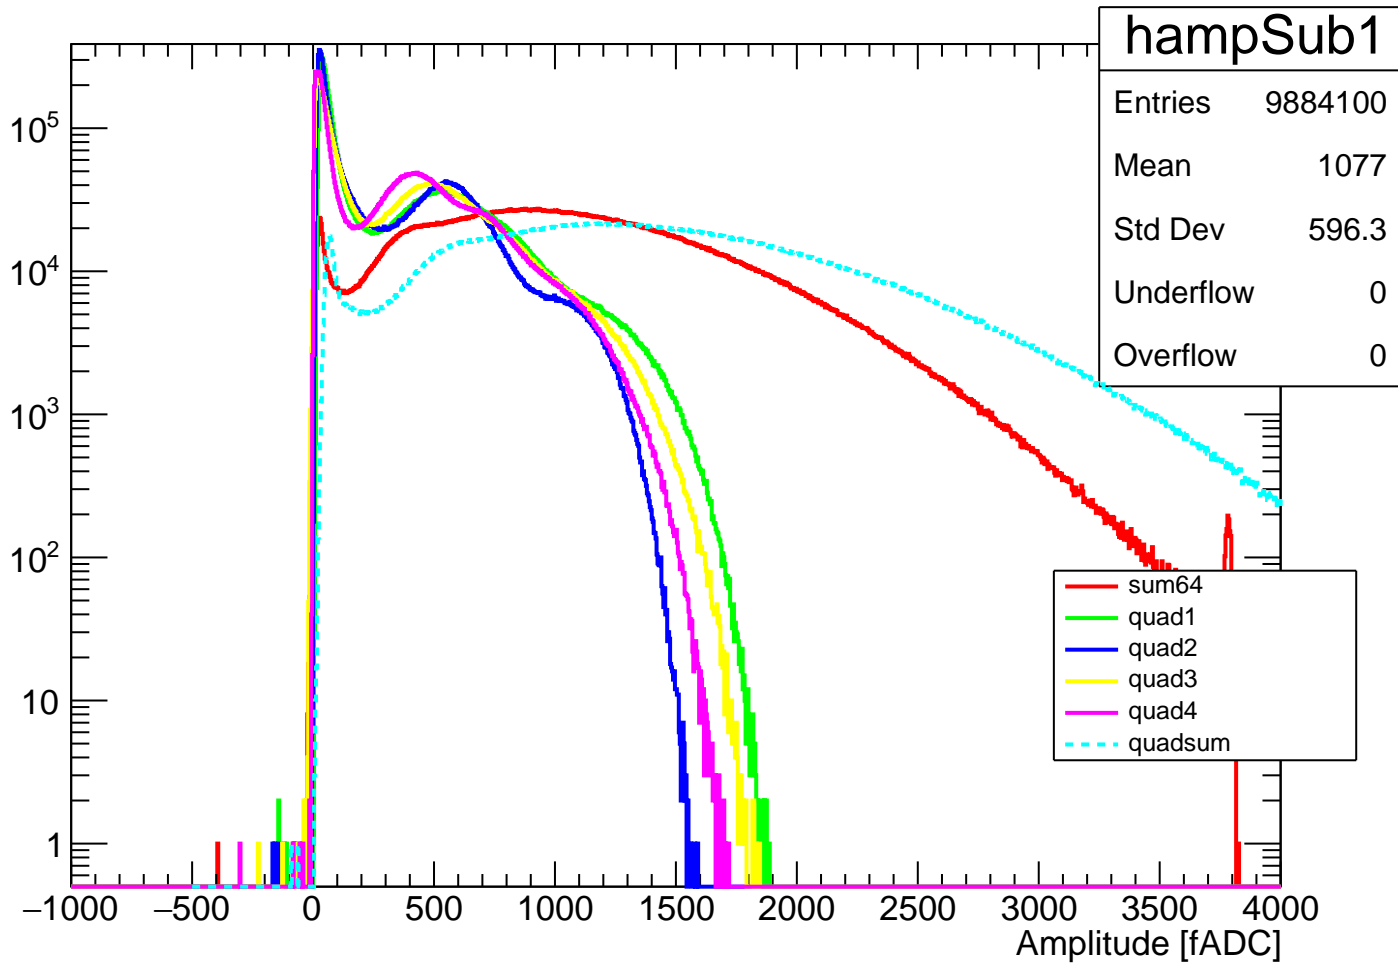

Pedestal Distribution (average fADC count between 0 - 24 ns)

Amplitude Distribution (no pedestal subtraction)

hamp1

Entries	9884100
Mean	1389
Std Dev	596.3
Underflow	0
Overflow	0

sum64	Red solid line
quad1	Green solid line
quad2	Blue solid line
quad3	Yellow solid line
quad4	Magenta solid line
quadsum	Cyan dashed line

Integral Distribution (no pedestal subtraction)

Amplitude Distribution (with pedestal subtraction)

Integral Distribution (with pedestal subtraction)

Amplitude (pedestal subtracted)

Integral (pedestal subtracted)