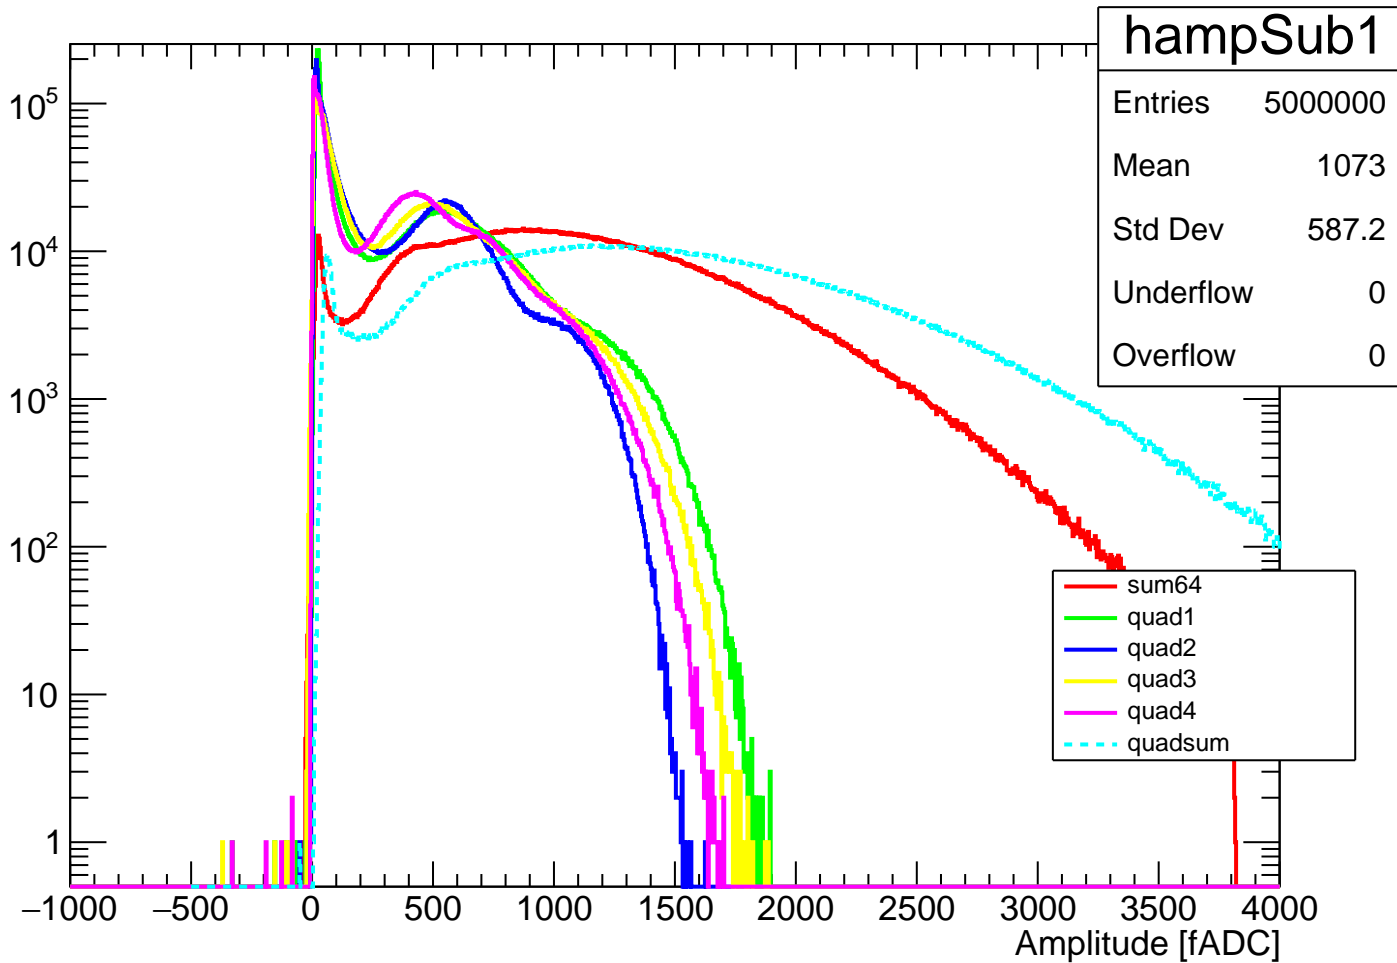

Amplitude Distribution (with pedestal subtraction)