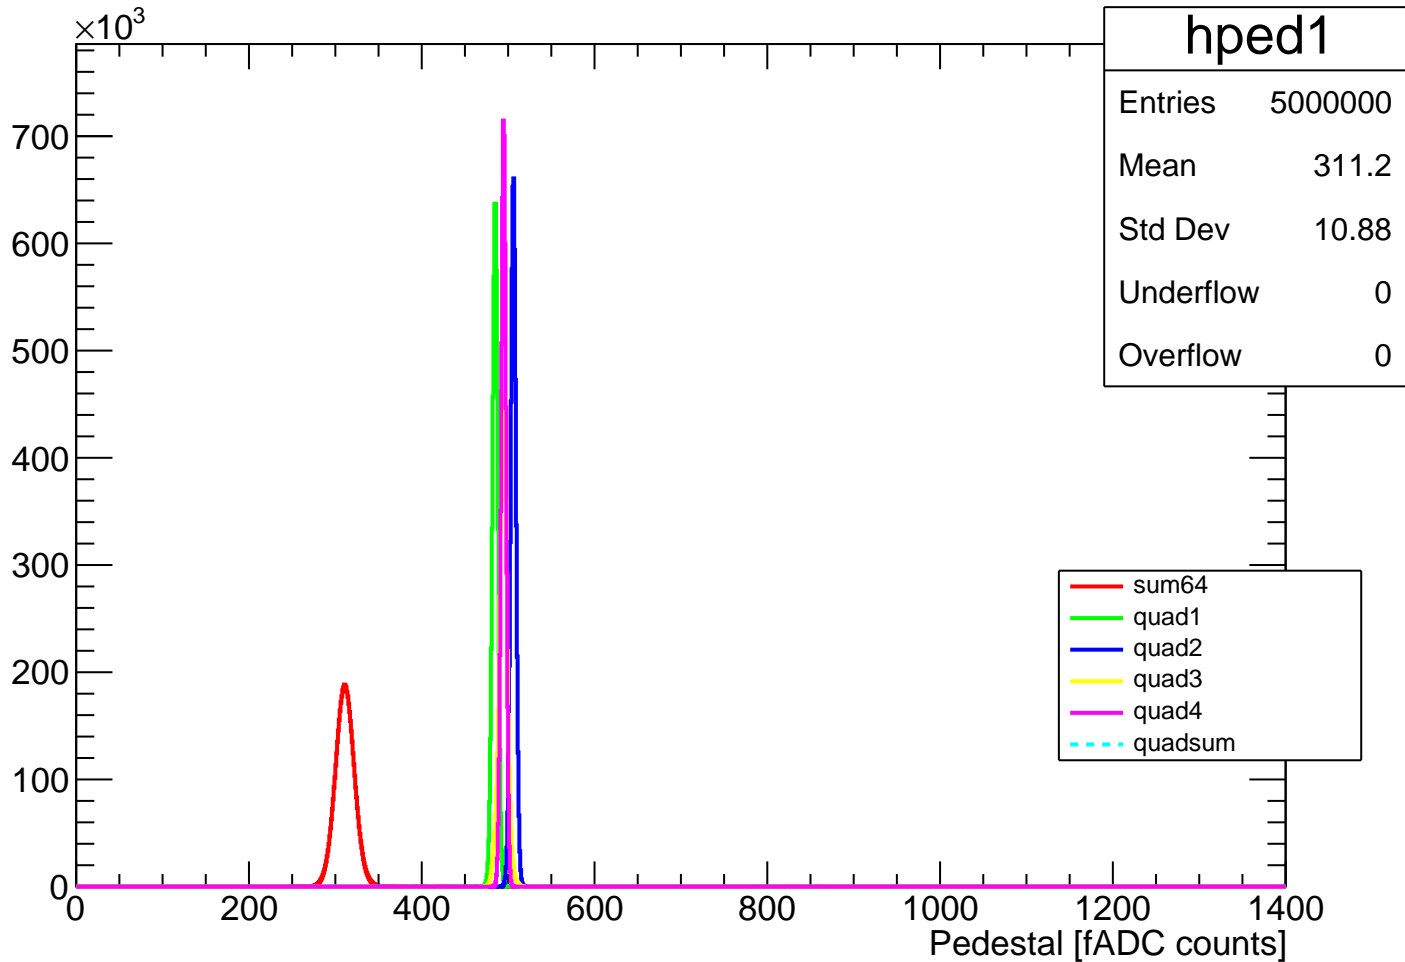

Pedestal Distribution (average fADC count between 0 - 24 ns)

# Amplitude Distribution (no pedestal subtraction)