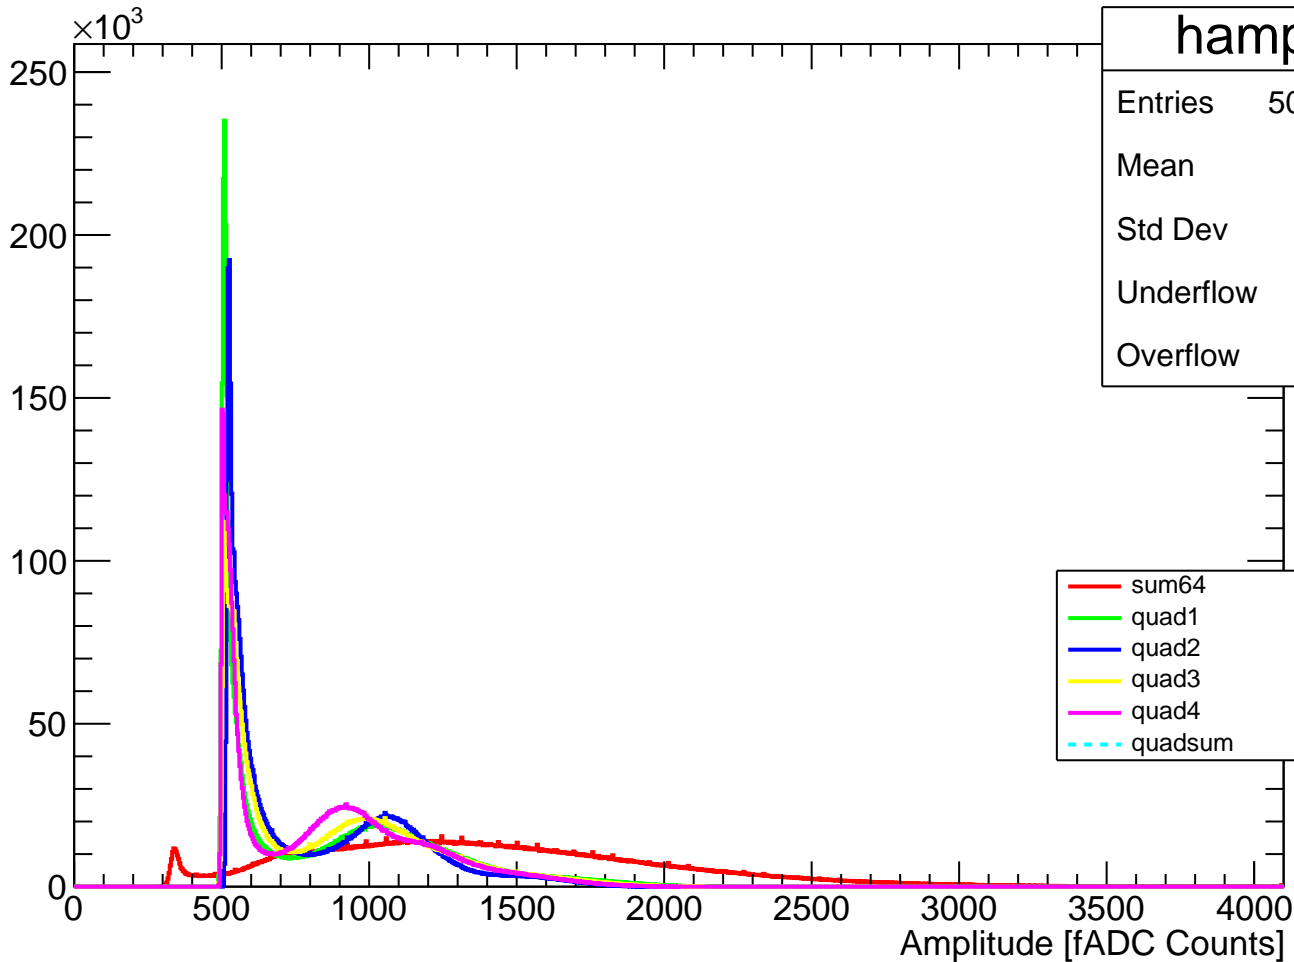

Pedestal Distribution (average fADC count between 0 - 24 ns)

# Amplitude Distribution (no pedestal subtraction)