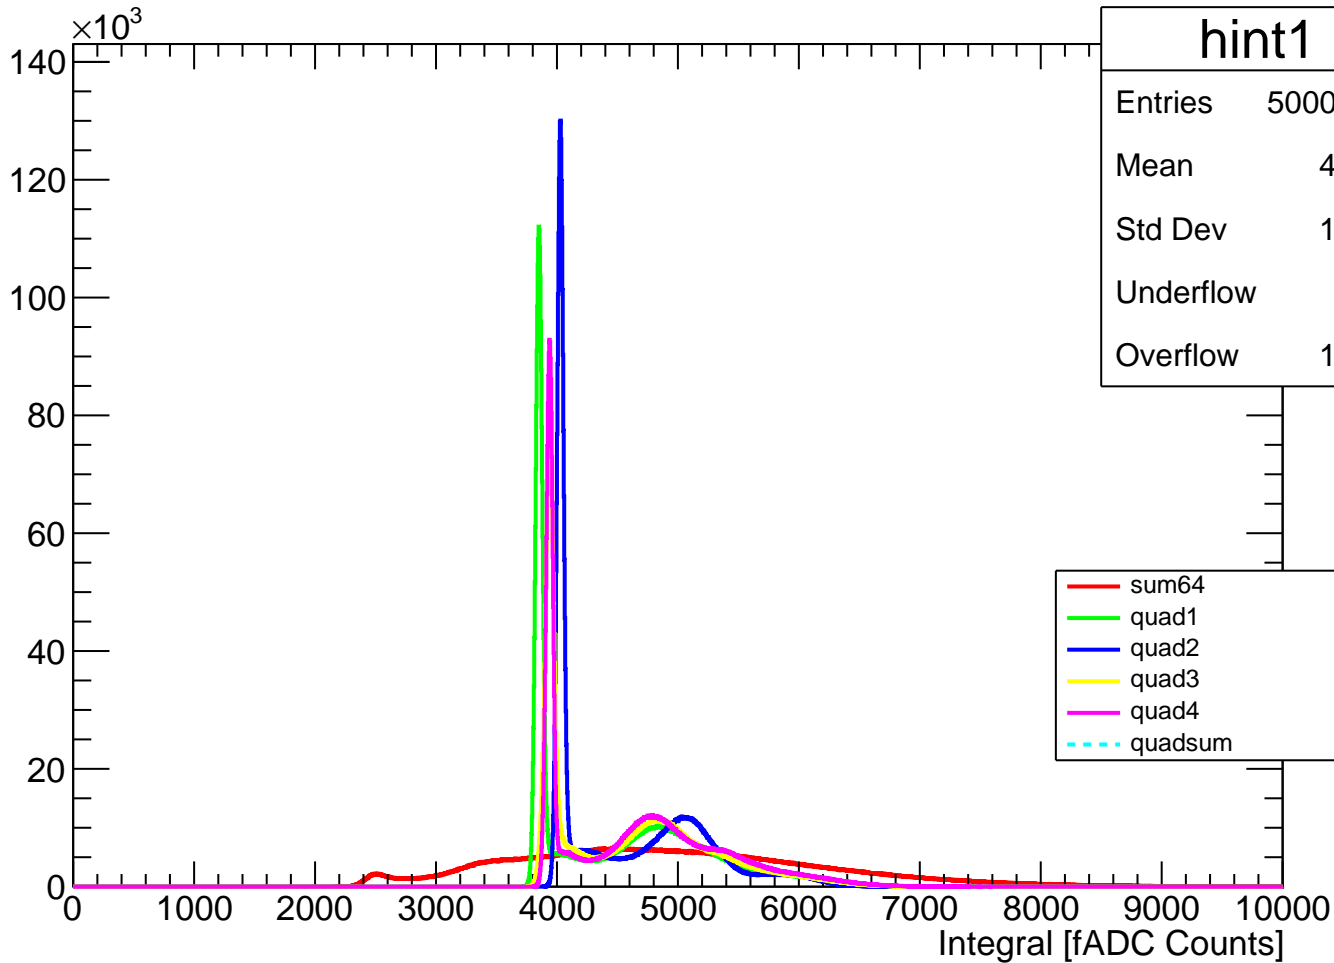

Integral Distribution (no pedestal subtraction)