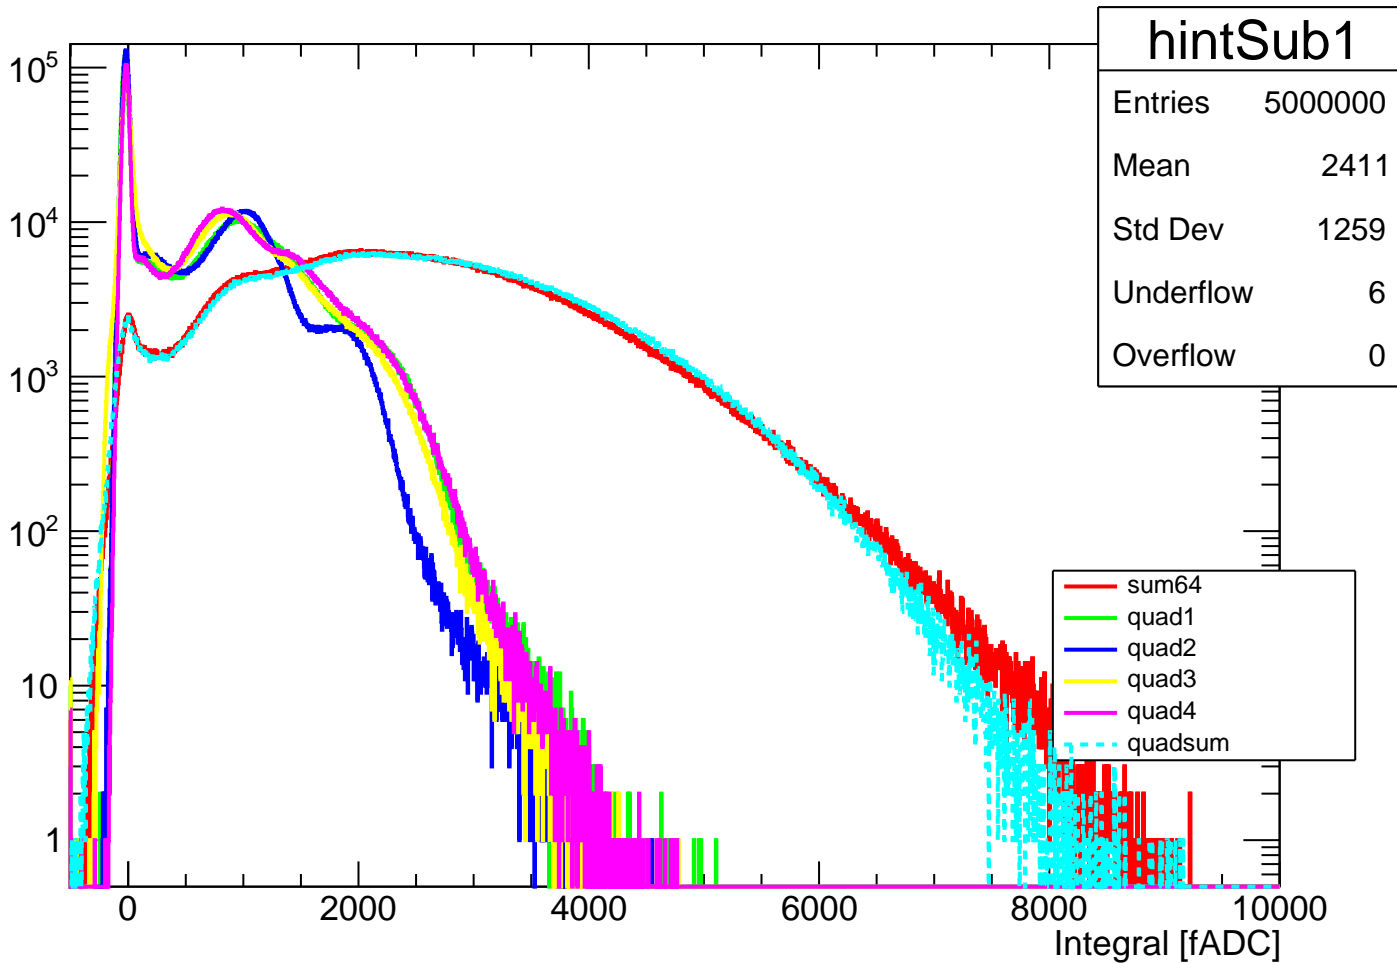

Pedestal Distribution (average fADC count between 0 - 24 ns)

# Integral Distribution (no pedestal subtraction)

# Amplitude Distribution (with pedestal subtraction)

# Amplitude (pedestal subtracted)