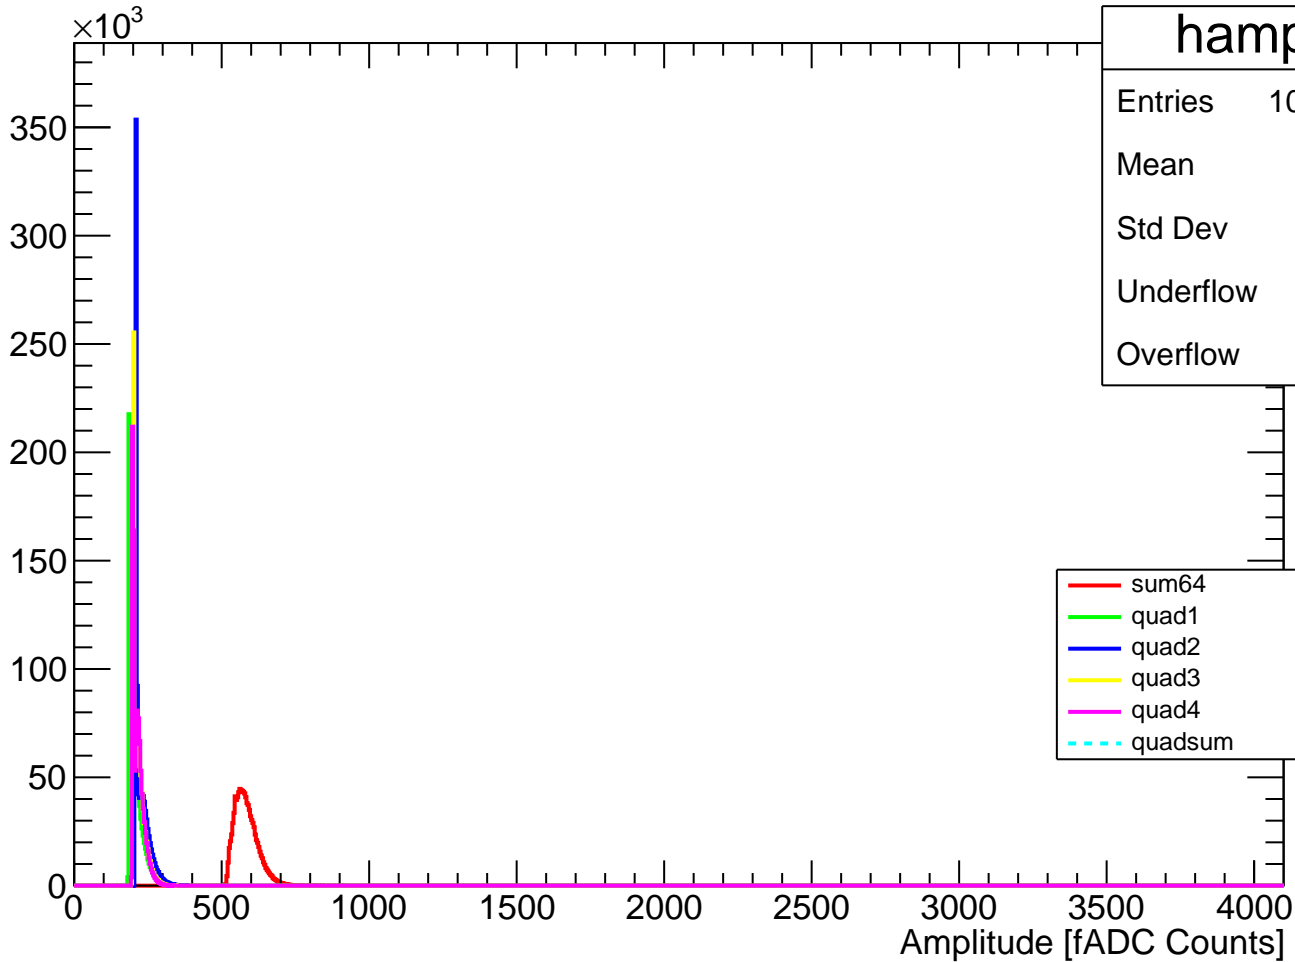

Pedestal Distribution (average fADC count between 0 - 24 ns)

Amplitude Distribution (no pedestal subtraction)

Integral Distribution (no pedestal subtraction)

Amplitude Distribution (with pedestal subtraction)

Integral Distribution (with pedestal subtraction)

Amplitude (pedestal subtracted)

Integral (pedestal subtracted)