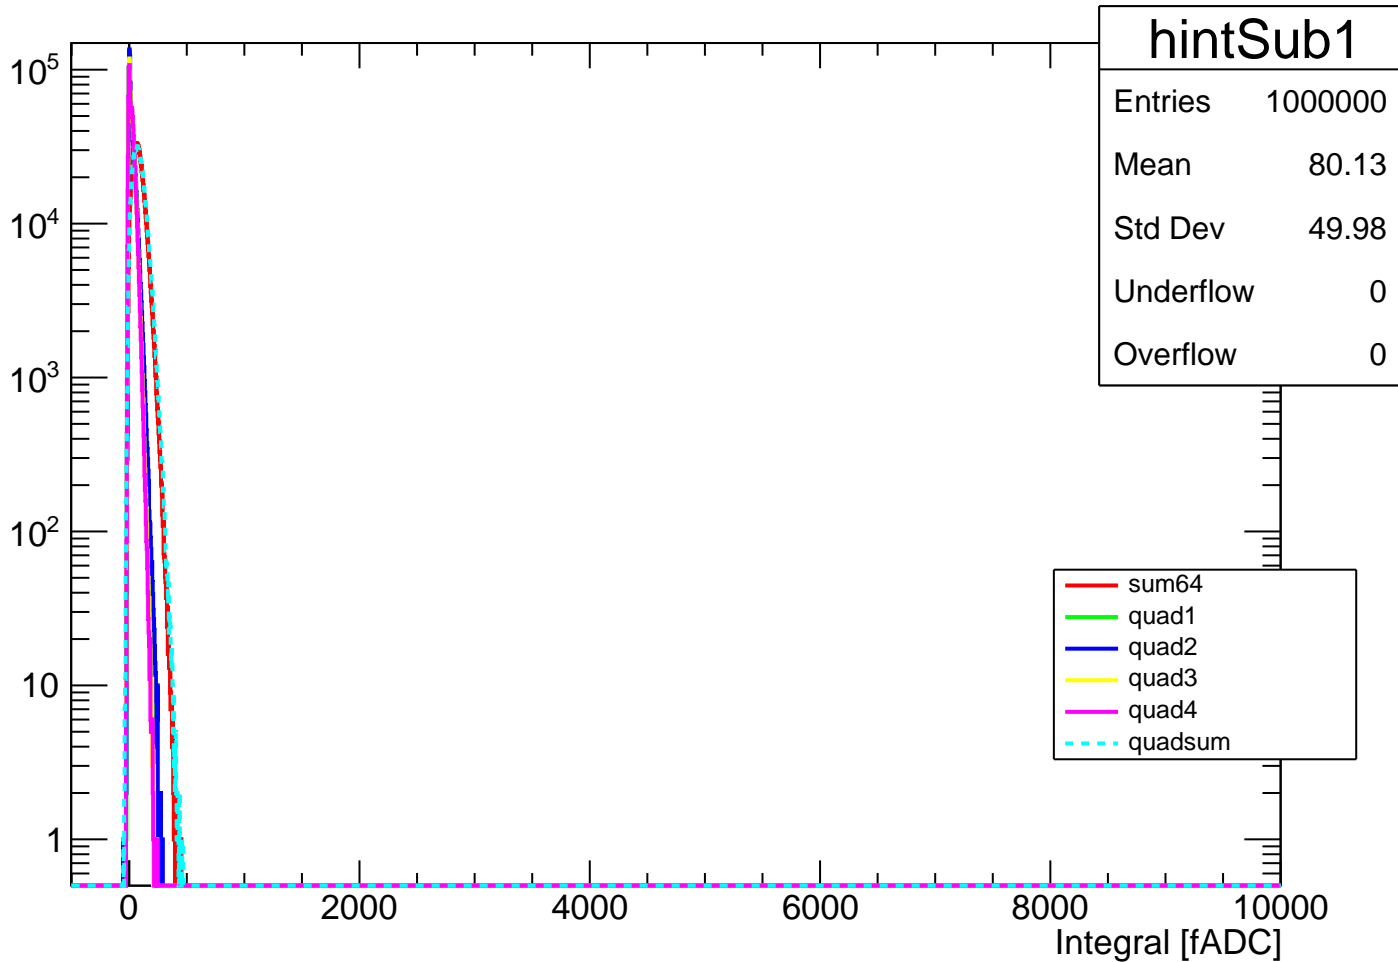

Pedestal Distribution (average fADC count between 0 - 24 ns)

Amplitude Distribution (no pedestal subtraction)

hamp1

Entries 1000000

Mean 544.4

Std Dev 14.8

Underflow 0

Overflow 0

— sum64
— quad1
— quad2
— quad3
— quad4
- - - quadsum

Integral Distribution (no pedestal subtraction)

Amplitude Distribution (with pedestal subtraction)

Integral Distribution (with pedestal subtraction)

Amplitude (pedestal subtracted)

Integral (pedestal subtracted)

sum164