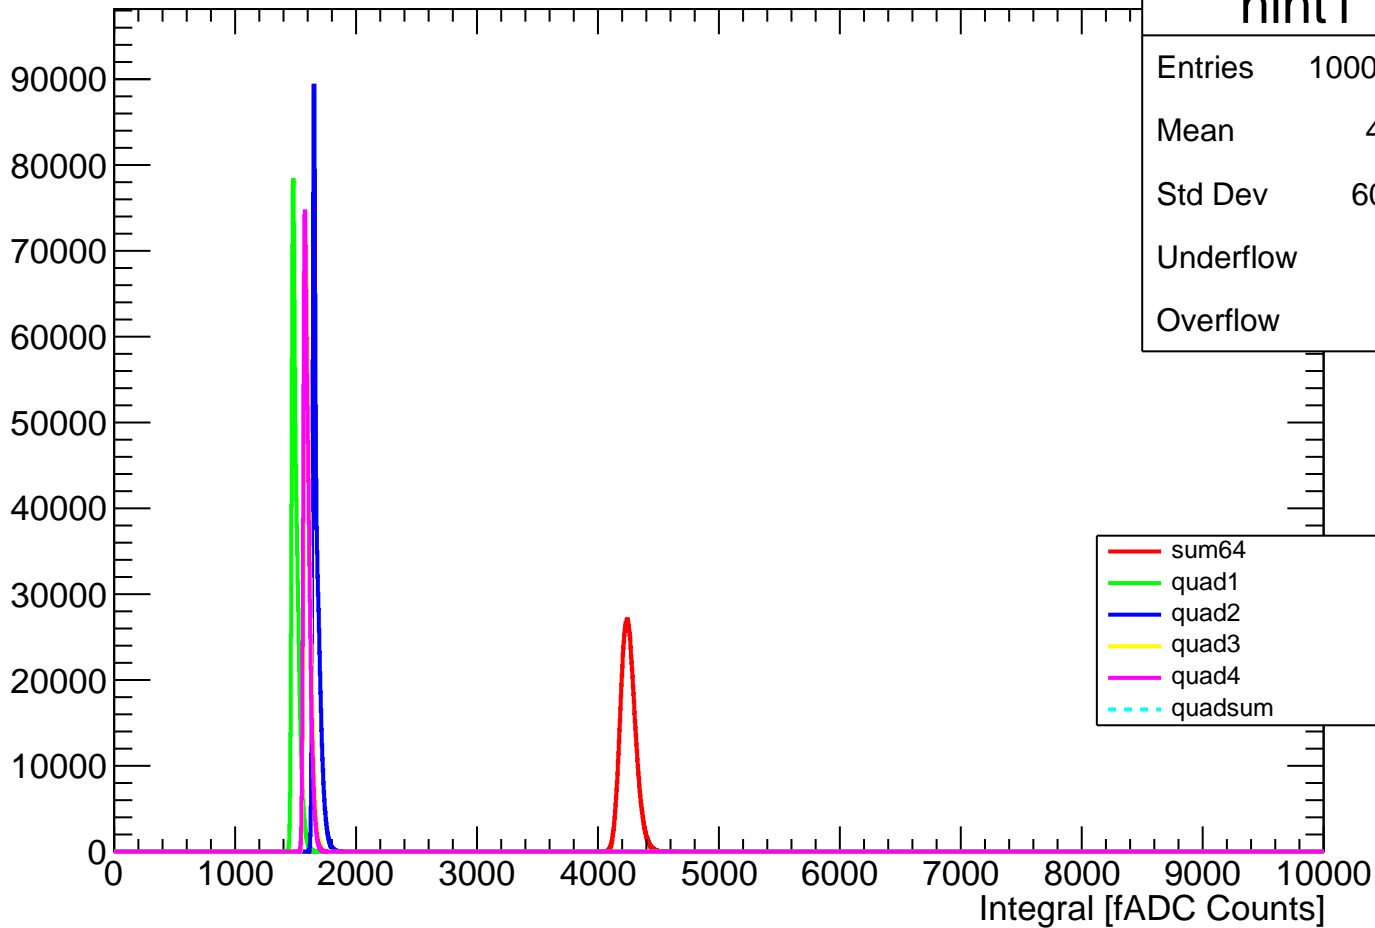

Pedestal Distribution (average fADC count between 0 - 24 ns)

Amplitude Distribution (no pedestal subtraction)

hamp1

Entries 1000000

Mean 544.4

Std Dev 14.8

Underflow 0

Overflow 0

— sum64
— quad1
— quad2
— quad3
— quad4
- - - quadsum

Integral Distribution (no pedestal subtraction)

Amplitude Distribution (with pedestal subtraction)

Integral Distribution (with pedestal subtraction)

Amplitude (pedestal subtracted)

Integral (pedestal subtracted)

sum164