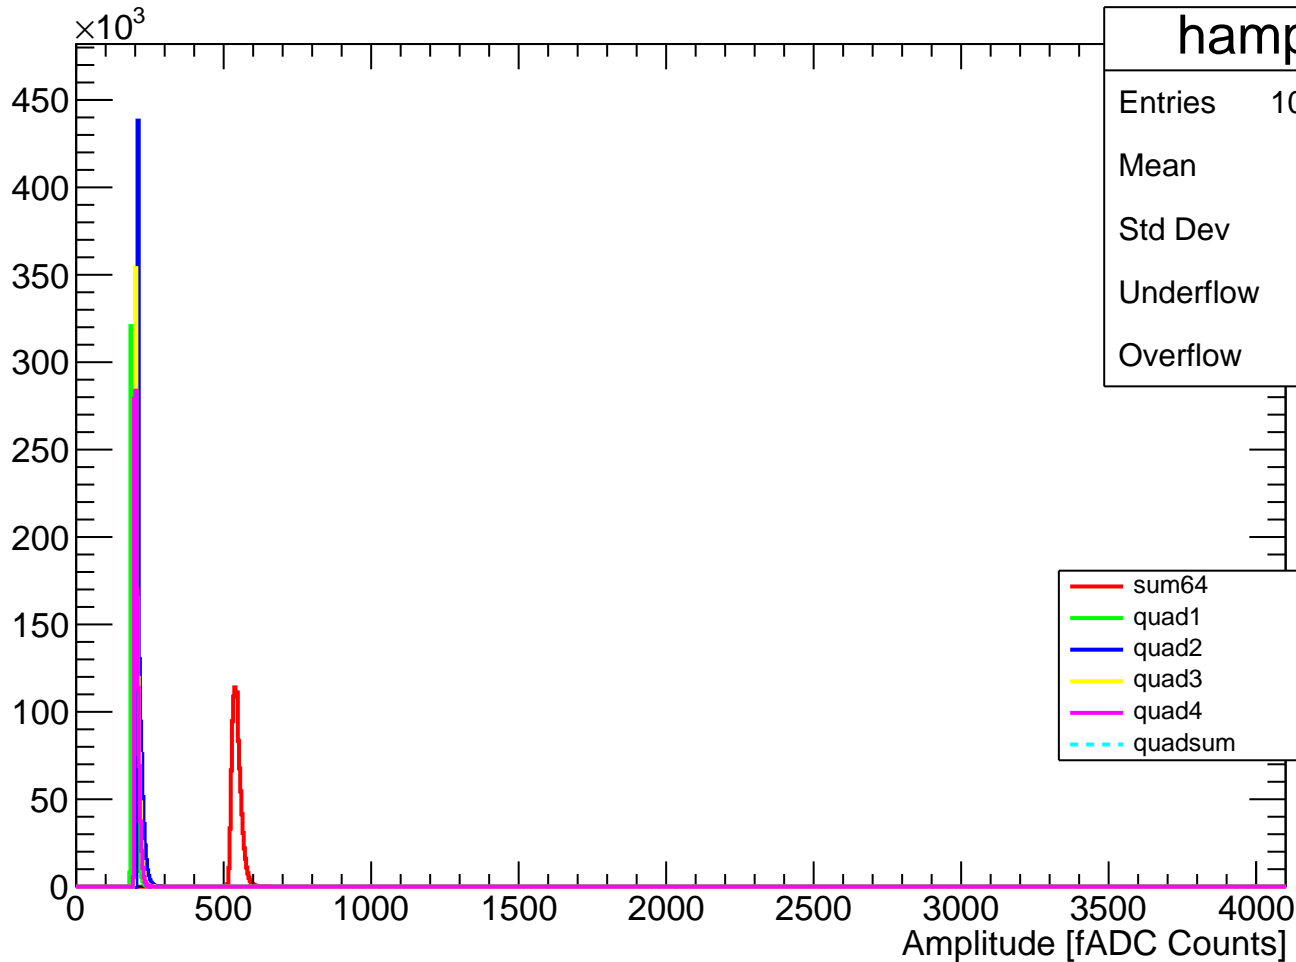

Pedestal Distribution (average fADC count between 0 - 24 ns)

Amplitude Distribution (no pedestal subtraction)

hamp1

Entries 1000000

Mean 544.4

Std Dev 14.8

Underflow 0

Overflow 0

— sum64
— quad1
— quad2
— quad3
— quad4
- - - quadsum

Integral Distribution (no pedestal subtraction)

Amplitude Distribution (with pedestal subtraction)

Integral Distribution (with pedestal subtraction)

Amplitude (pedestal subtracted)

Integral (pedestal subtracted)

sum164