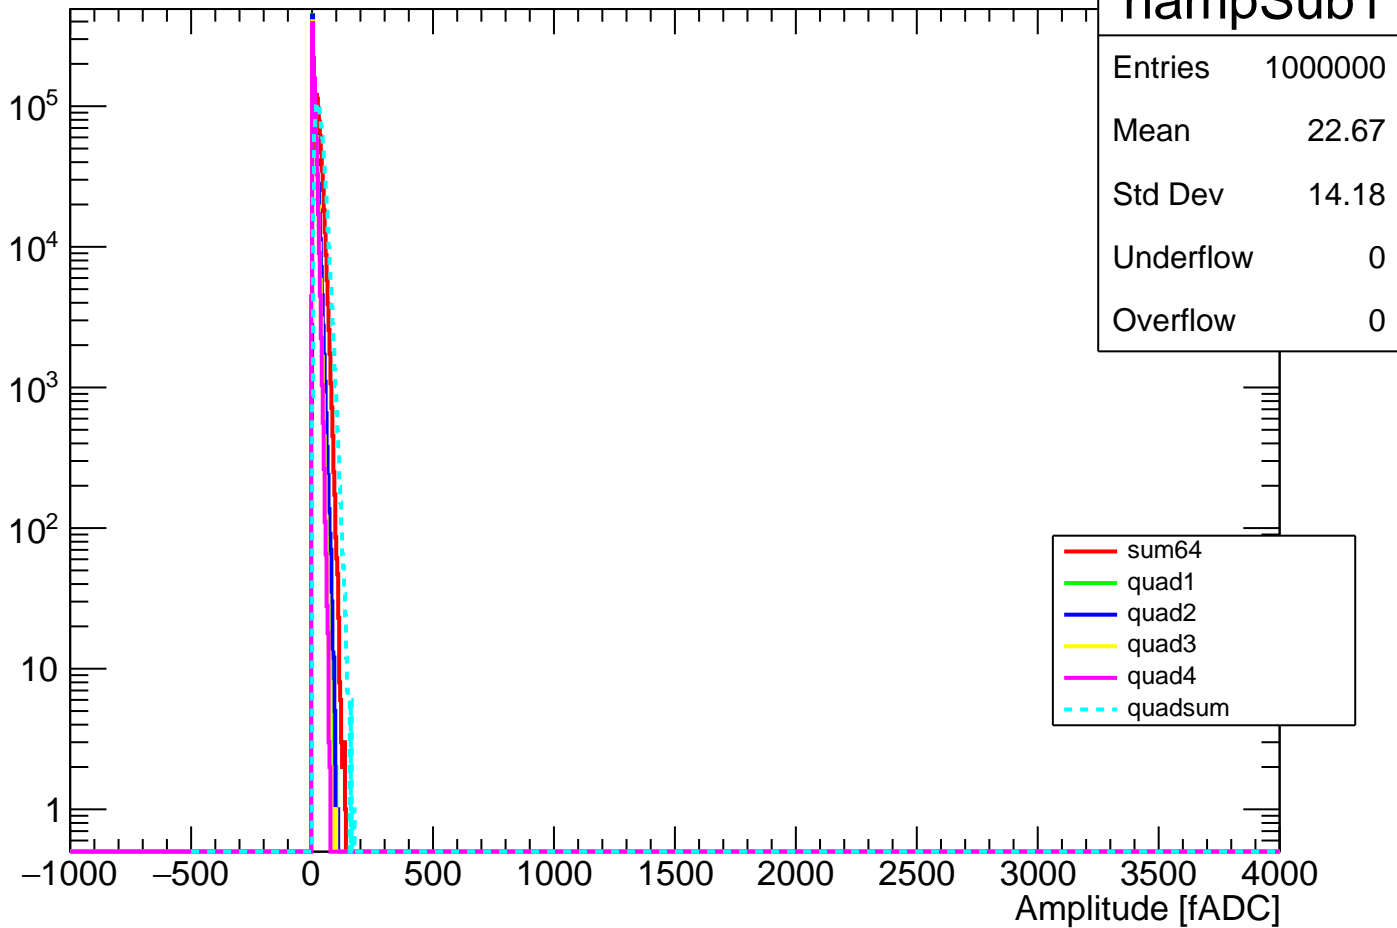

Pedestal Distribution (average fADC count between 0 - 24 ns)

Amplitude Distribution (no pedestal subtraction)

hamp1

Entries 1000000

Mean 544.4

Std Dev 14.8

Underflow 0

Overflow 0

— sum64
— quad1
— quad2
— quad3
— quad4
- - - quadsum

Integral Distribution (no pedestal subtraction)

Amplitude Distribution (with pedestal subtraction)

Integral Distribution (with pedestal subtraction)

Amplitude (pedestal subtracted)

Integral (pedestal subtracted)

sum164