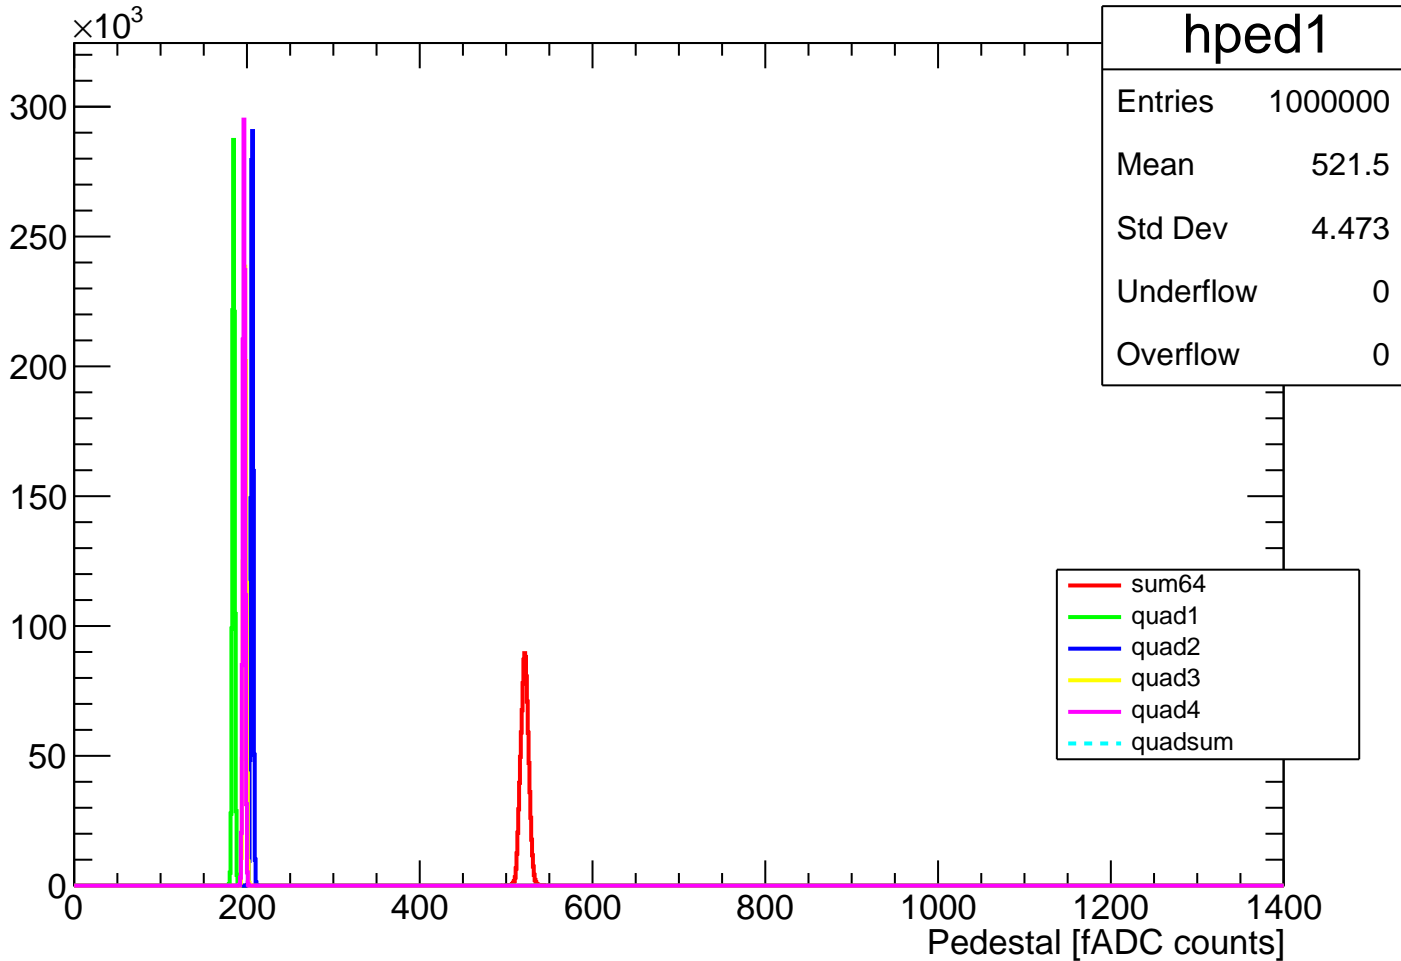

Pedestal Distribution (average fADC count between 0 - 24 ns)

Amplitude Distribution (no pedestal subtraction)

hamp1

Entries 1000000

Mean 544.4

Std Dev 14.8

Underflow 0

Overflow 0

— sum64
— quad1
— quad2
— quad3
— quad4
- - - quadsum

Integral Distribution (no pedestal subtraction)

Amplitude Distribution (with pedestal subtraction)

Integral Distribution (with pedestal subtraction)

Amplitude (pedestal subtracted)

Integral (pedestal subtracted)

sum164