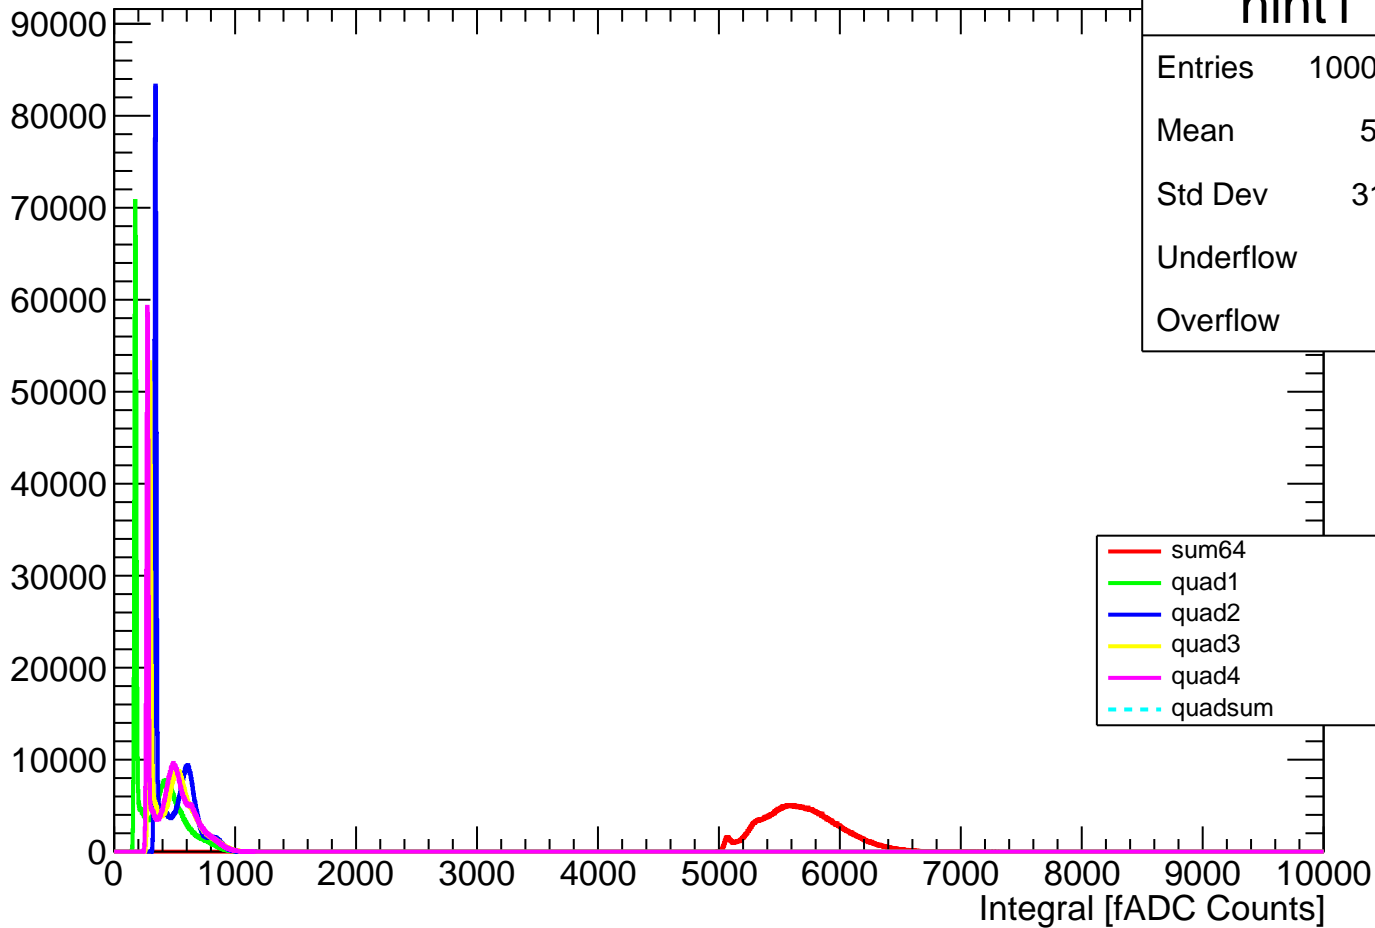

Pedestal Distribution (average fADC count between 0 - 24 ns)

Amplitude Distribution (no pedestal subtraction)

hamp1

Entries	1000000
Mean	908.3
Std Dev	149.1
Underflow	0
Overflow	0

— sum64
— quad1
— quad2
— quad3
— quad4
- - - quadsum

Integral Distribution (no pedestal subtraction)

Amplitude Distribution (with pedestal subtraction)

Integral Distribution (with pedestal subtraction)

Amplitude (pedestal subtracted)

Integral (pedestal subtracted)