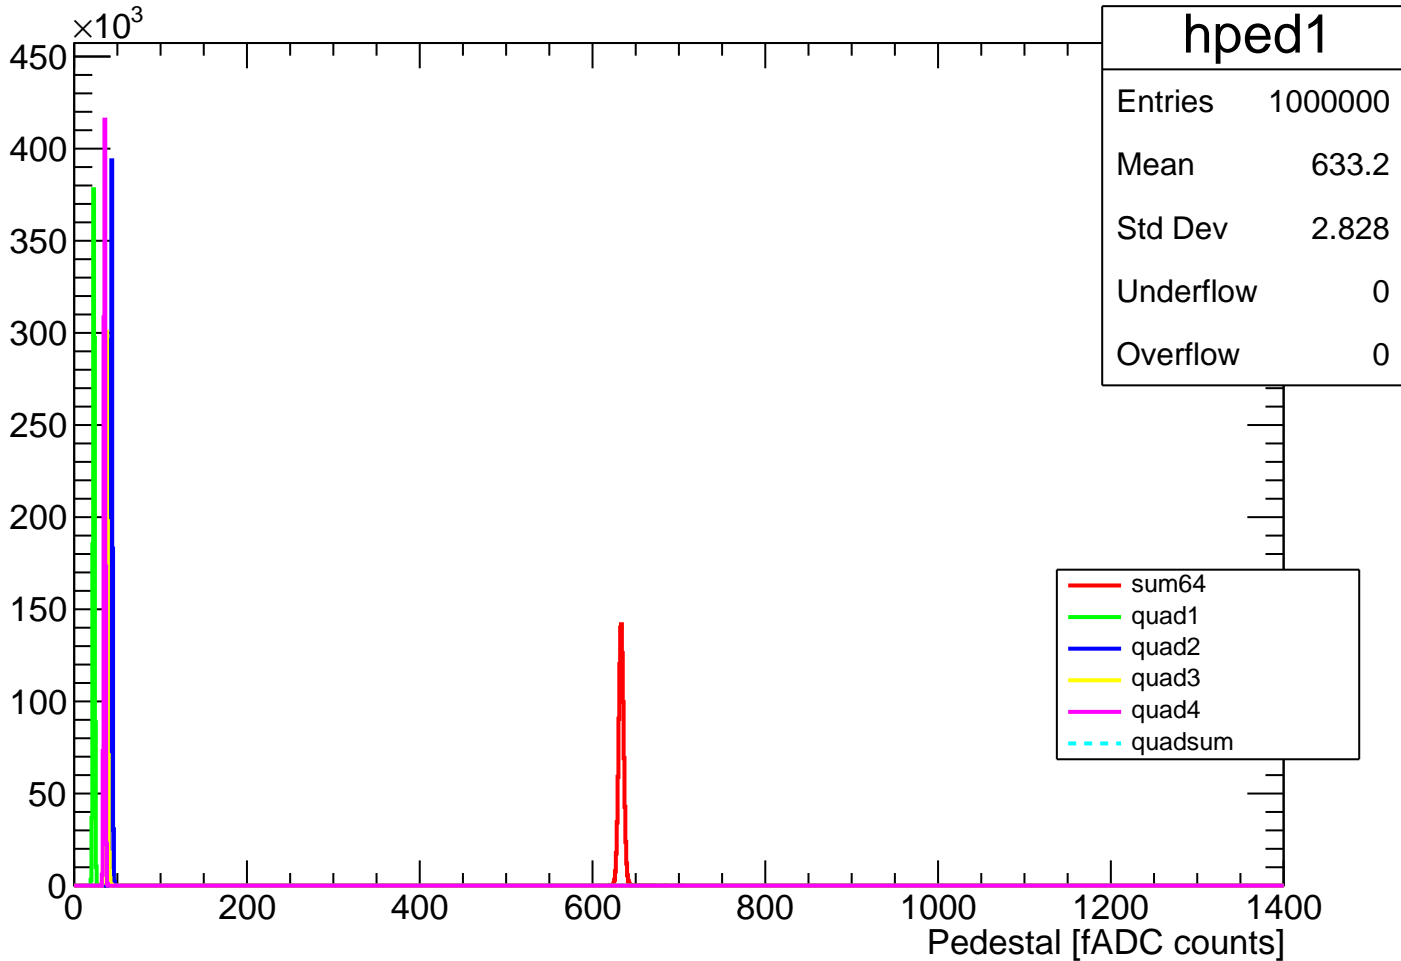

Pedestal Distribution (average fADC count between 0 - 24 ns)

Amplitude Distribution (no pedestal subtraction)

hamp1

Entries	1000000
Mean	908.3
Std Dev	149.1
Underflow	0
Overflow	0

— sum64
— quad1
— quad2
— quad3
— quad4
- - - quadsum

Integral Distribution (no pedestal subtraction)

Amplitude Distribution (with pedestal subtraction)

Integral Distribution (with pedestal subtraction)

Amplitude (pedestal subtracted)

Integral (pedestal subtracted)