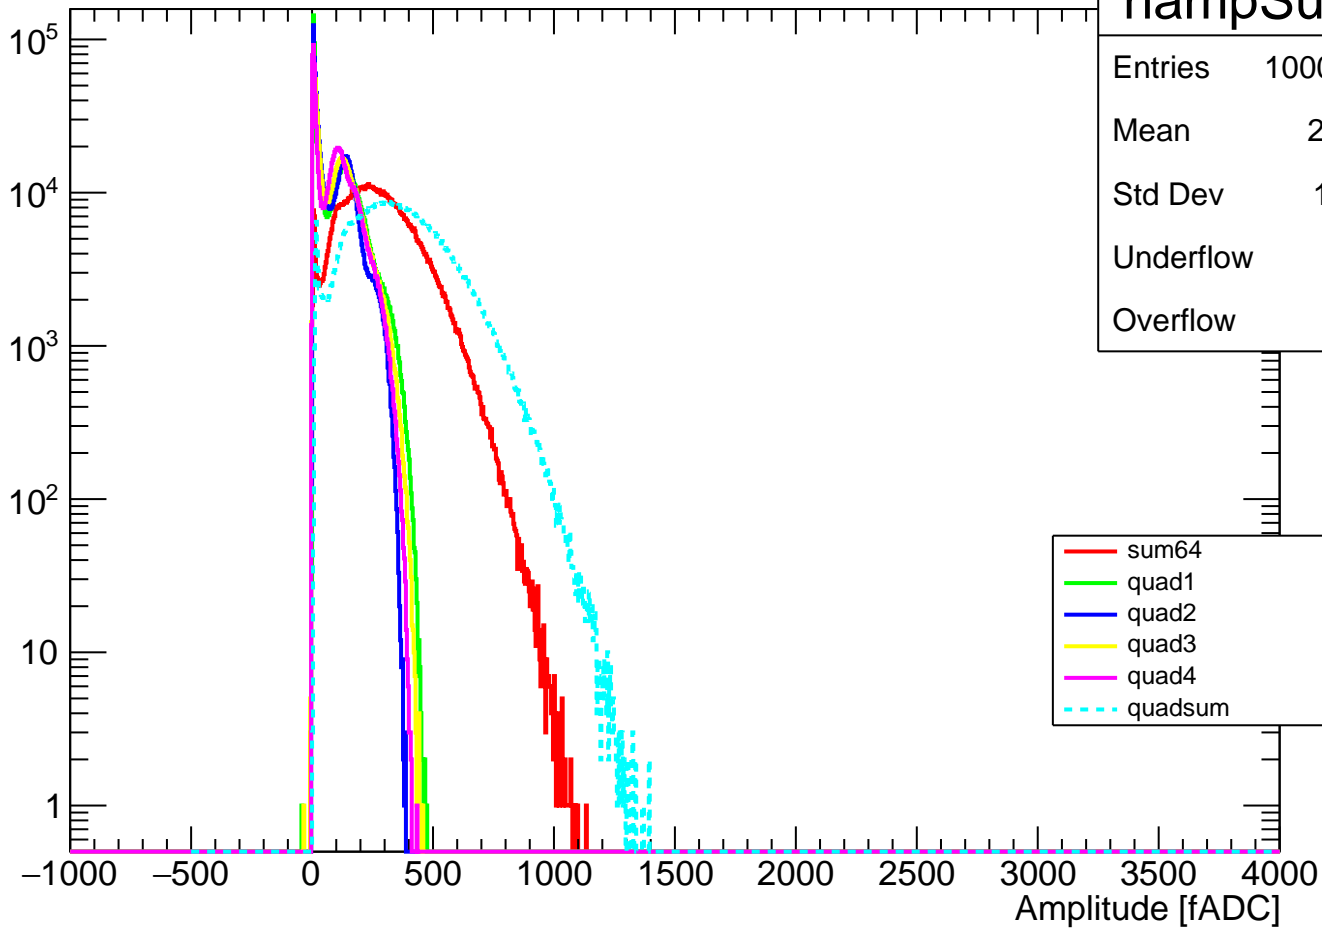

Pedestal Distribution (average fADC count between 0 - 24 ns)

Amplitude Distribution (no pedestal subtraction)

hamp1

Entries	1000000
Mean	908.3
Std Dev	149.1
Underflow	0
Overflow	0

— sum64
— quad1
— quad2
— quad3
— quad4
- - - quadsum

Integral Distribution (no pedestal subtraction)

Amplitude Distribution (with pedestal subtraction)

Integral Distribution (with pedestal subtraction)

Amplitude (pedestal subtracted)

Integral (pedestal subtracted)