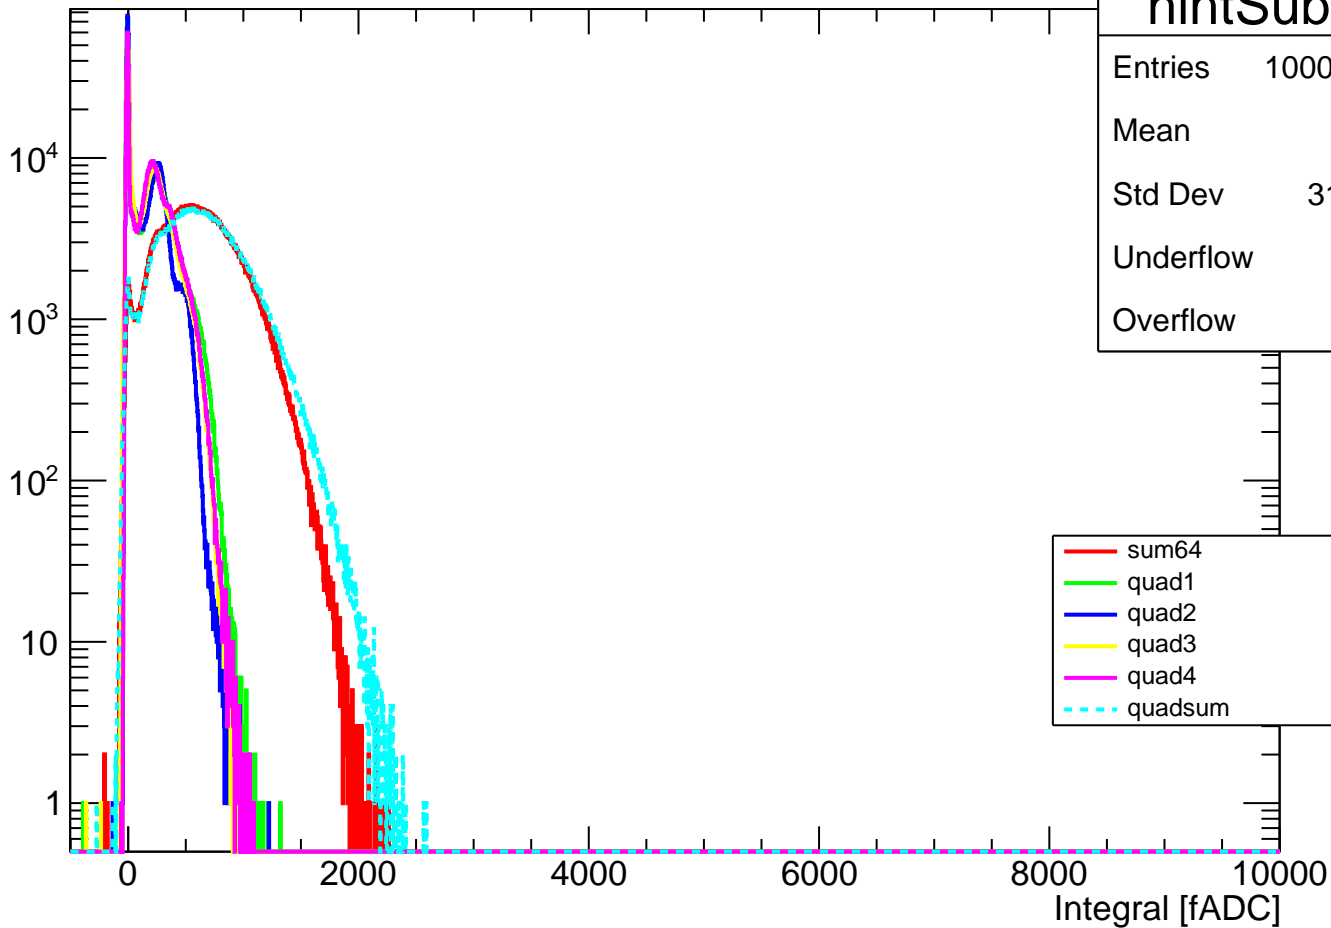

Pedestal Distribution (average fADC count between 0 - 24 ns)

Amplitude Distribution (no pedestal subtraction)

hamp1

Entries	1000000
Mean	908.3
Std Dev	149.1
Underflow	0
Overflow	0

— sum64
— quad1
— quad2
— quad3
— quad4
- - - quadsum

Integral Distribution (no pedestal subtraction)

Amplitude Distribution (with pedestal subtraction)

Integral Distribution (with pedestal subtraction)

Amplitude (pedestal subtracted)

Integral (pedestal subtracted)