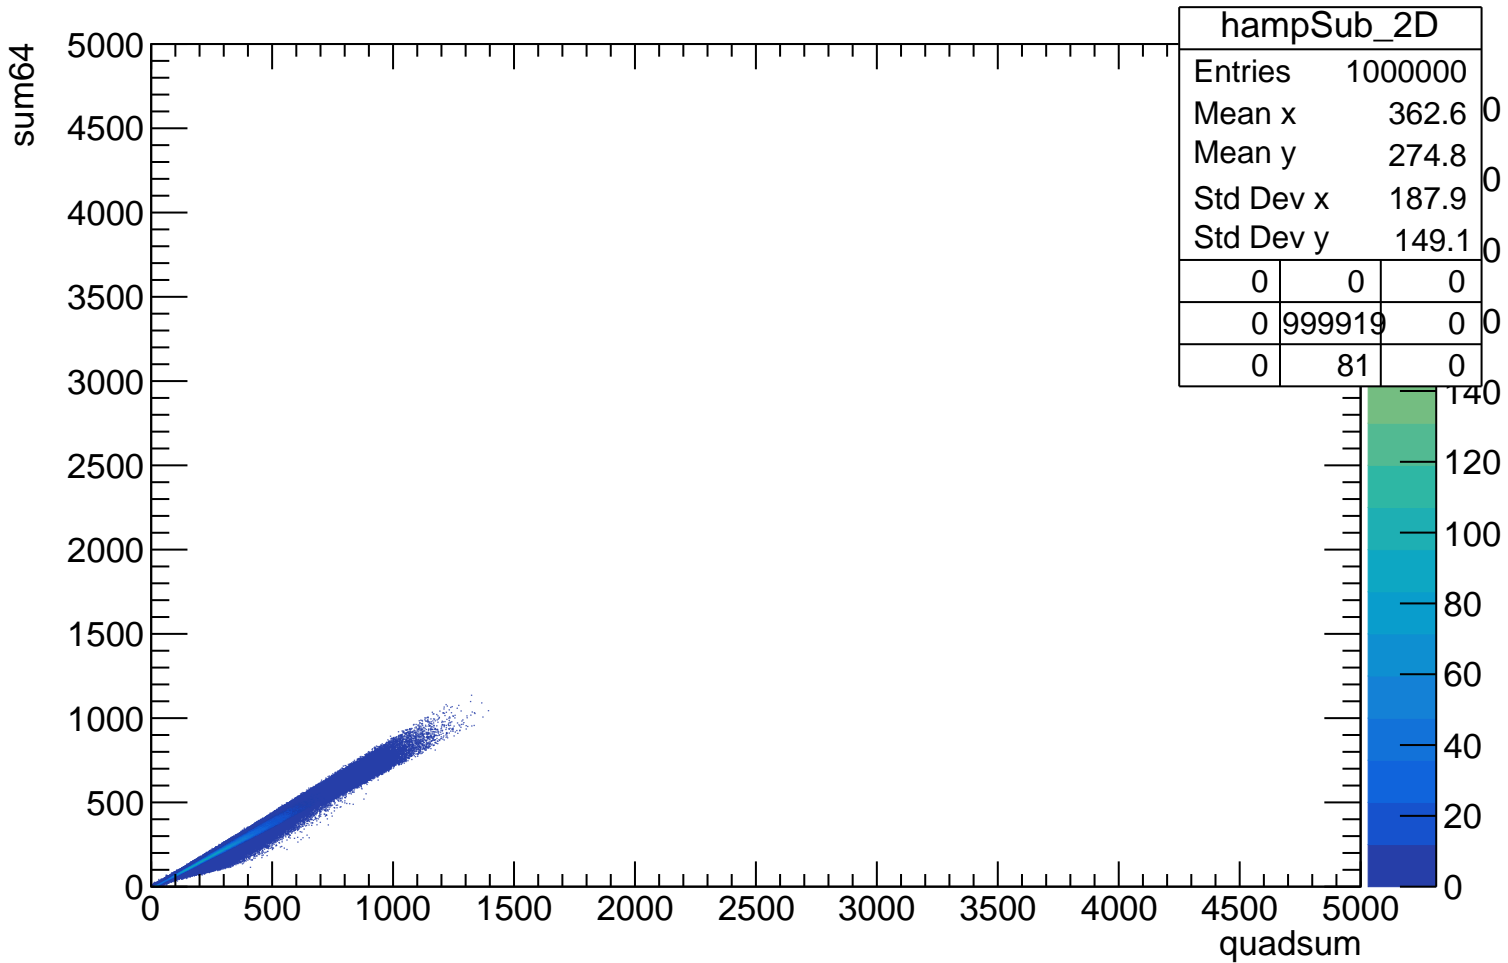

Pedestal Distribution (average fADC count between 0 - 24 ns)

Amplitude Distribution (no pedestal subtraction)

hamp1

Entries	1000000
Mean	908.3
Std Dev	149.1
Underflow	0
Overflow	0

— sum64
— quad1
— quad2
— quad3
— quad4
- - - quadsum

Integral Distribution (no pedestal subtraction)

Amplitude Distribution (with pedestal subtraction)

Integral Distribution (with pedestal subtraction)

Amplitude (pedestal subtracted)

Integral (pedestal subtracted)