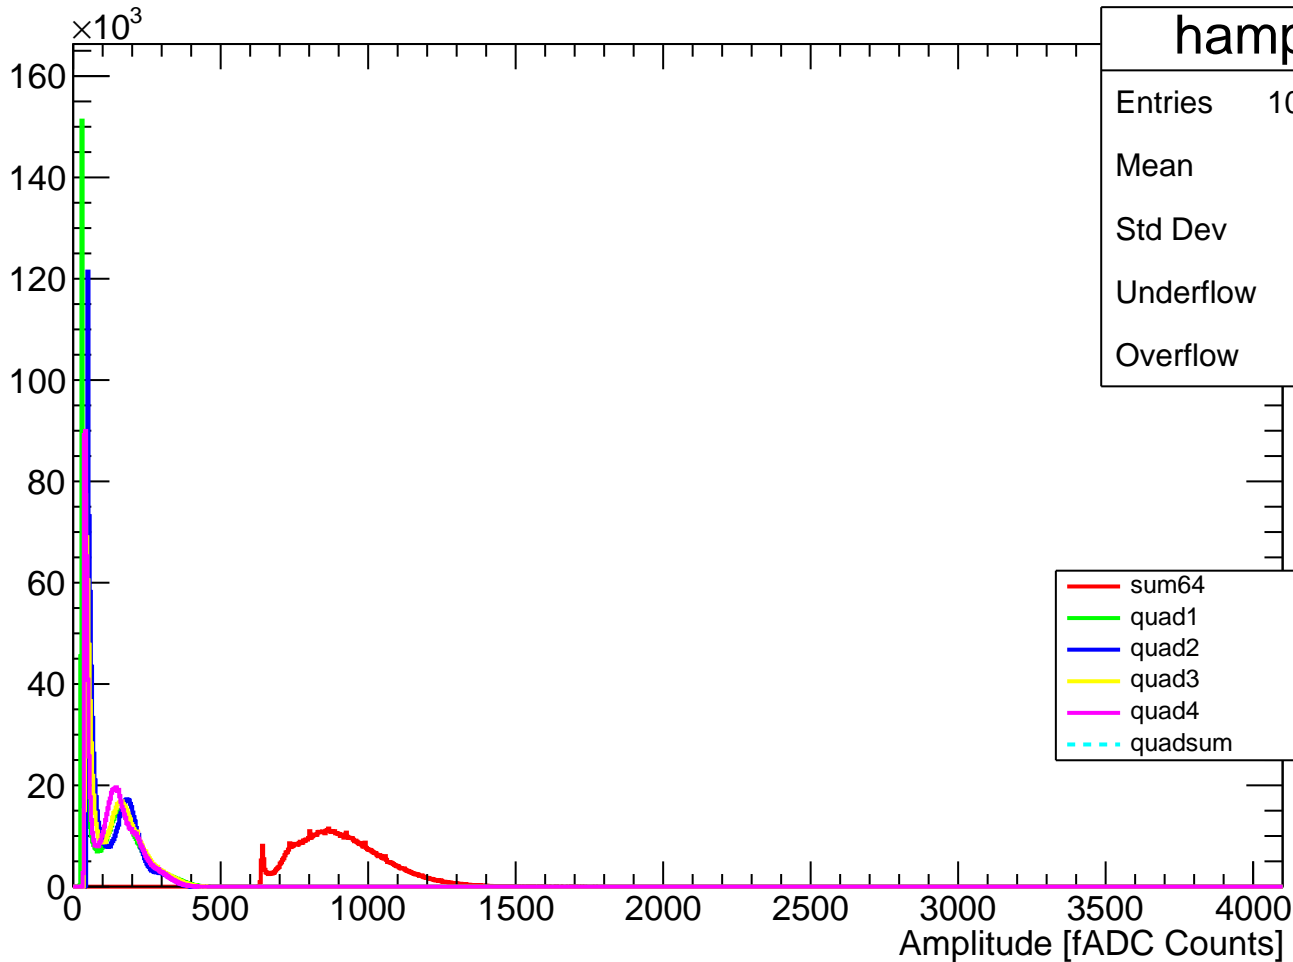

Pedestal Distribution (average fADC count between 0 - 24 ns)

Amplitude Distribution (no pedestal subtraction)

hamp1

Entries	1000000
Mean	908.3
Std Dev	149.1
Underflow	0
Overflow	0

— sum64
— quad1
— quad2
— quad3
— quad4
- - - quadsum

Integral Distribution (no pedestal subtraction)

Amplitude Distribution (with pedestal subtraction)

Integral Distribution (with pedestal subtraction)

Amplitude (pedestal subtracted)

Integral (pedestal subtracted)