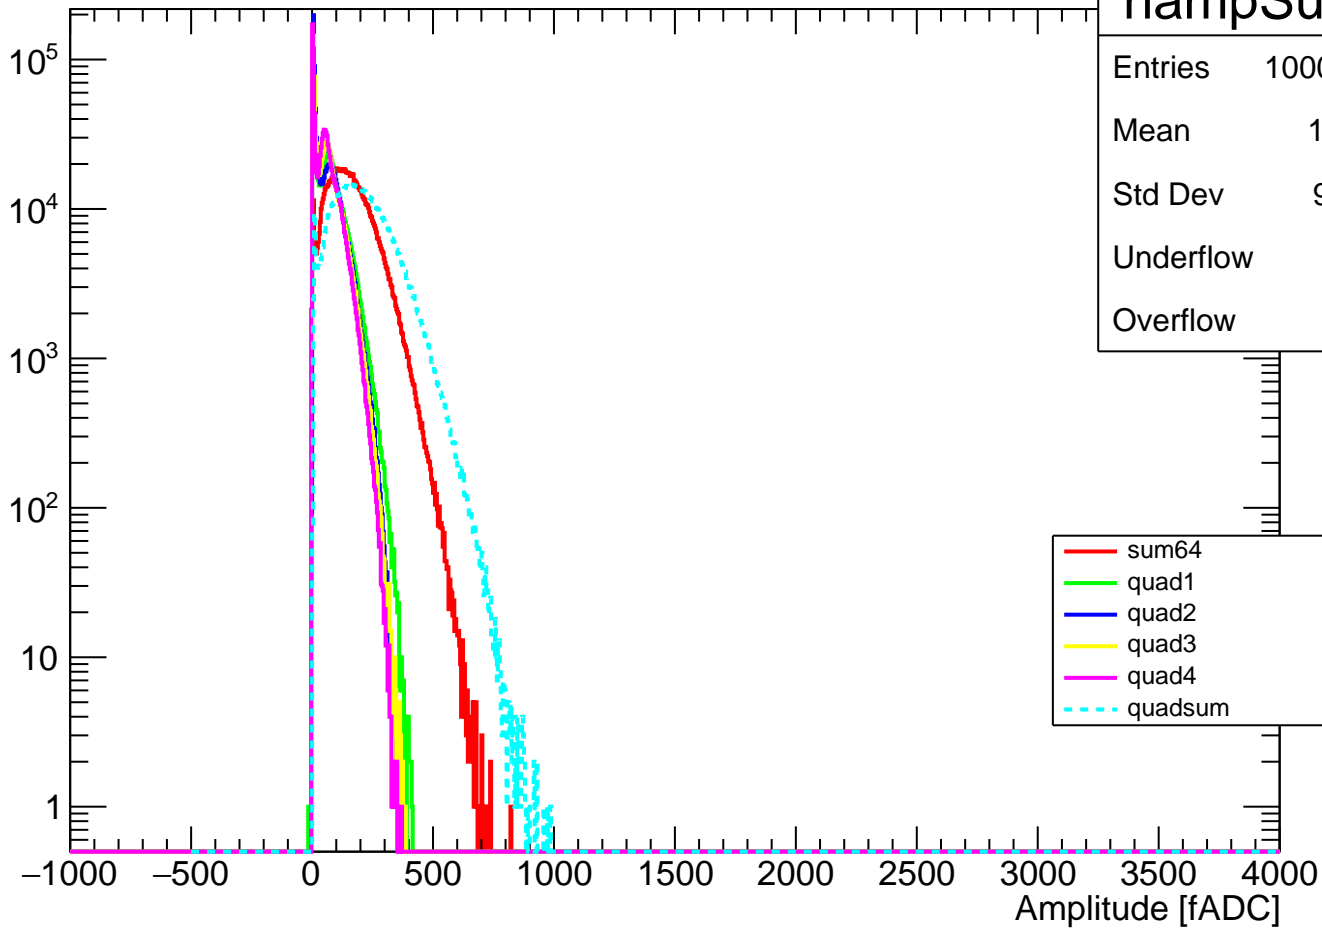

Pedestal Distribution (average fADC count between 0 - 24 ns)

Amplitude Distribution (no pedestal subtraction)

hamp1

Entries	1000000
Mean	790.2
Std Dev	90.02
Underflow	0
Overflow	0

- sum64
- quad1
- quad2
- quad3
- quad4
- quadsum

Integral Distribution (no pedestal subtraction)

Amplitude Distribution (with pedestal subtraction)

Integral Distribution (with pedestal subtraction)

Amplitude (pedestal subtracted)

Integral (pedestal subtracted)