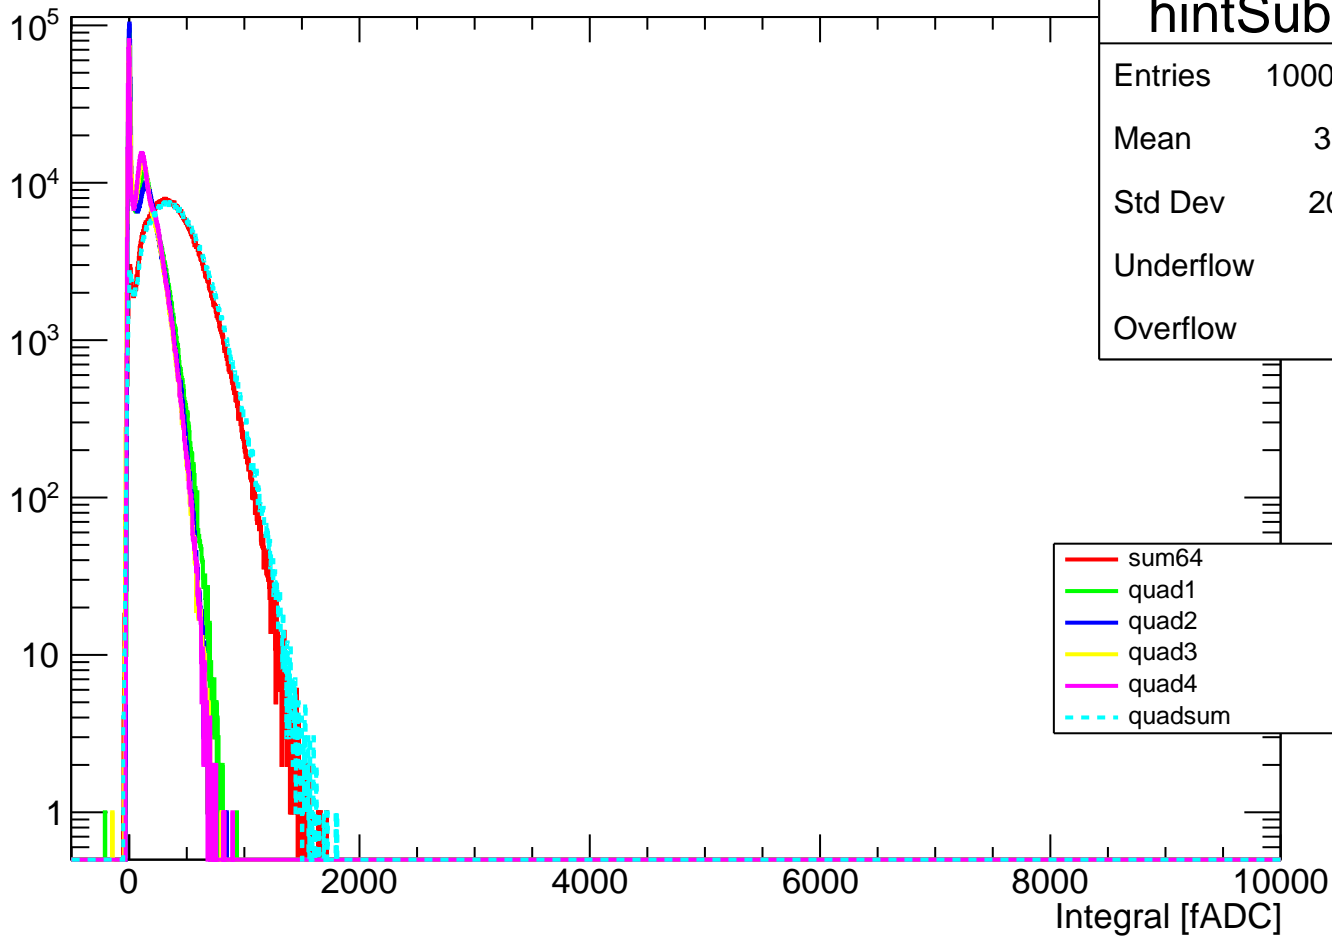

Pedestal Distribution (average fADC count between 0 - 24 ns)

Amplitude Distribution (no pedestal subtraction)

hamp1

Entries	1000000
Mean	790.2
Std Dev	90.02
Underflow	0
Overflow	0

- sum64
- quad1
- quad2
- quad3
- quad4
- quadsum

Integral Distribution (no pedestal subtraction)

Amplitude Distribution (with pedestal subtraction)

Integral Distribution (with pedestal subtraction)

Amplitude (pedestal subtracted)

Integral (pedestal subtracted)