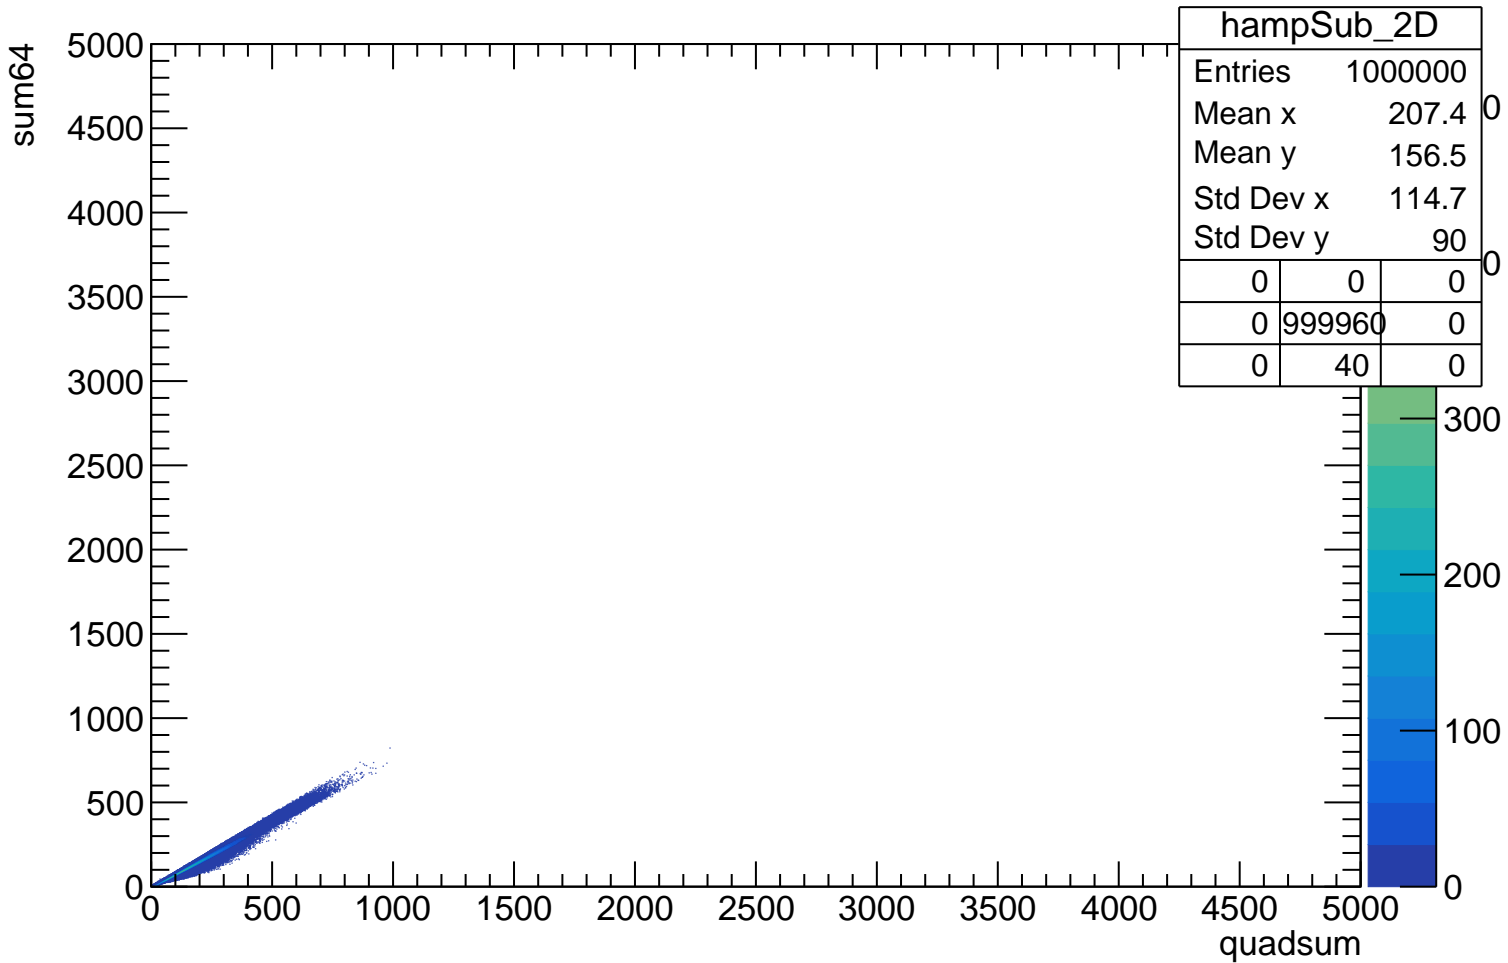

Pedestal Distribution (average fADC count between 0 - 24 ns)

Amplitude Distribution (no pedestal subtraction)

hamp1

Entries	1000000
Mean	790.2
Std Dev	90.02
Underflow	0
Overflow	0

- sum64
- quad1
- quad2
- quad3
- quad4
- quadsum

Integral Distribution (no pedestal subtraction)

Amplitude Distribution (with pedestal subtraction)

Integral Distribution (with pedestal subtraction)

Amplitude (pedestal subtracted)

Integral (pedestal subtracted)