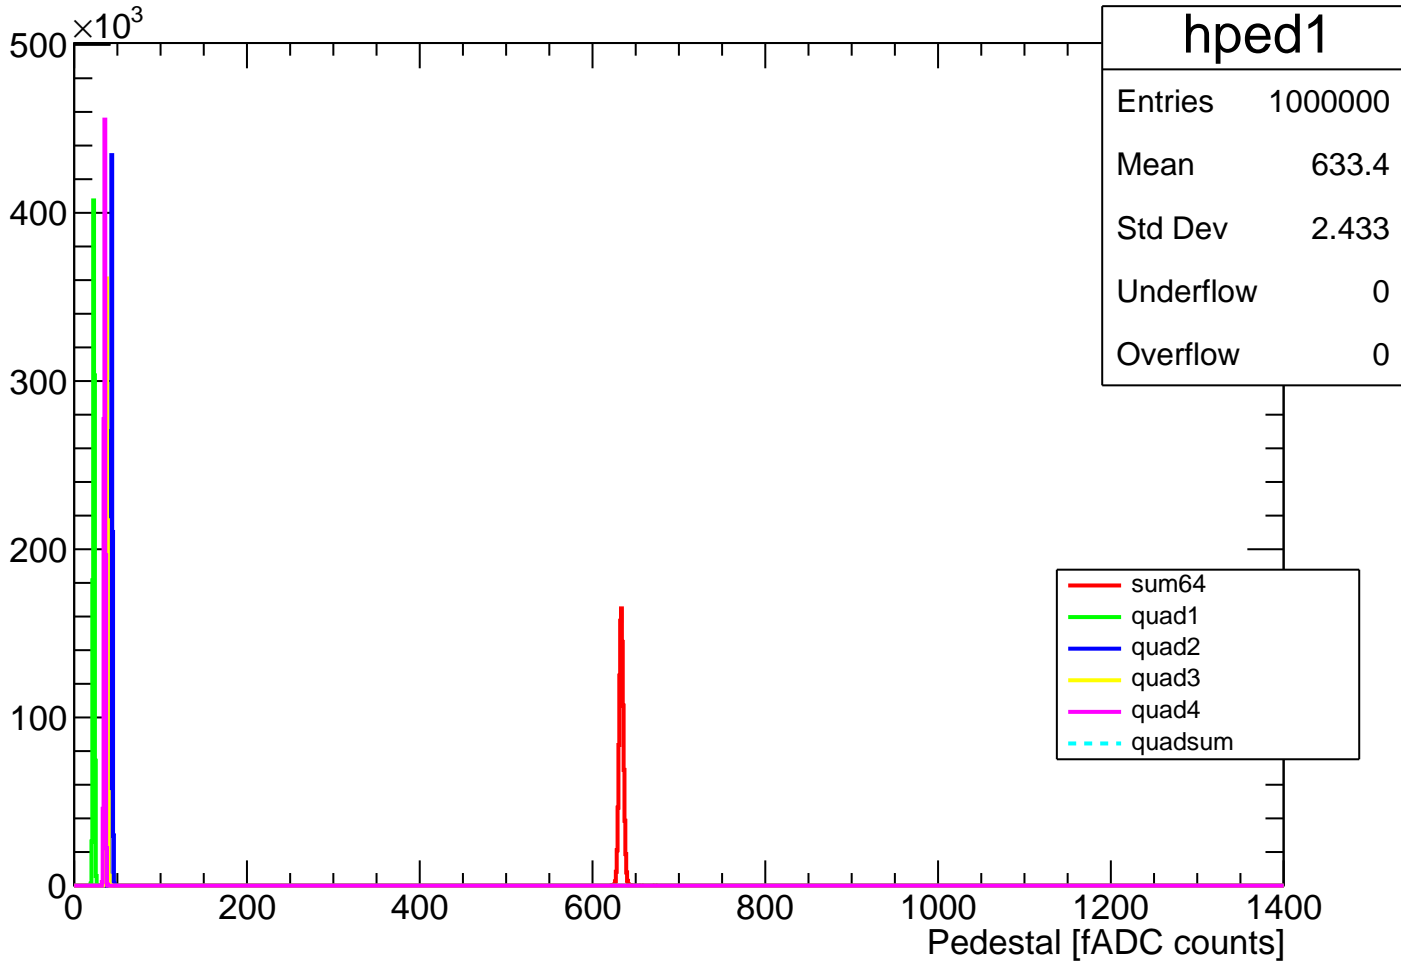

Pedestal Distribution (average fADC count between 0 - 24 ns)

Amplitude Distribution (no pedestal subtraction)

hamp1

Entries	1000000
Mean	790.2
Std Dev	90.02
Underflow	0
Overflow	0

- sum64
- quad1
- quad2
- quad3
- quad4
- quadsum

Integral Distribution (no pedestal subtraction)

Amplitude Distribution (with pedestal subtraction)

Integral Distribution (with pedestal subtraction)

Amplitude (pedestal subtracted)

Integral (pedestal subtracted)