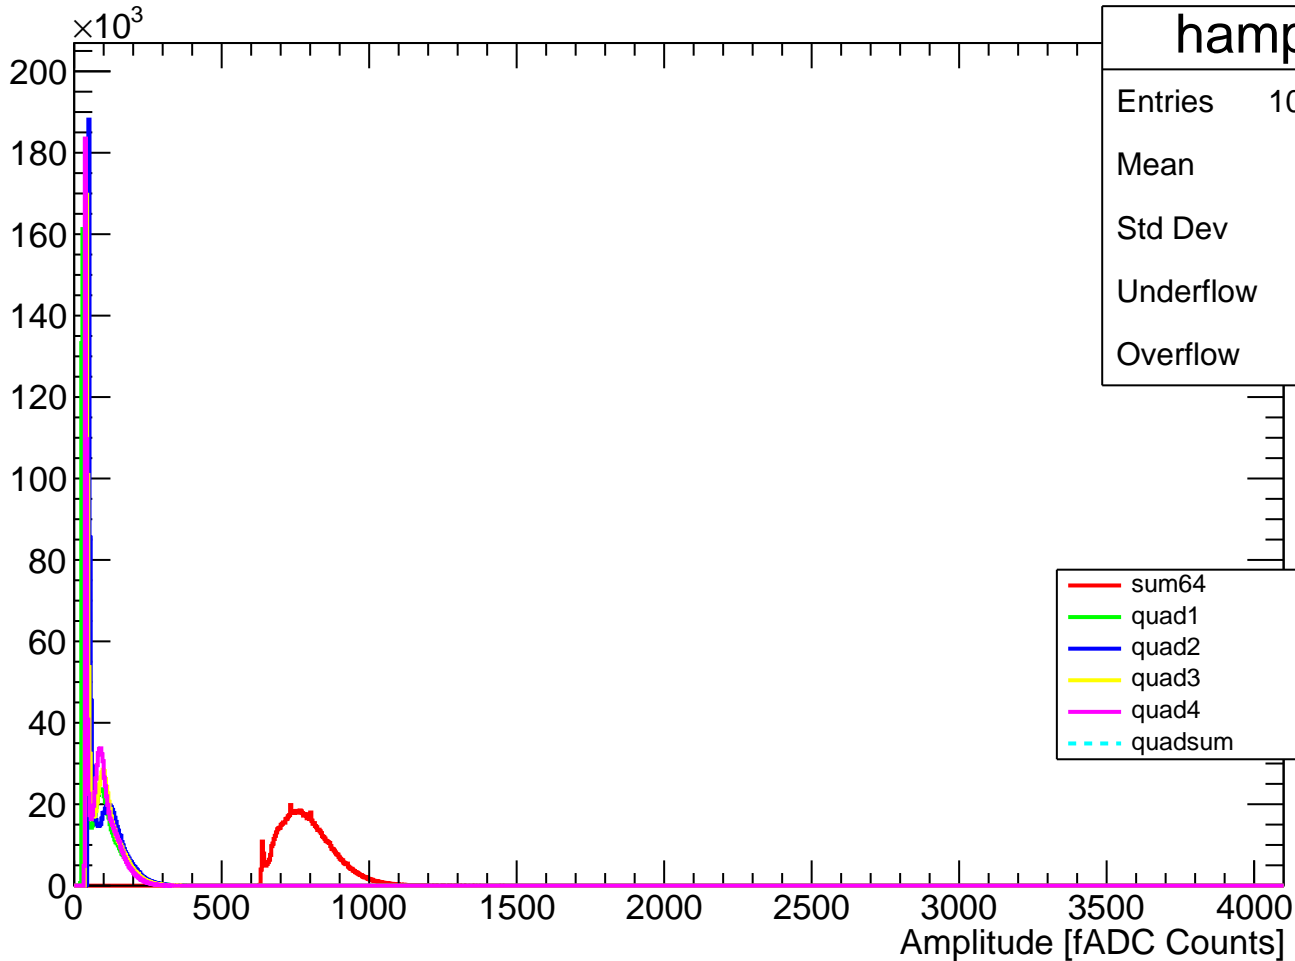

Pedestal Distribution (average fADC count between 0 - 24 ns)

Amplitude Distribution (no pedestal subtraction)

hamp1

Entries	1000000
Mean	790.2
Std Dev	90.02
Underflow	0
Overflow	0

- sum64
- quad1
- quad2
- quad3
- quad4
- quadsum

Integral Distribution (no pedestal subtraction)

Amplitude Distribution (with pedestal subtraction)

Integral Distribution (with pedestal subtraction)

Amplitude (pedestal subtracted)

Integral (pedestal subtracted)