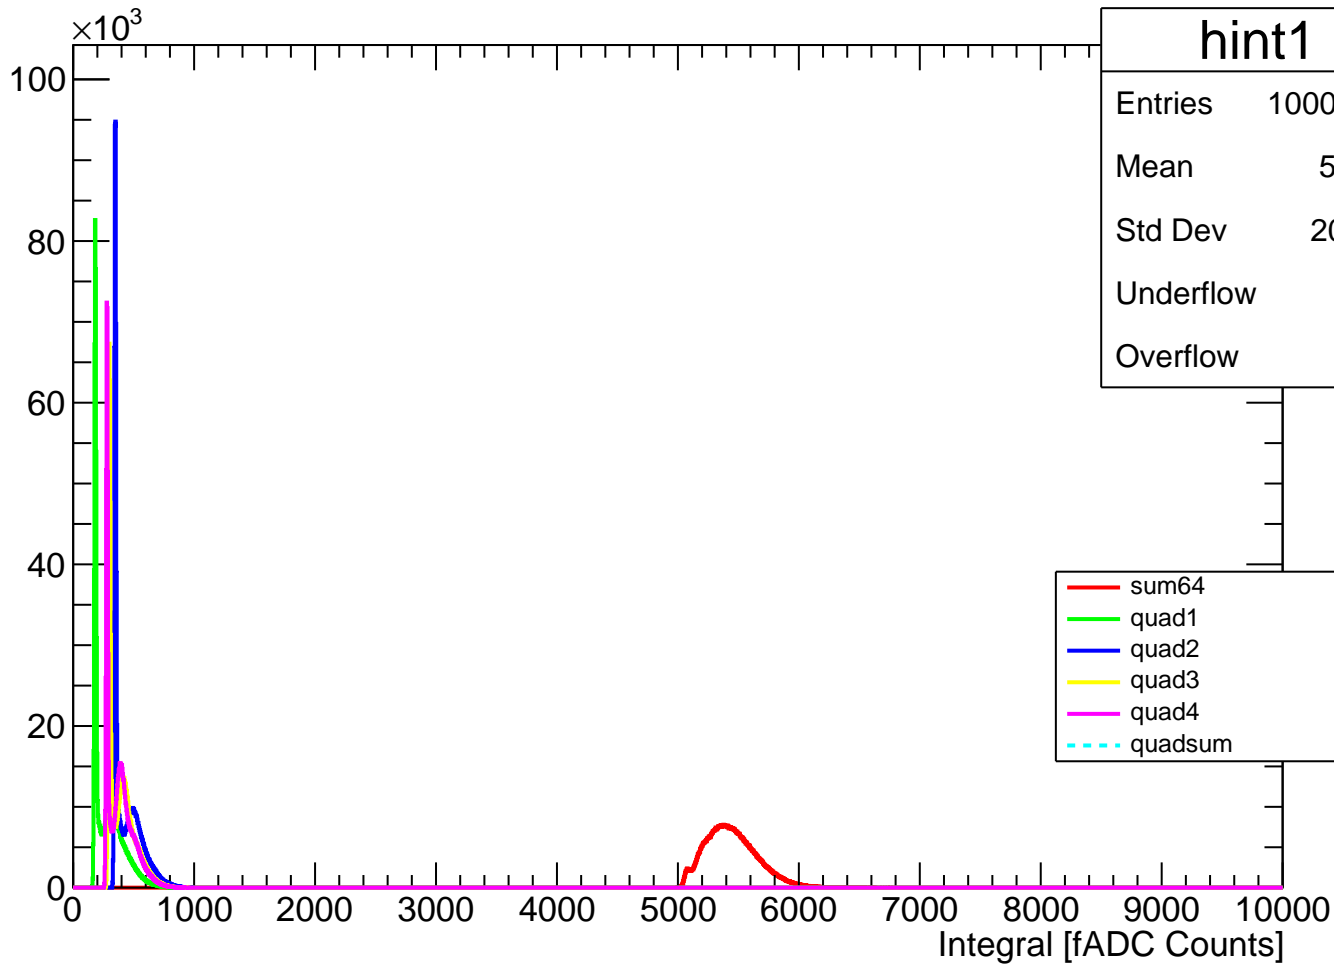

Pedestal Distribution (average fADC count between 0 - 24 ns)

Amplitude Distribution (no pedestal subtraction)

hamp1

Entries	1000000
Mean	790.2
Std Dev	90.02
Underflow	0
Overflow	0

- sum64
- quad1
- quad2
- quad3
- quad4
- quadsum

Integral Distribution (no pedestal subtraction)

Amplitude Distribution (with pedestal subtraction)

Integral Distribution (with pedestal subtraction)

Amplitude (pedestal subtracted)

Integral (pedestal subtracted)