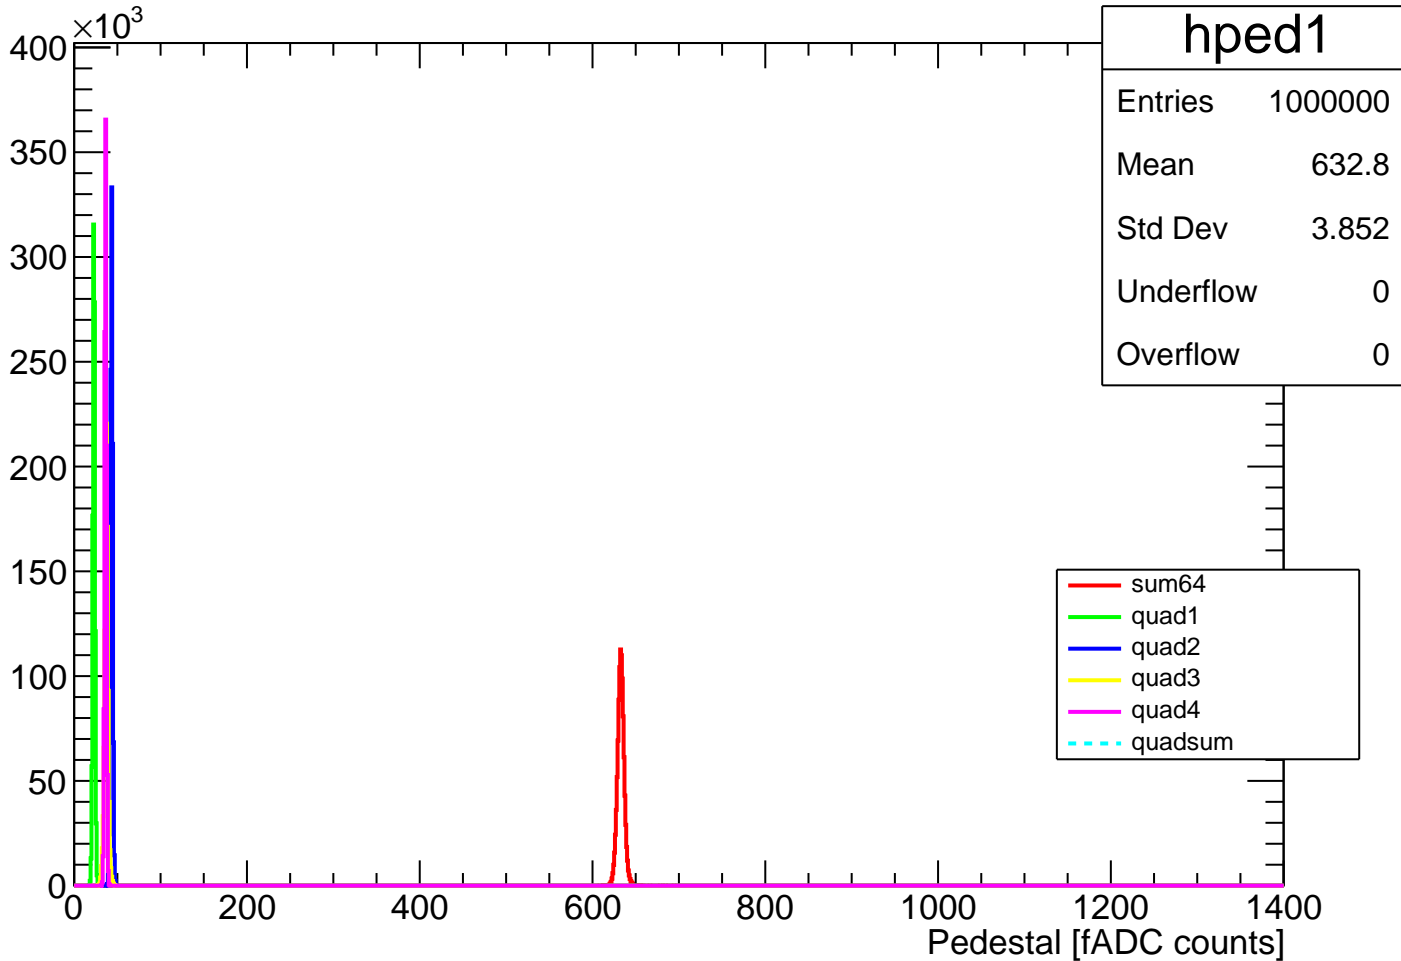

Pedestal Distribution (average fADC count between 0 - 24 ns)

Amplitude Distribution (no pedestal subtraction)

hamp1

Entries	1000000
Mean	961.1
Std Dev	155.5
Underflow	0
Overflow	0

— sum64
— quad1
— quad2
— quad3
— quad4
- - - quadsum

Integral Distribution (no pedestal subtraction)

Amplitude Distribution (with pedestal subtraction)

Integral Distribution (with pedestal subtraction)

Amplitude (pedestal subtracted)

Integral (pedestal subtracted)