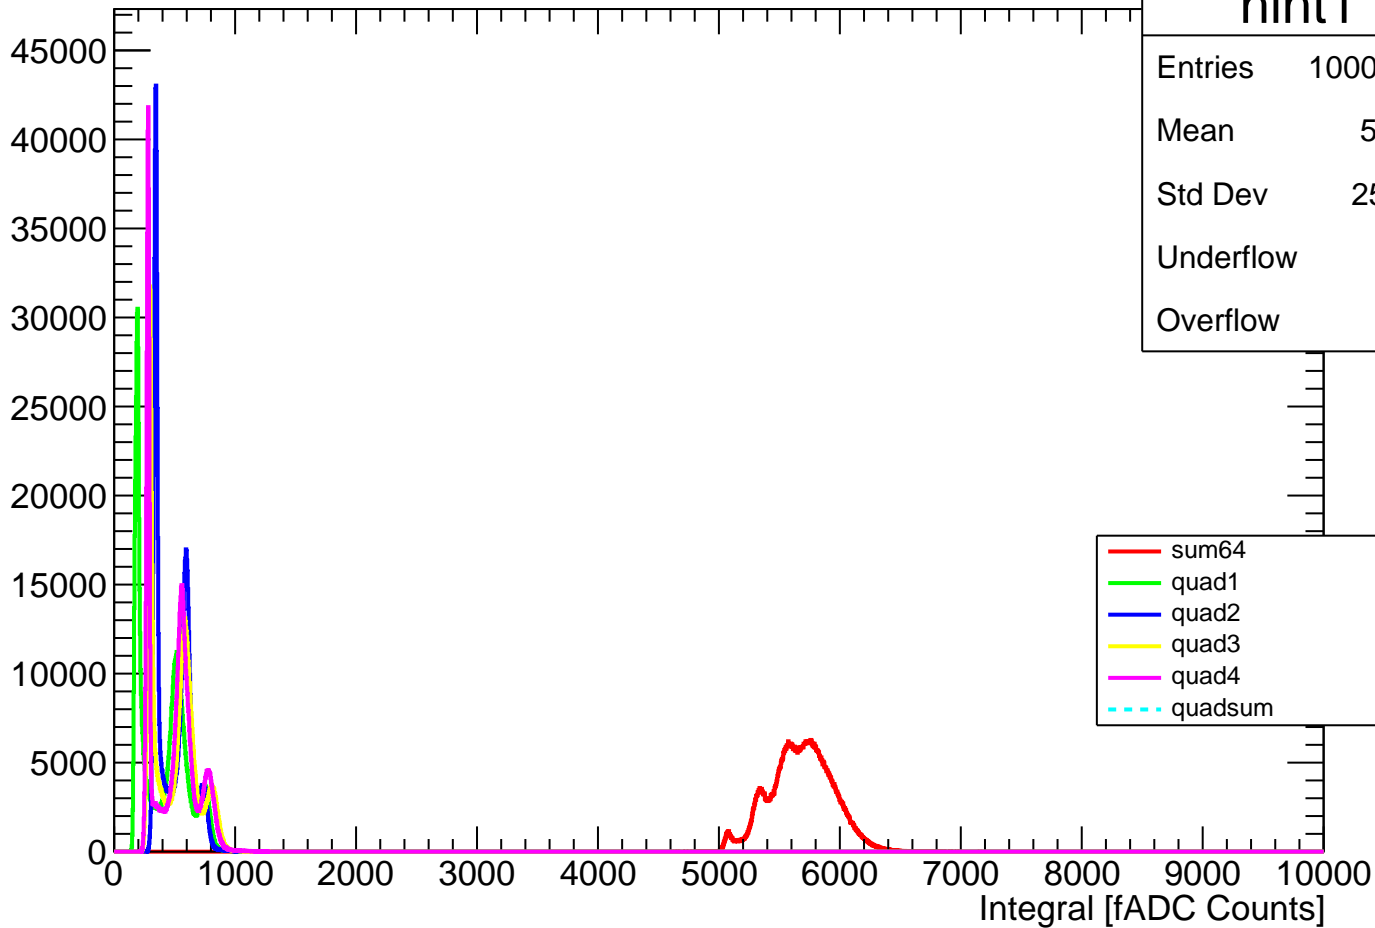

Pedestal Distribution (average fADC count between 0 - 24 ns)

Amplitude Distribution (no pedestal subtraction)

hamp1

Entries	1000000
Mean	961.1
Std Dev	155.5
Underflow	0
Overflow	0

— sum64
— quad1
— quad2
— quad3
— quad4
- - - quadsum

Integral Distribution (no pedestal subtraction)

Amplitude Distribution (with pedestal subtraction)

Integral Distribution (with pedestal subtraction)

Amplitude (pedestal subtracted)

Integral (pedestal subtracted)