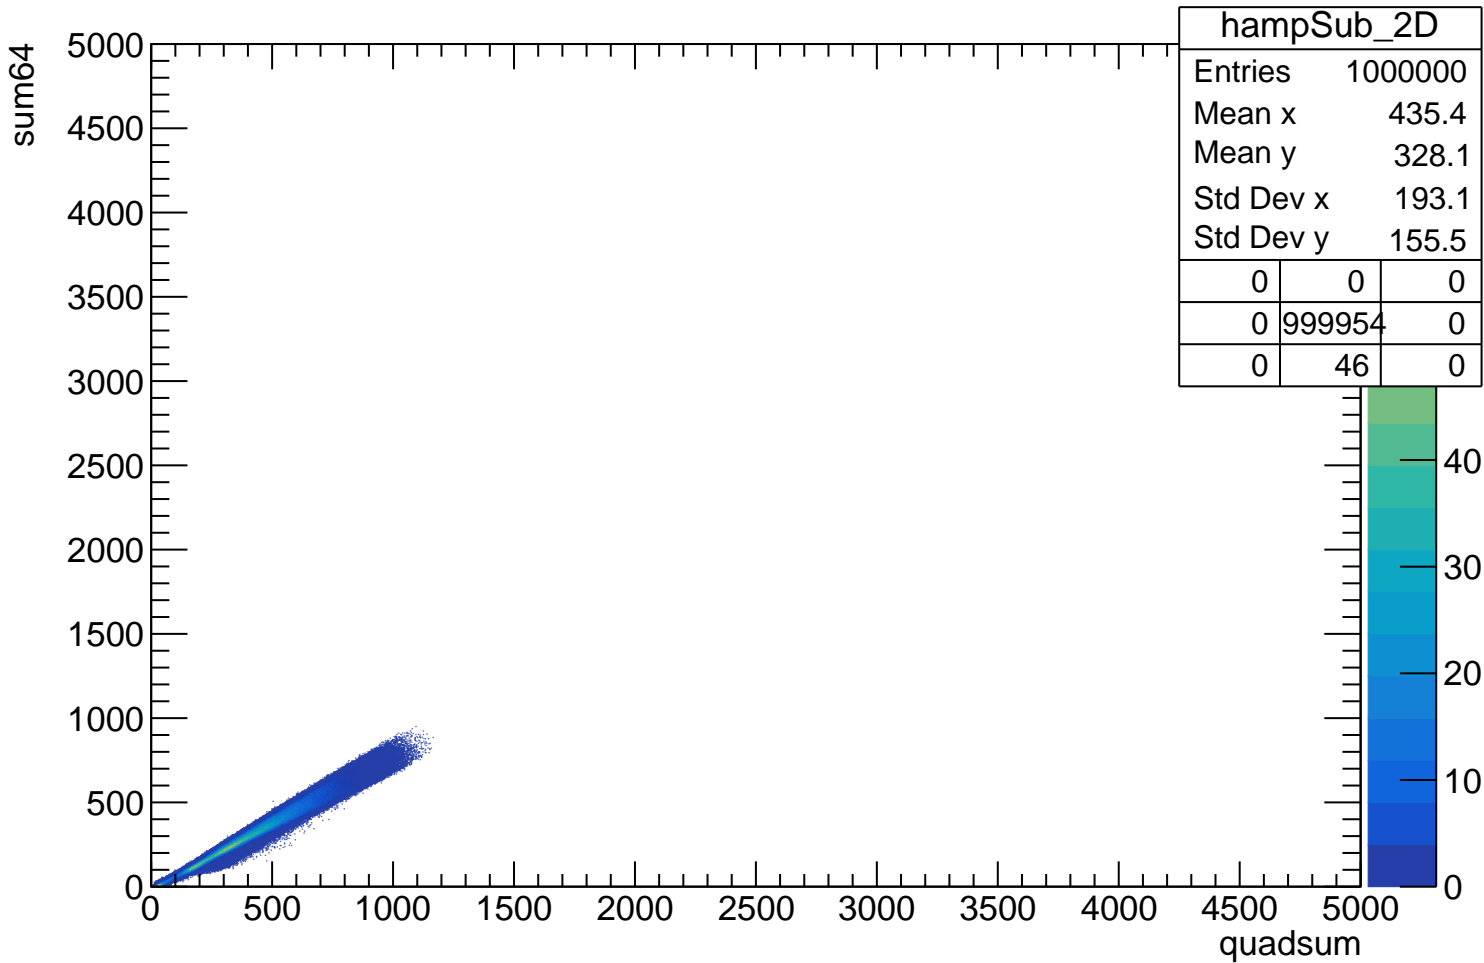

Pedestal Distribution (average fADC count between 0 - 24 ns)

Amplitude Distribution (no pedestal subtraction)

hamp1

Entries	1000000
Mean	961.1
Std Dev	155.5
Underflow	0
Overflow	0

— sum64
— quad1
— quad2
— quad3
— quad4
- - - quadsum

Integral Distribution (no pedestal subtraction)

Amplitude Distribution (with pedestal subtraction)

Integral Distribution (with pedestal subtraction)

Amplitude (pedestal subtracted)

Integral (pedestal subtracted)