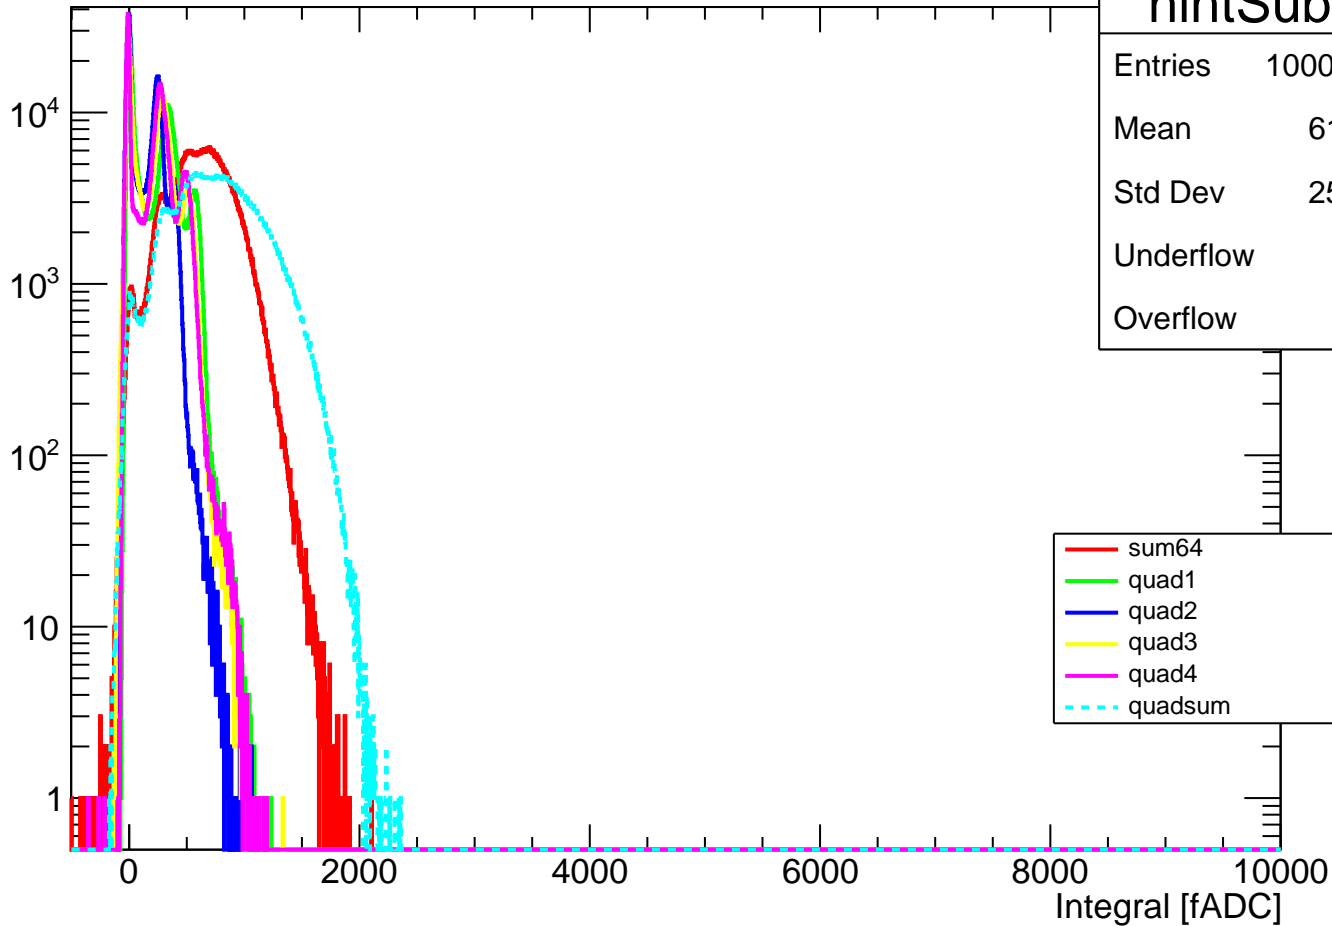

Pedestal Distribution (average fADC count between 0 - 24 ns)

Amplitude Distribution (no pedestal subtraction)

hamp1

Entries	1000000
Mean	961.1
Std Dev	155.5
Underflow	0
Overflow	0

— sum64
— quad1
— quad2
— quad3
— quad4
- - - quadsum

Integral Distribution (no pedestal subtraction)

Amplitude Distribution (with pedestal subtraction)

Integral Distribution (with pedestal subtraction)

Amplitude (pedestal subtracted)

Integral (pedestal subtracted)