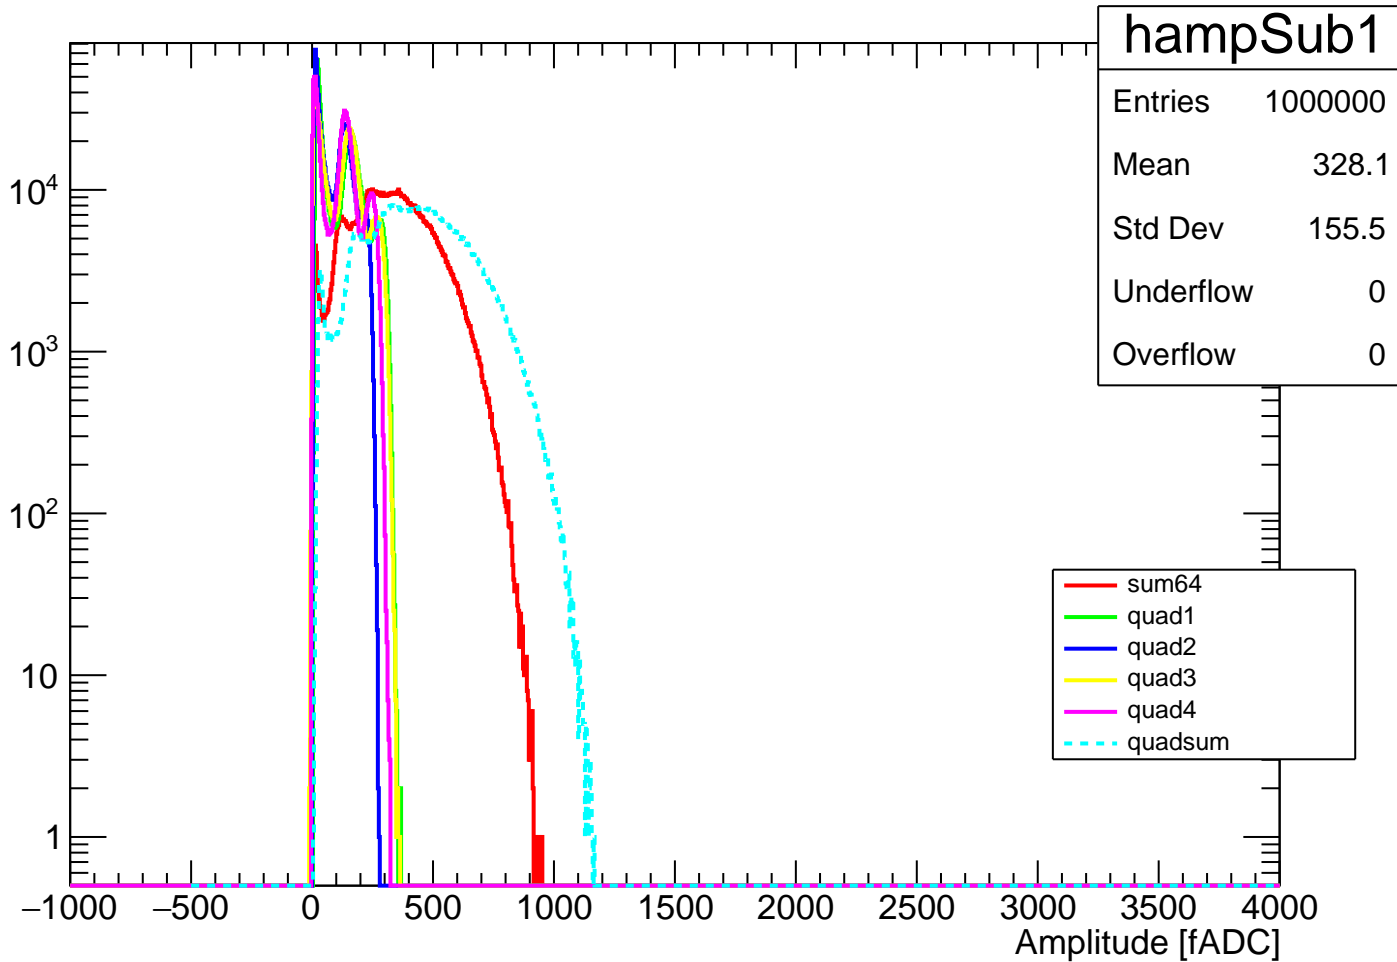

Pedestal Distribution (average fADC count between 0 - 24 ns)

Amplitude Distribution (no pedestal subtraction)

hamp1

Entries	1000000
Mean	961.1
Std Dev	155.5
Underflow	0
Overflow	0

— sum64
— quad1
— quad2
— quad3
— quad4
- - - quadsum

Integral Distribution (no pedestal subtraction)

Amplitude Distribution (with pedestal subtraction)

Integral Distribution (with pedestal subtraction)

Amplitude (pedestal subtracted)

Integral (pedestal subtracted)