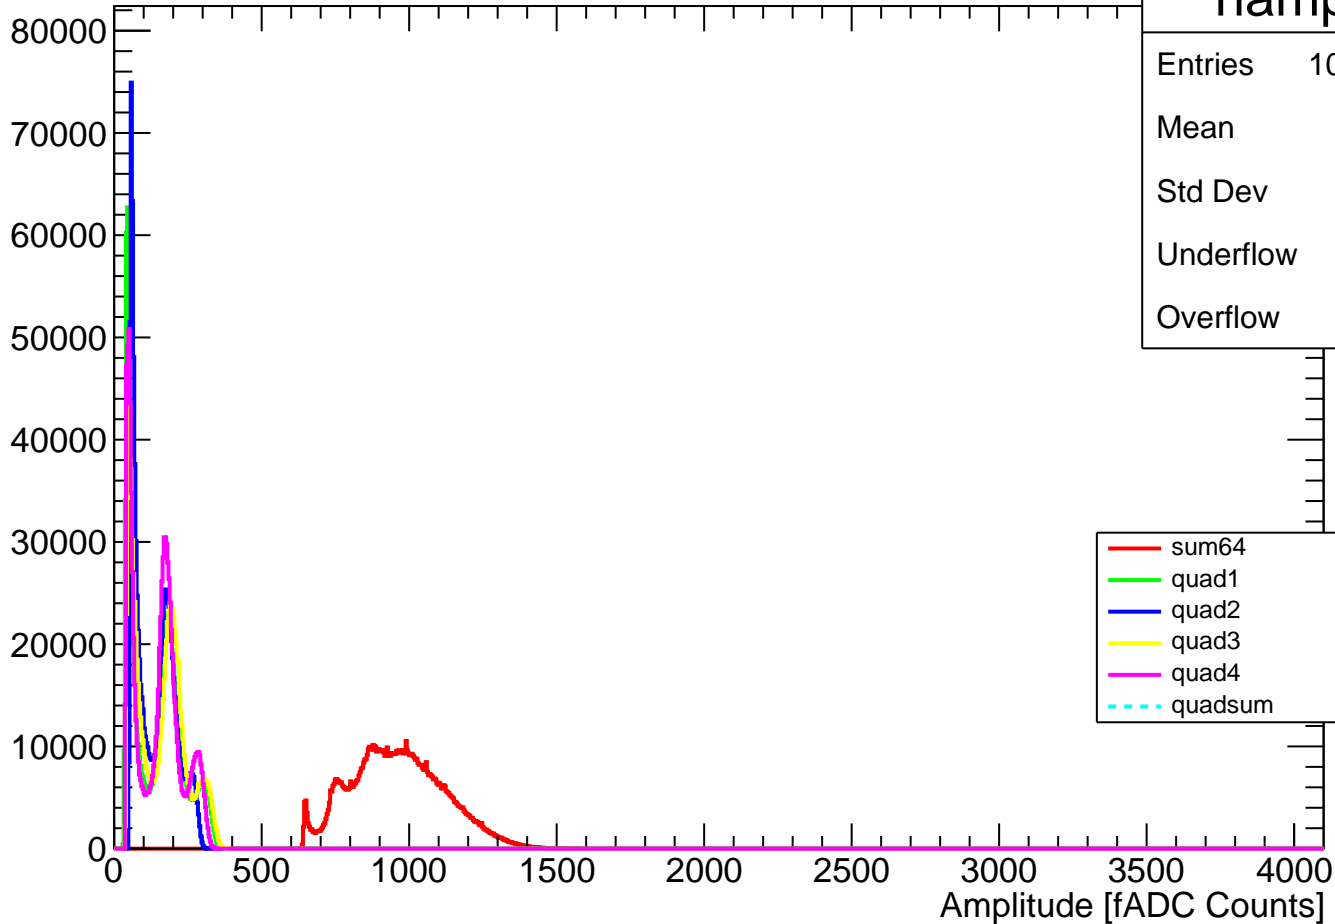

Pedestal Distribution (average fADC count between 0 - 24 ns)

Amplitude Distribution (no pedestal subtraction)

hamp1

Entries	1000000
Mean	961.1
Std Dev	155.5
Underflow	0
Overflow	0

— sum64
— quad1
— quad2
— quad3
— quad4
- - - quadsum

Integral Distribution (no pedestal subtraction)

Amplitude Distribution (with pedestal subtraction)

Integral Distribution (with pedestal subtraction)

Amplitude (pedestal subtracted)

Integral (pedestal subtracted)