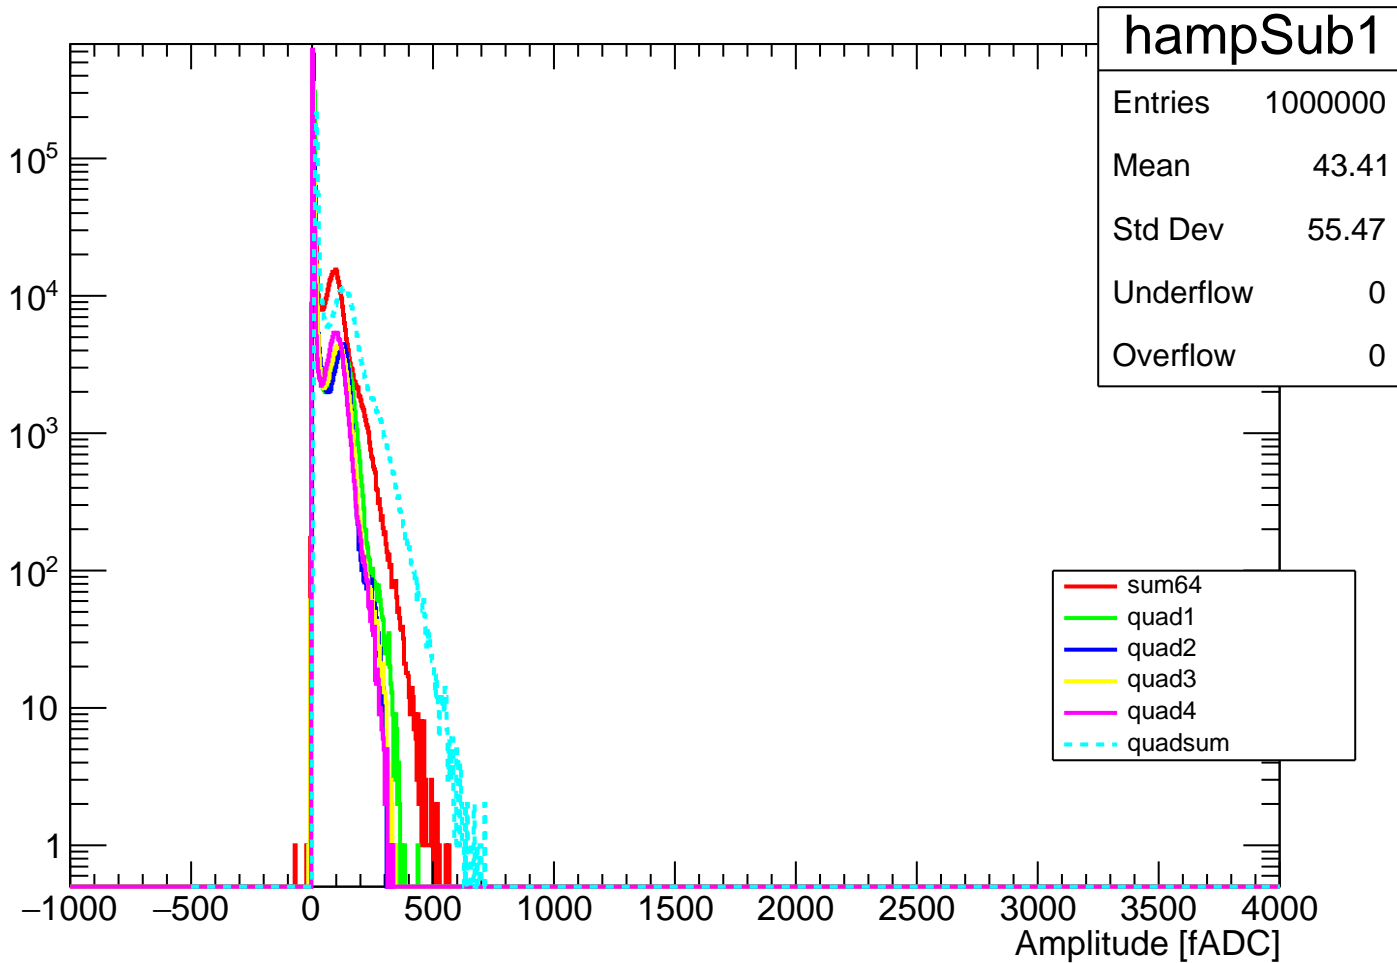

Pedestal Distribution (average fADC count between 0 - 24 ns)

Amplitude Distribution (no pedestal subtraction)

hamp1	
Entries	1000000
Mean	677
Std Dev	55.47
Underflow	0
Overflow	0

—	sum64
—	quad1
—	quad2
—	quad3
—	quad4
- - -	quadsum

Integral Distribution (no pedestal subtraction)

Amplitude Distribution (with pedestal subtraction)

Integral Distribution (with pedestal subtraction)

Amplitude (pedestal subtracted)

Integral (pedestal subtracted)