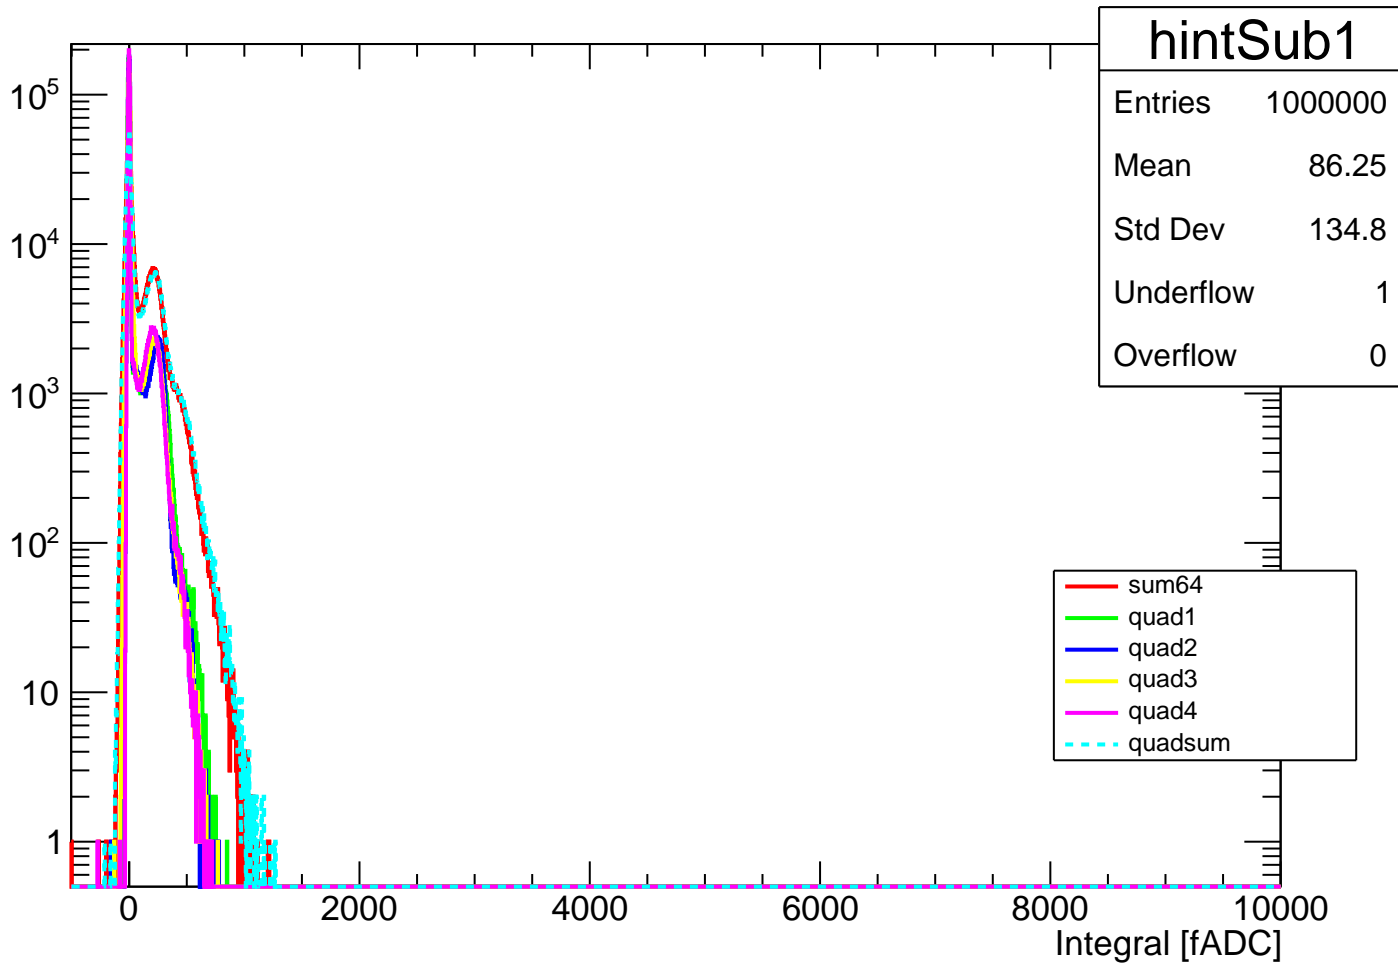

Pedestal Distribution (average fADC count between 0 - 24 ns)

Amplitude Distribution (no pedestal subtraction)

hamp1	
Entries	1000000
Mean	677
Std Dev	55.47
Underflow	0
Overflow	0

—	sum64
—	quad1
—	quad2
—	quad3
—	quad4
- - -	quadsum

Integral Distribution (no pedestal subtraction)

Amplitude Distribution (with pedestal subtraction)

Integral Distribution (with pedestal subtraction)

Amplitude (pedestal subtracted)

Integral (pedestal subtracted)