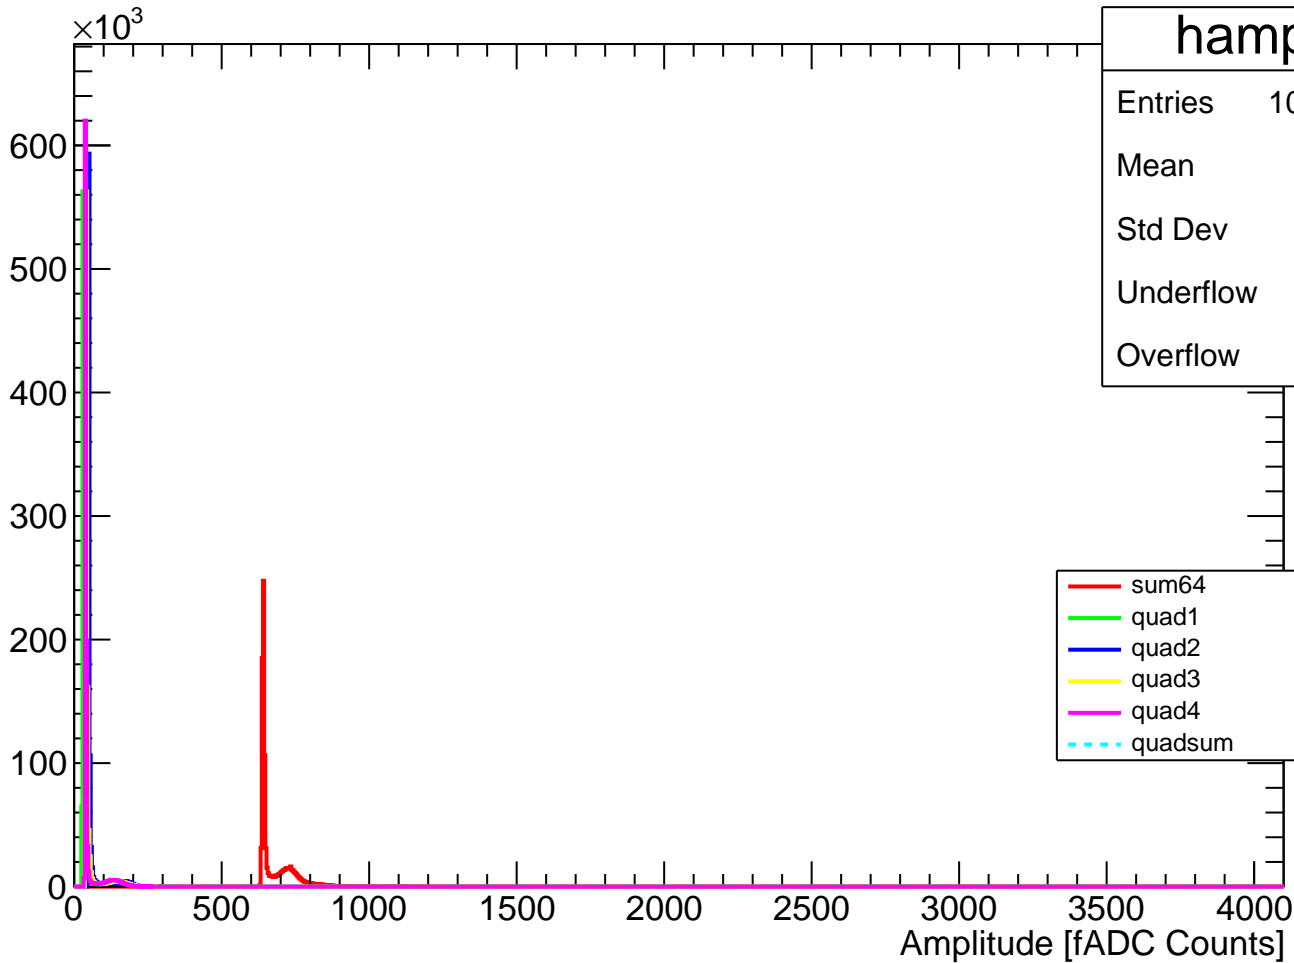

Pedestal Distribution (average fADC count between 0 - 24 ns)

Amplitude Distribution (no pedestal subtraction)

hamp1	
Entries	1000000
Mean	677
Std Dev	55.47
Underflow	0
Overflow	0

—	sum64
—	quad1
—	quad2
—	quad3
—	quad4
- - -	quadsum

Integral Distribution (no pedestal subtraction)

Amplitude Distribution (with pedestal subtraction)

Integral Distribution (with pedestal subtraction)

Amplitude (pedestal subtracted)

Integral (pedestal subtracted)