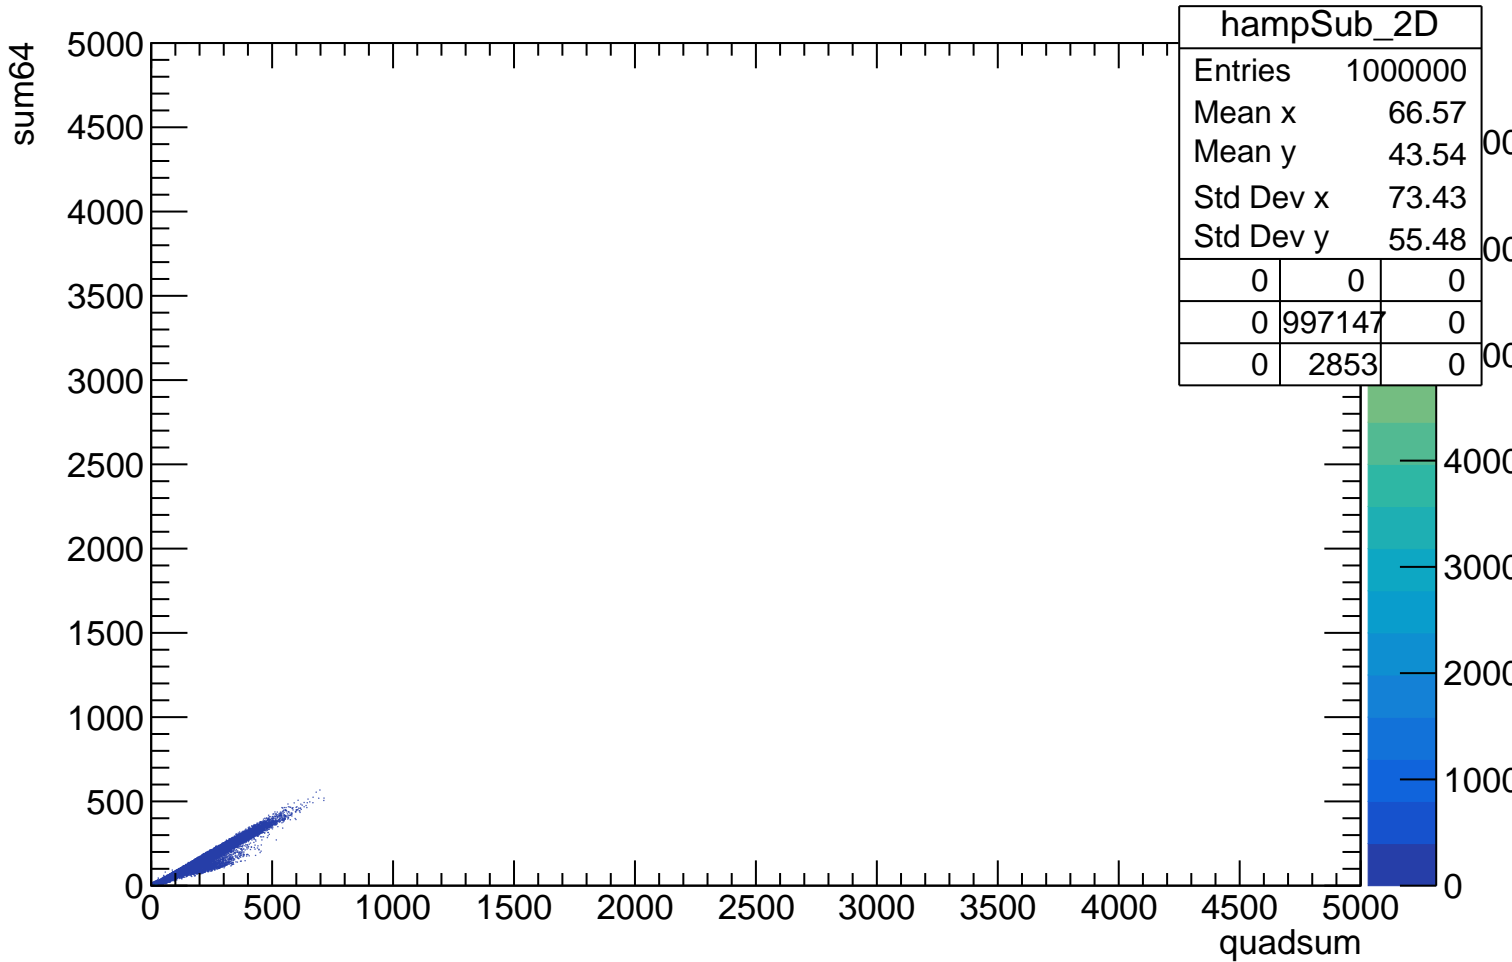

Pedestal Distribution (average fADC count between 0 - 24 ns)

Amplitude Distribution (no pedestal subtraction)

hamp1	
Entries	1000000
Mean	677
Std Dev	55.47
Underflow	0
Overflow	0

—	sum64
—	quad1
—	quad2
—	quad3
—	quad4
- - -	quadsum

Integral Distribution (no pedestal subtraction)

Amplitude Distribution (with pedestal subtraction)

Integral Distribution (with pedestal subtraction)

Amplitude (pedestal subtracted)

Integral (pedestal subtracted)