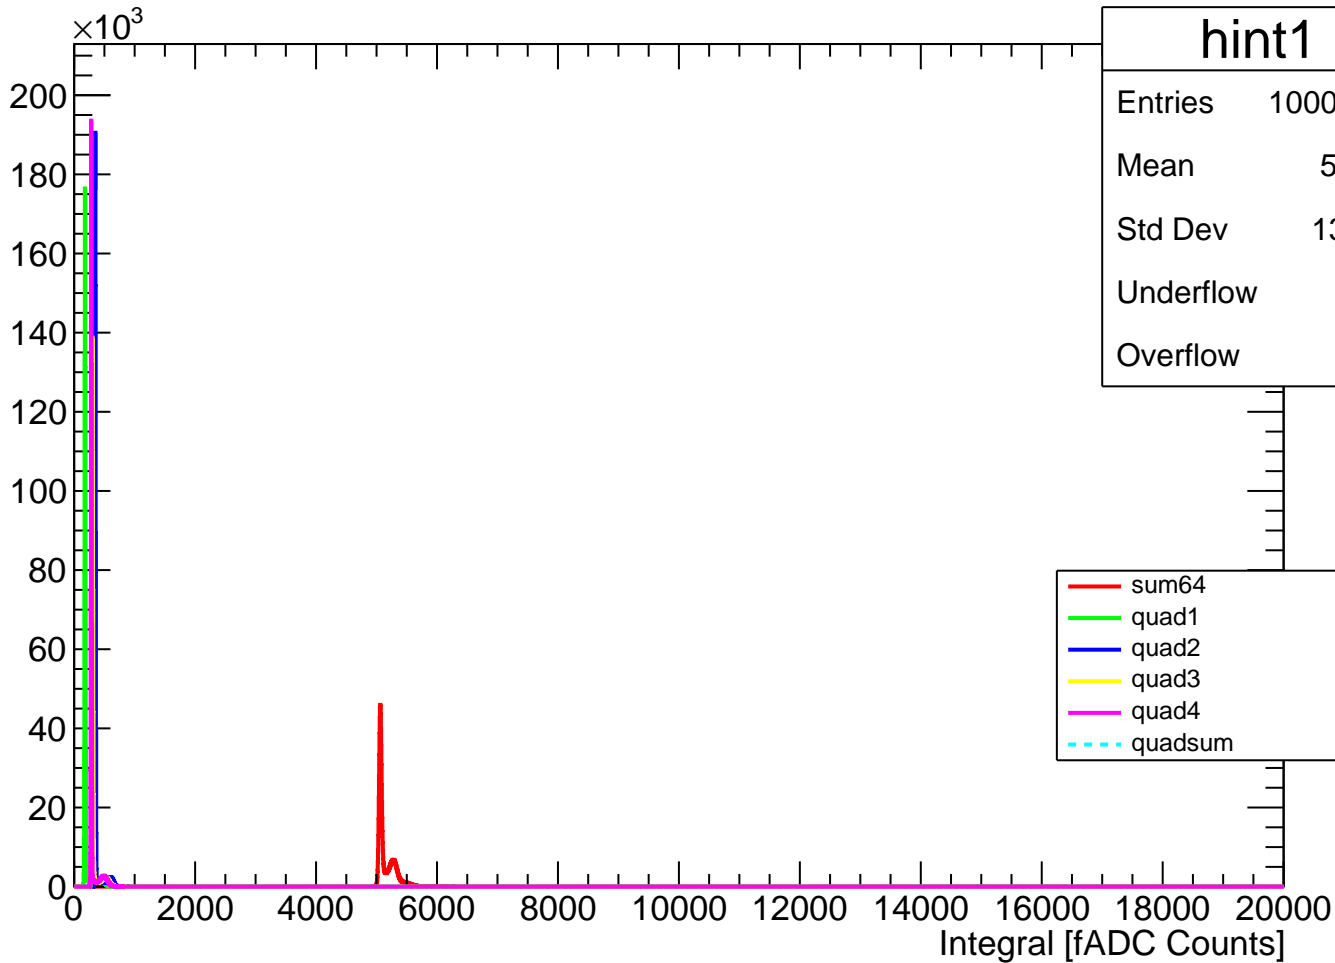

Pedestal Distribution (average fADC count between 0 - 24 ns)

Amplitude Distribution (no pedestal subtraction)

hamp1	
Entries	1000000
Mean	677
Std Dev	55.47
Underflow	0
Overflow	0

—	sum64
—	quad1
—	quad2
—	quad3
—	quad4
- - -	quadsum

Integral Distribution (no pedestal subtraction)

Amplitude Distribution (with pedestal subtraction)

Integral Distribution (with pedestal subtraction)

Amplitude (pedestal subtracted)

Integral (pedestal subtracted)