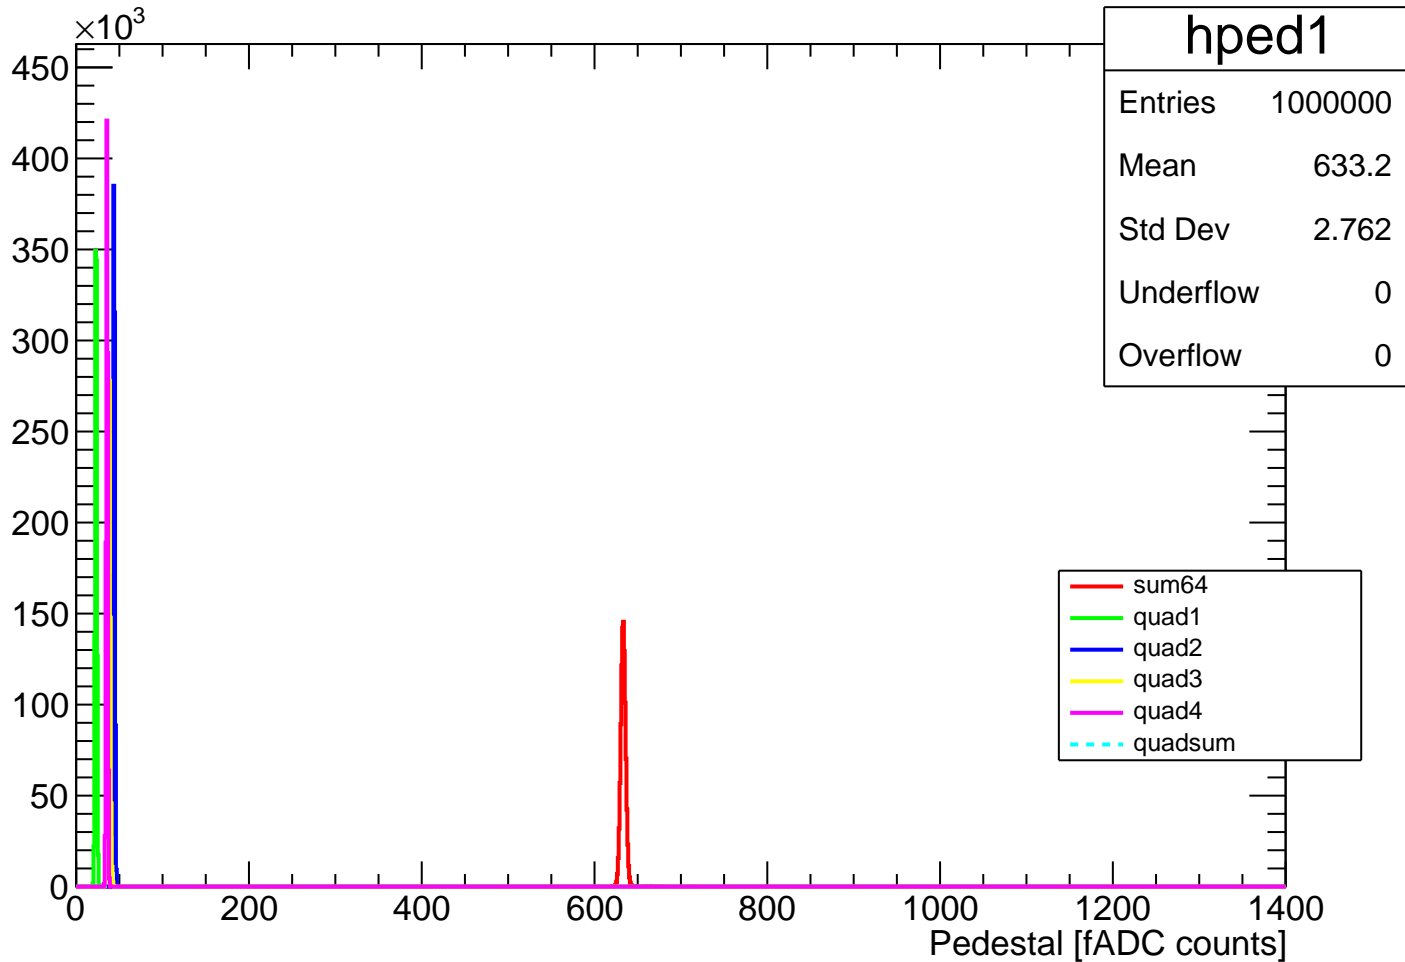

Pedestal Distribution (average fADC count between 0 - 24 ns)

Amplitude Distribution (no pedestal subtraction)

hamp1	
Entries	1000000
Mean	677
Std Dev	55.47
Underflow	0
Overflow	0

—	sum64
—	quad1
—	quad2
—	quad3
—	quad4
- - -	quadsum

Integral Distribution (no pedestal subtraction)

Amplitude Distribution (with pedestal subtraction)

Integral Distribution (with pedestal subtraction)

Amplitude (pedestal subtracted)

Integral (pedestal subtracted)