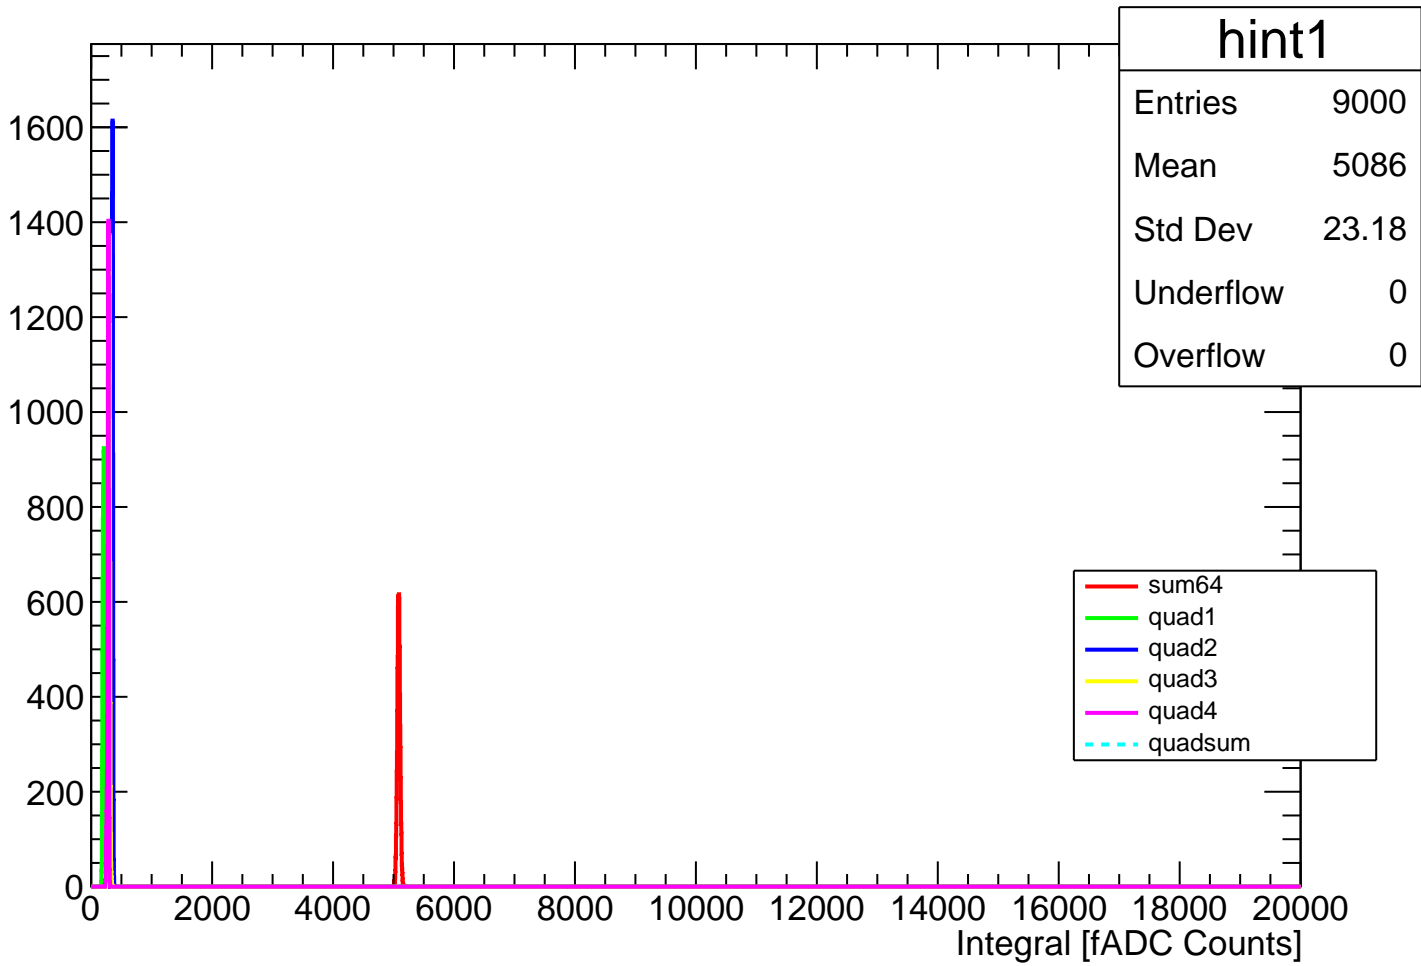

Pedestal Distribution (average fADC count between 0 - 24 ns)

Amplitude Distribution (no pedestal subtraction)

Integral Distribution (no pedestal subtraction)

hint1	
Entries	9000
Mean	5086
Std Dev	23.18
Underflow	0
Overflow	0

—	sum64
—	quad1
—	quad2
—	quad3
—	quad4
- - -	quadsum

Amplitude Distribution (with pedestal subtraction)

Integral Distribution (with pedestal subtraction)

Amplitude (pedestal subtracted)

Integral (pedestal subtracted)