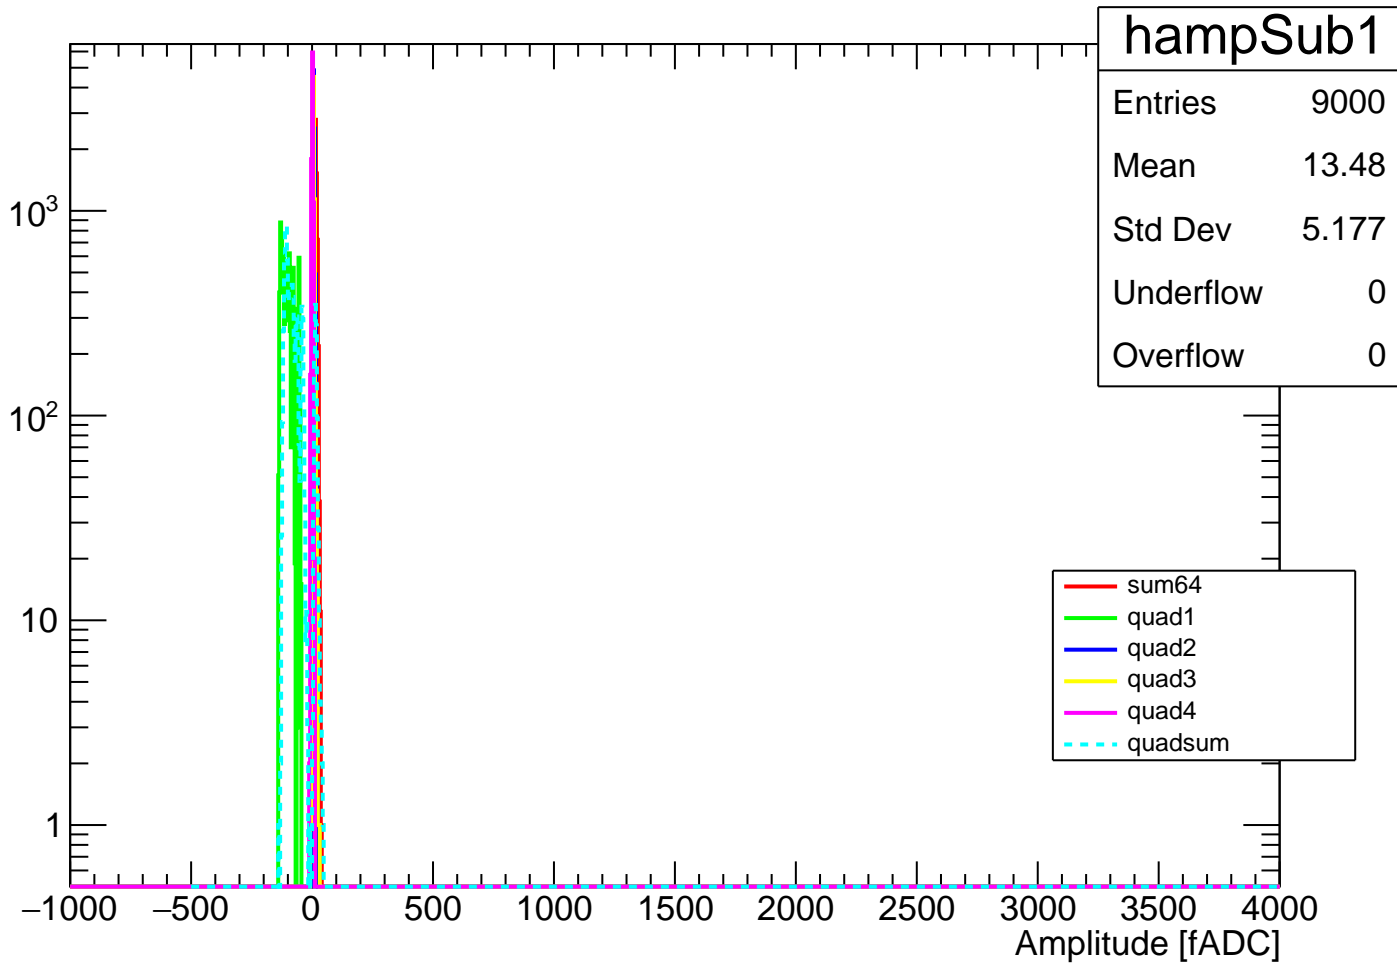

Pedestal Distribution (average fADC count between 0 - 24 ns)

Amplitude Distribution (no pedestal subtraction)

Integral Distribution (no pedestal subtraction)

hint1	
Entries	9000
Mean	5086
Std Dev	23.18
Underflow	0
Overflow	0

—	sum64
—	quad1
—	quad2
—	quad3
—	quad4
- - -	quadsum

Amplitude Distribution (with pedestal subtraction)

Integral Distribution (with pedestal subtraction)

Amplitude (pedestal subtracted)

Integral (pedestal subtracted)