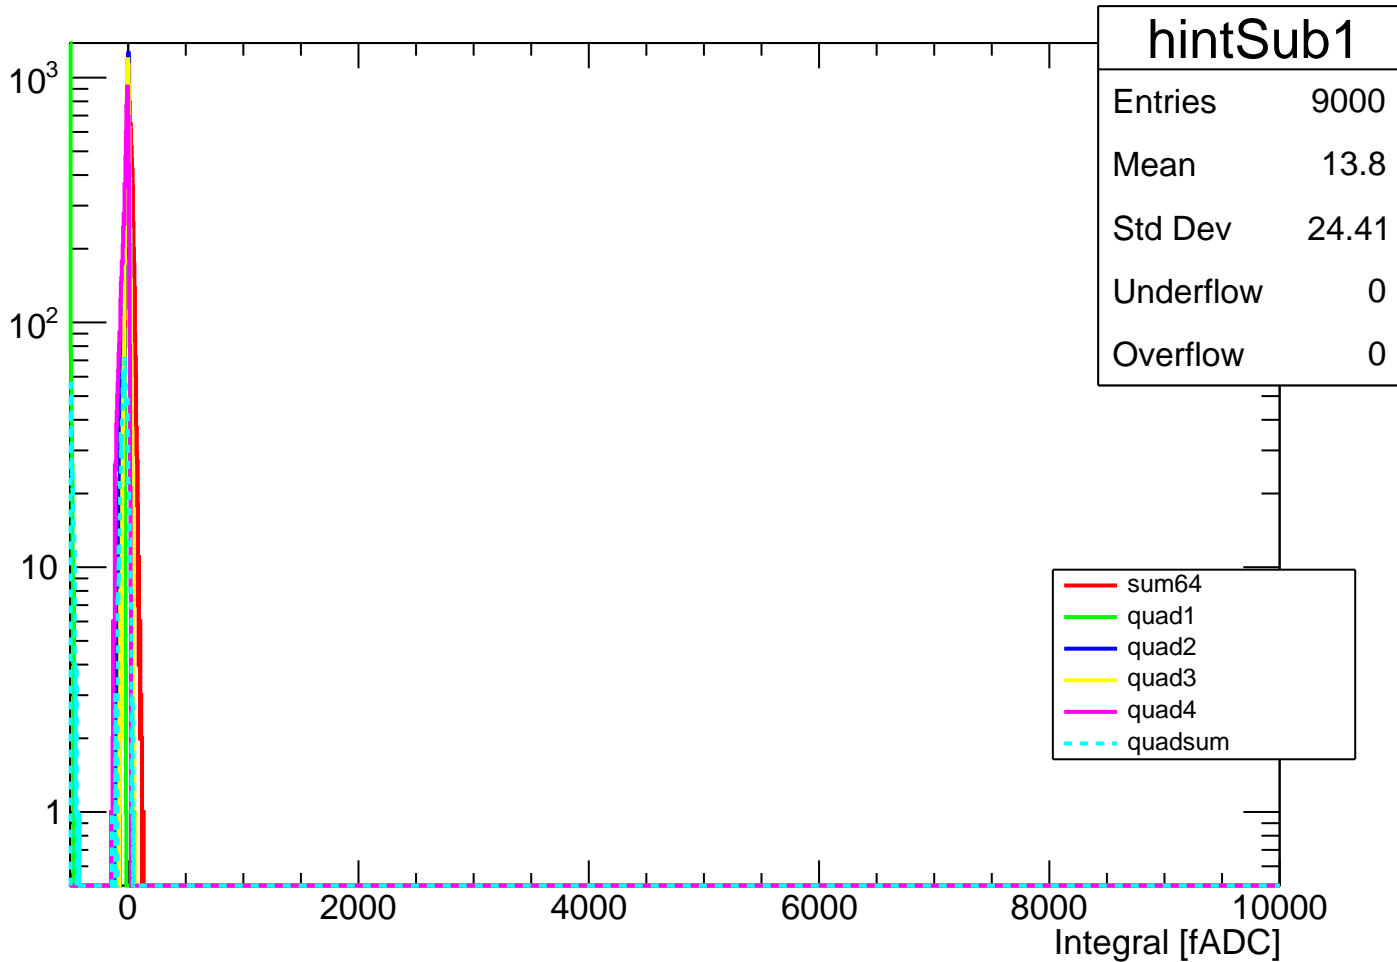

Pedestal Distribution (average fADC count between 0 - 24 ns)

Amplitude Distribution (no pedestal subtraction)

Integral Distribution (no pedestal subtraction)

hint1	
Entries	9000
Mean	5086
Std Dev	23.18
Underflow	0
Overflow	0

—	sum64
—	quad1
—	quad2
—	quad3
—	quad4
- - -	quadsum

Amplitude Distribution (with pedestal subtraction)

Integral Distribution (with pedestal subtraction)

Amplitude (pedestal subtracted)

Integral (pedestal subtracted)