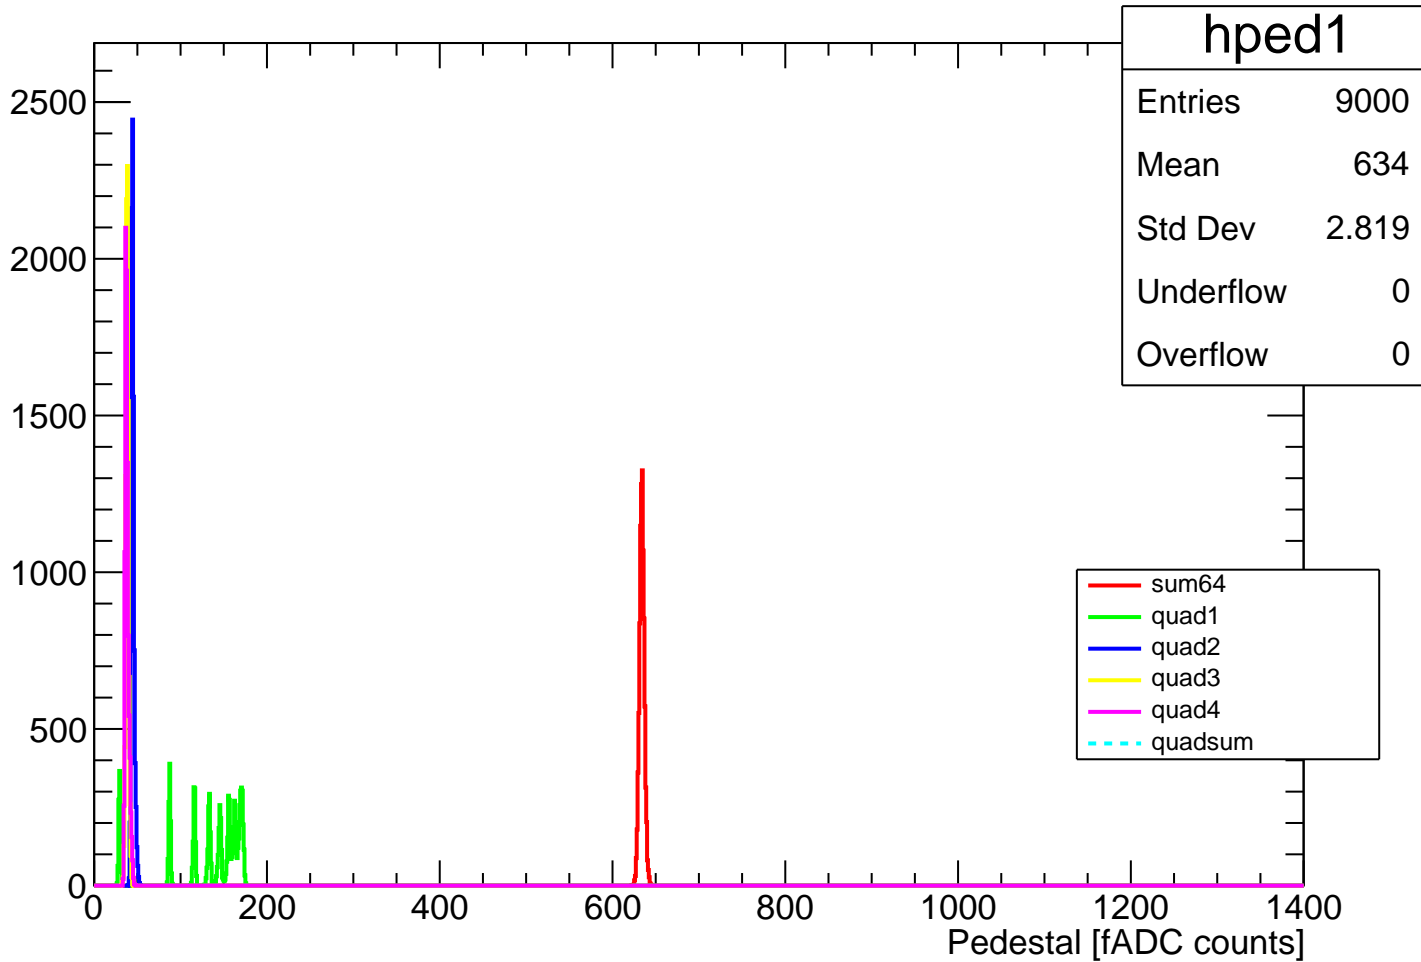

Pedestal Distribution (average fADC count between 0 - 24 ns)

Amplitude Distribution (no pedestal subtraction)

Integral Distribution (no pedestal subtraction)

hint1	
Entries	9000
Mean	5086
Std Dev	23.18
Underflow	0
Overflow	0

—	sum64
—	quad1
—	quad2
—	quad3
—	quad4
- - -	quadsum

Amplitude Distribution (with pedestal subtraction)

Integral Distribution (with pedestal subtraction)

Amplitude (pedestal subtracted)

Integral (pedestal subtracted)