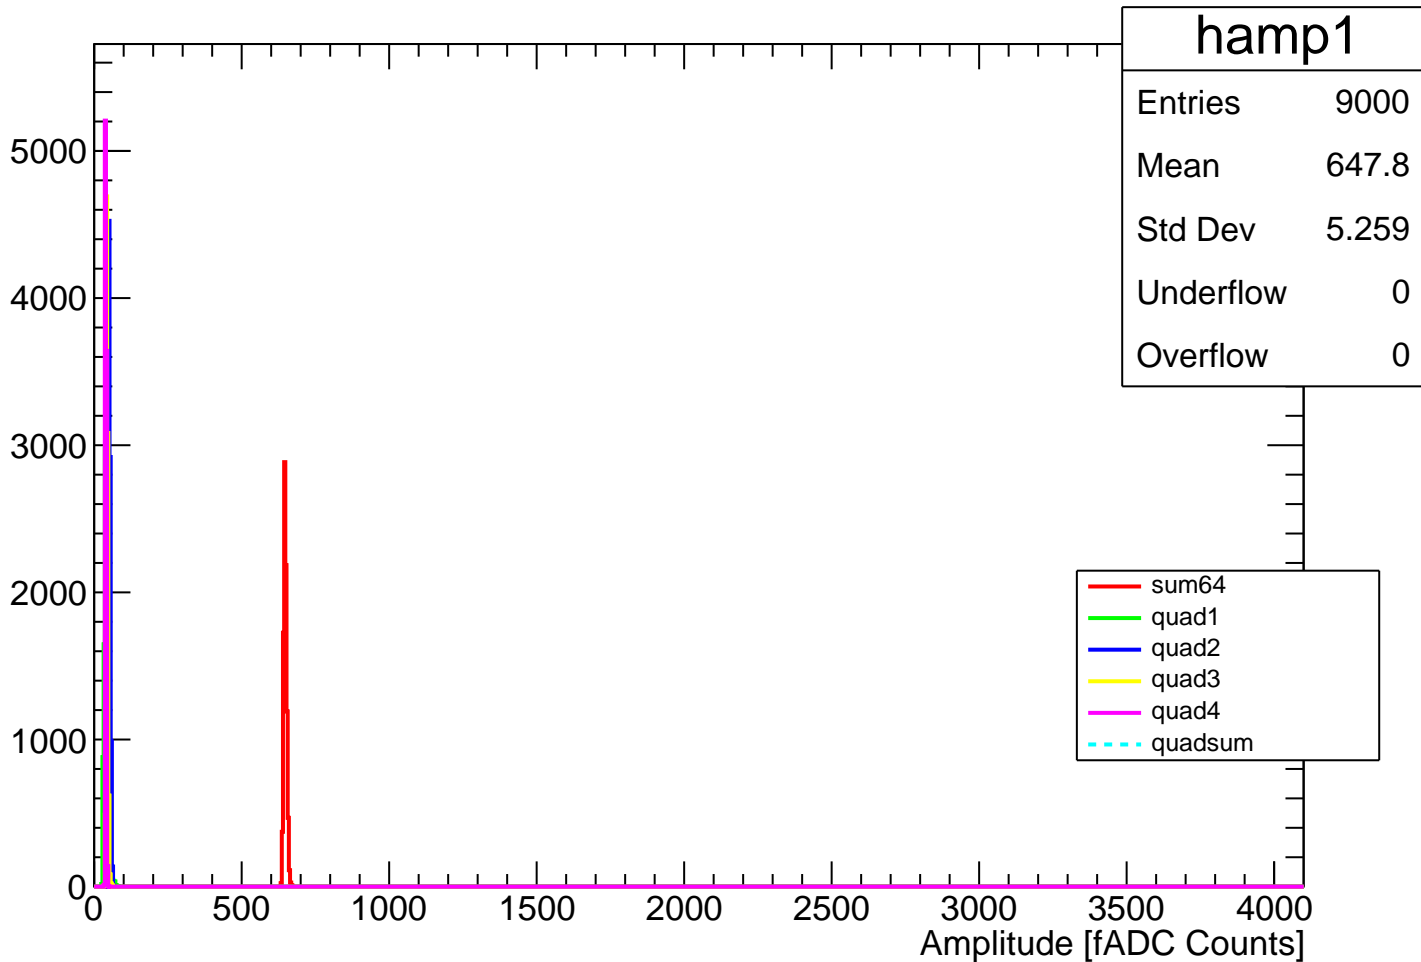

Pedestal Distribution (average fADC count between 0 - 24 ns)

Amplitude Distribution (no pedestal subtraction)

Integral Distribution (no pedestal subtraction)

hint1	
Entries	9000
Mean	5086
Std Dev	23.18
Underflow	0
Overflow	0

—	sum64
—	quad1
—	quad2
—	quad3
—	quad4
- - -	quadsum

Amplitude Distribution (with pedestal subtraction)

Integral Distribution (with pedestal subtraction)

Amplitude (pedestal subtracted)

Integral (pedestal subtracted)