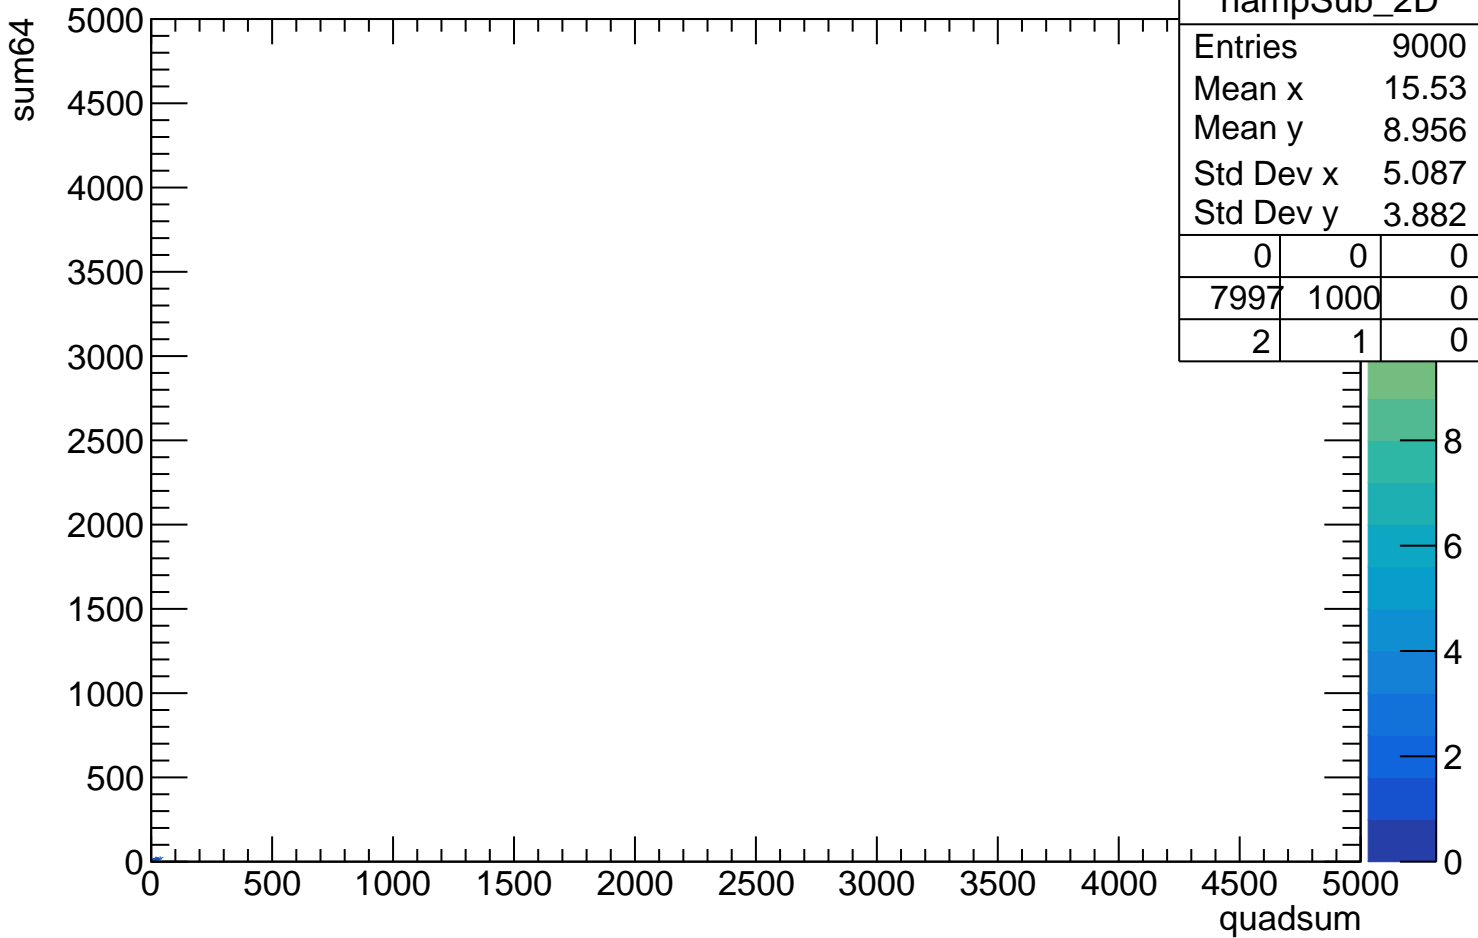

Pedestal Distribution (average fADC count between 0 - 24 ns)

Amplitude Distribution (no pedestal subtraction)

Integral Distribution (no pedestal subtraction)

hint1	
Entries	9000
Mean	5086
Std Dev	23.18
Underflow	0
Overflow	0

—	sum64
—	quad1
—	quad2
—	quad3
—	quad4
- - -	quadsum

Amplitude Distribution (with pedestal subtraction)

Integral Distribution (with pedestal subtraction)

Amplitude (pedestal subtracted)

Integral (pedestal subtracted)