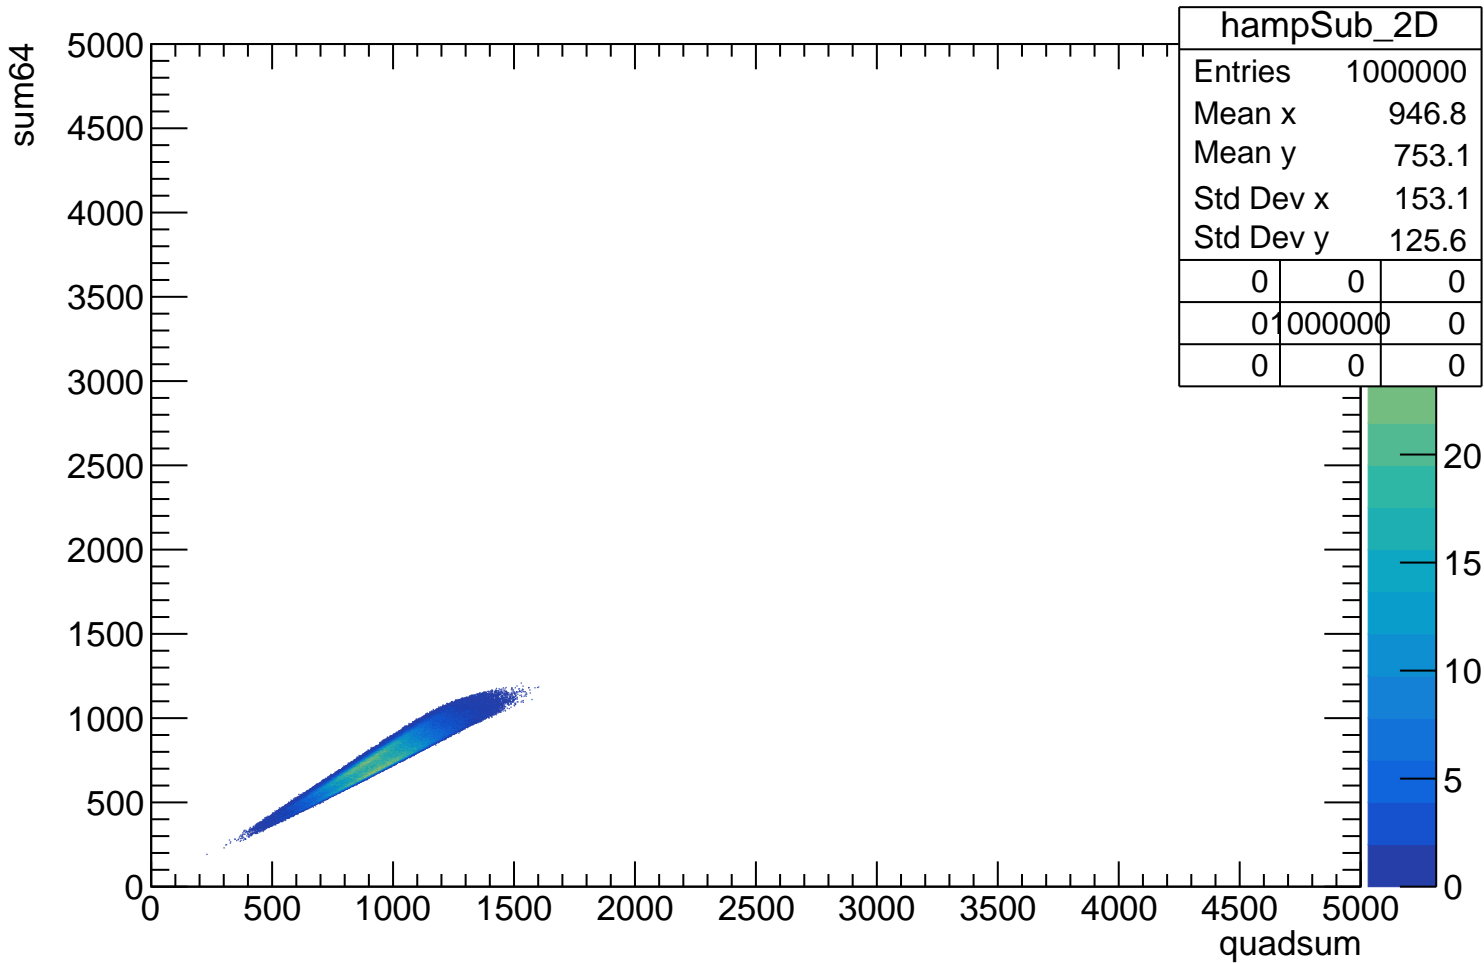

Pedestal Distribution (average fADC count between 0 - 24 ns)

Amplitude Distribution (no pedestal subtraction)

Integral Distribution (no pedestal subtraction)

Amplitude Distribution (with pedestal subtraction)

Integral Distribution (with pedestal subtraction)

Amplitude (pedestal subtracted)

Integral (pedestal subtracted)

sum164

10000
9000
8000
7000
6000
5000
4000
3000
2000
1000
0

hintSub_2D

Entries	1000000
Mean x	1764
Mean y	1704
Std Dev x	270.2
Std Dev y	256.1