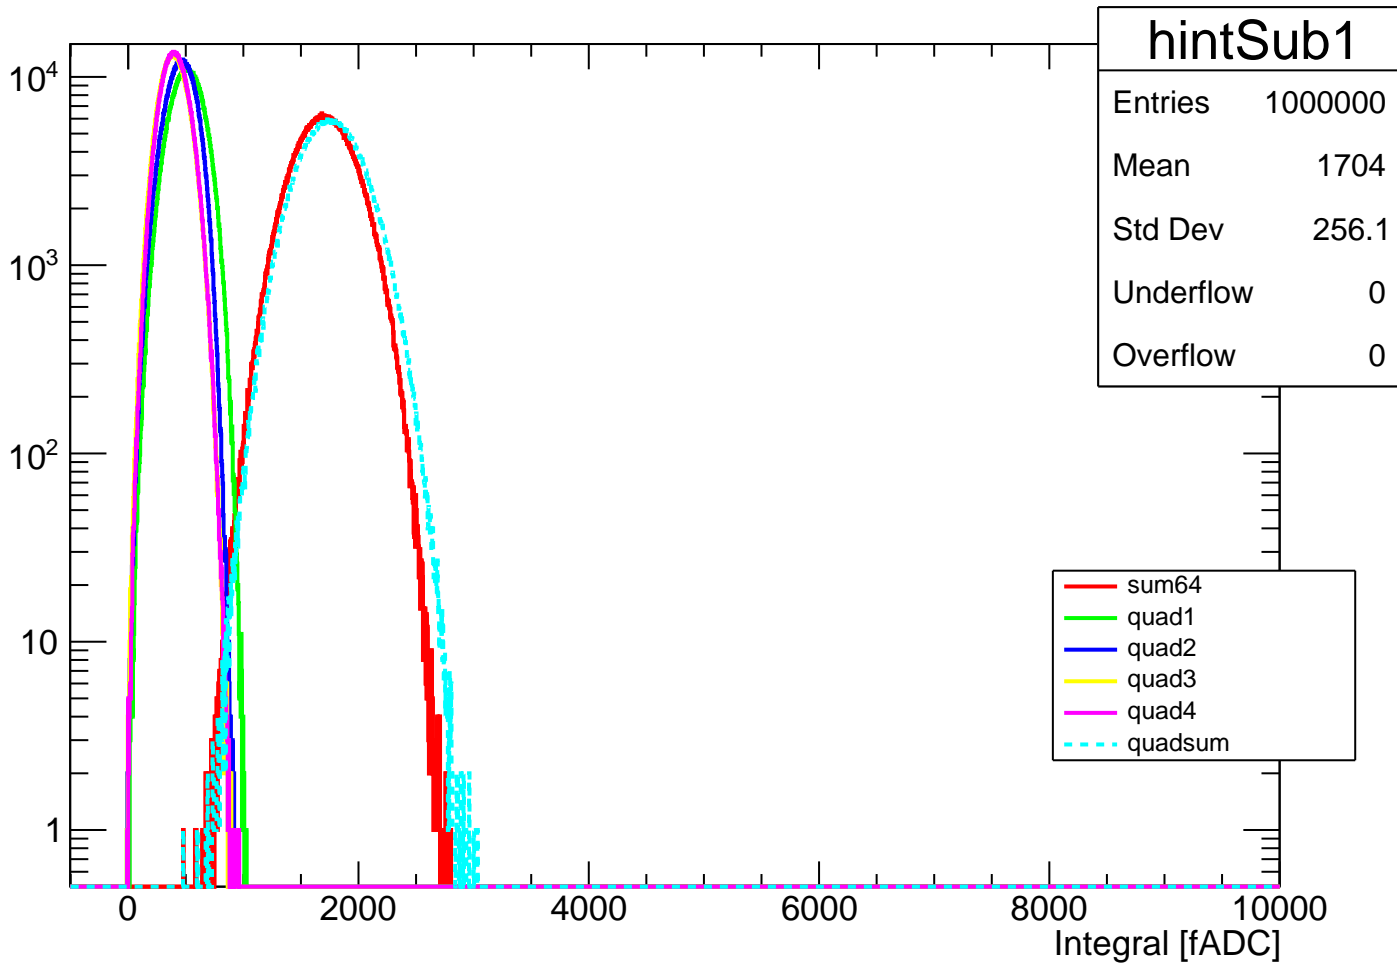

Pedestal Distribution (average fADC count between 0 - 24 ns)

Amplitude Distribution (no pedestal subtraction)

Integral Distribution (no pedestal subtraction)

Amplitude Distribution (with pedestal subtraction)

Integral Distribution (with pedestal subtraction)

Amplitude (pedestal subtracted)

Integral (pedestal subtracted)

sum164

10000
9000
8000
7000
6000
5000
4000
3000
2000
1000
0

hintSub_2D

Entries	1000000
Mean x	1764
Mean y	1704
Std Dev x	270.2
Std Dev y	256.1