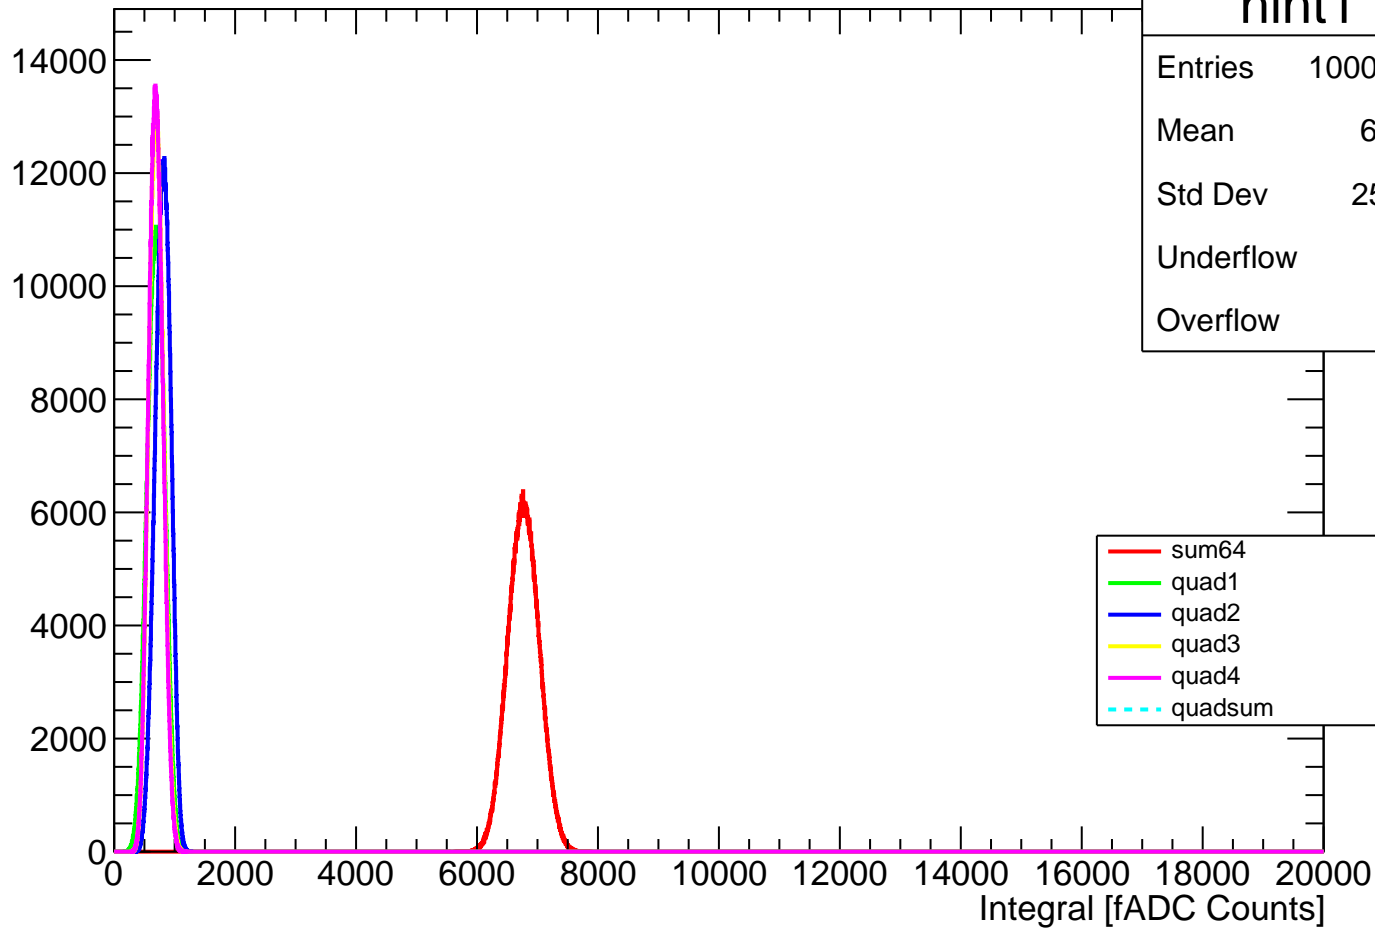

Pedestal Distribution (average fADC count between 0 - 24 ns)

Amplitude Distribution (no pedestal subtraction)

Integral Distribution (no pedestal subtraction)

Amplitude Distribution (with pedestal subtraction)

Integral Distribution (with pedestal subtraction)

Amplitude (pedestal subtracted)

Integral (pedestal subtracted)

sum164

10000
9000
8000
7000
6000
5000
4000
3000
2000
1000
0

hintSub_2D

Entries	1000000
Mean x	1764
Mean y	1704
Std Dev x	270.2
Std Dev y	256.1