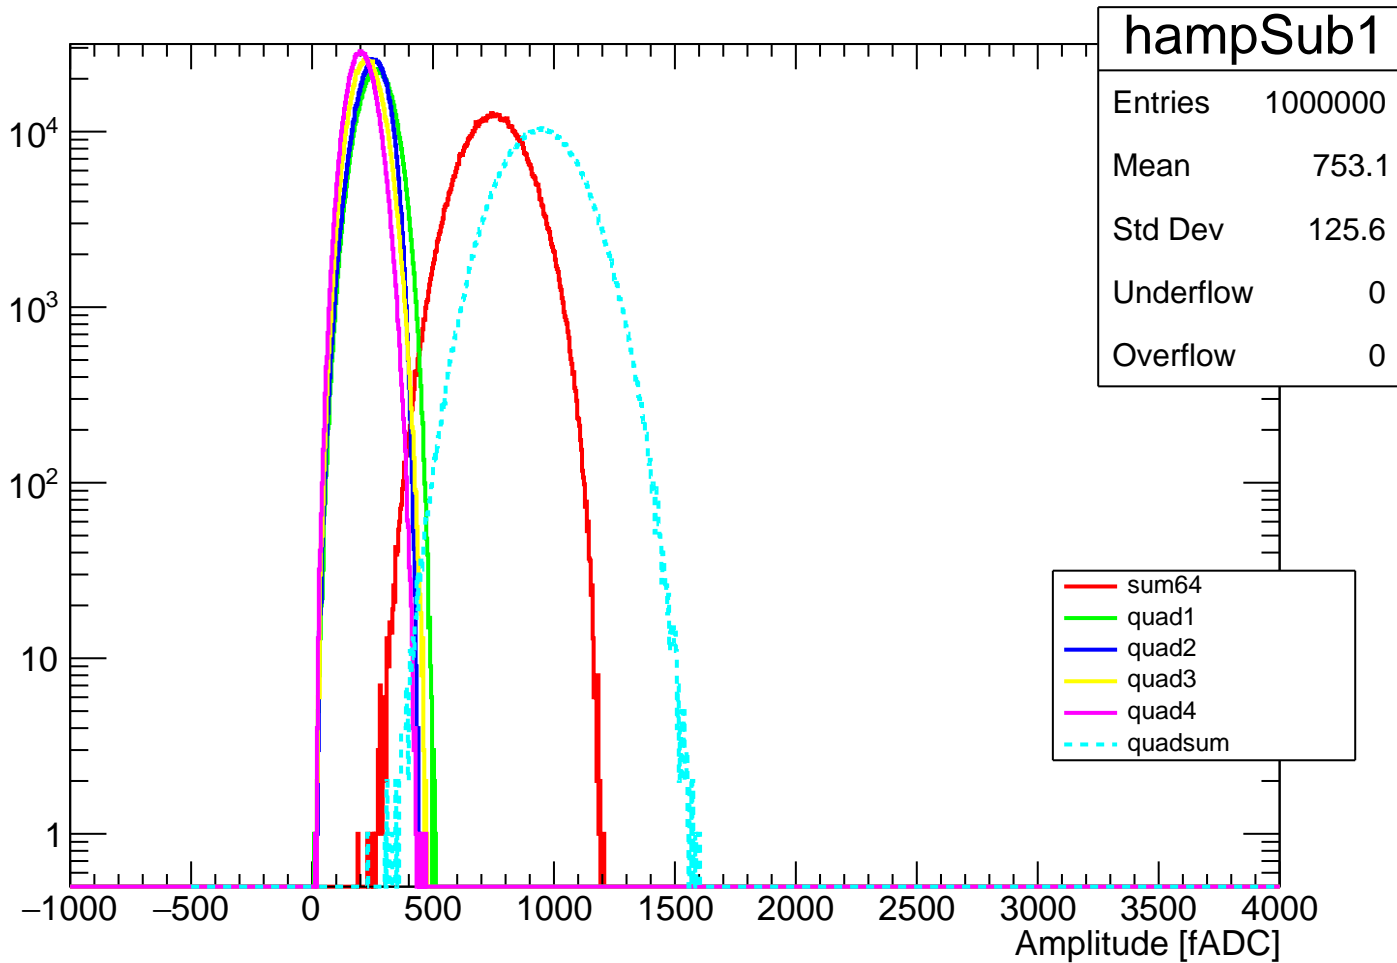

Pedestal Distribution (average fADC count between 0 - 24 ns)

Amplitude Distribution (no pedestal subtraction)

Integral Distribution (no pedestal subtraction)

Amplitude Distribution (with pedestal subtraction)

Integral Distribution (with pedestal subtraction)

Amplitude (pedestal subtracted)

Integral (pedestal subtracted)

sum164

10000
9000
8000
7000
6000
5000
4000
3000
2000
1000
0

hintSub_2D

Entries	1000000
Mean x	1764
Mean y	1704
Std Dev x	270.2
Std Dev y	256.1