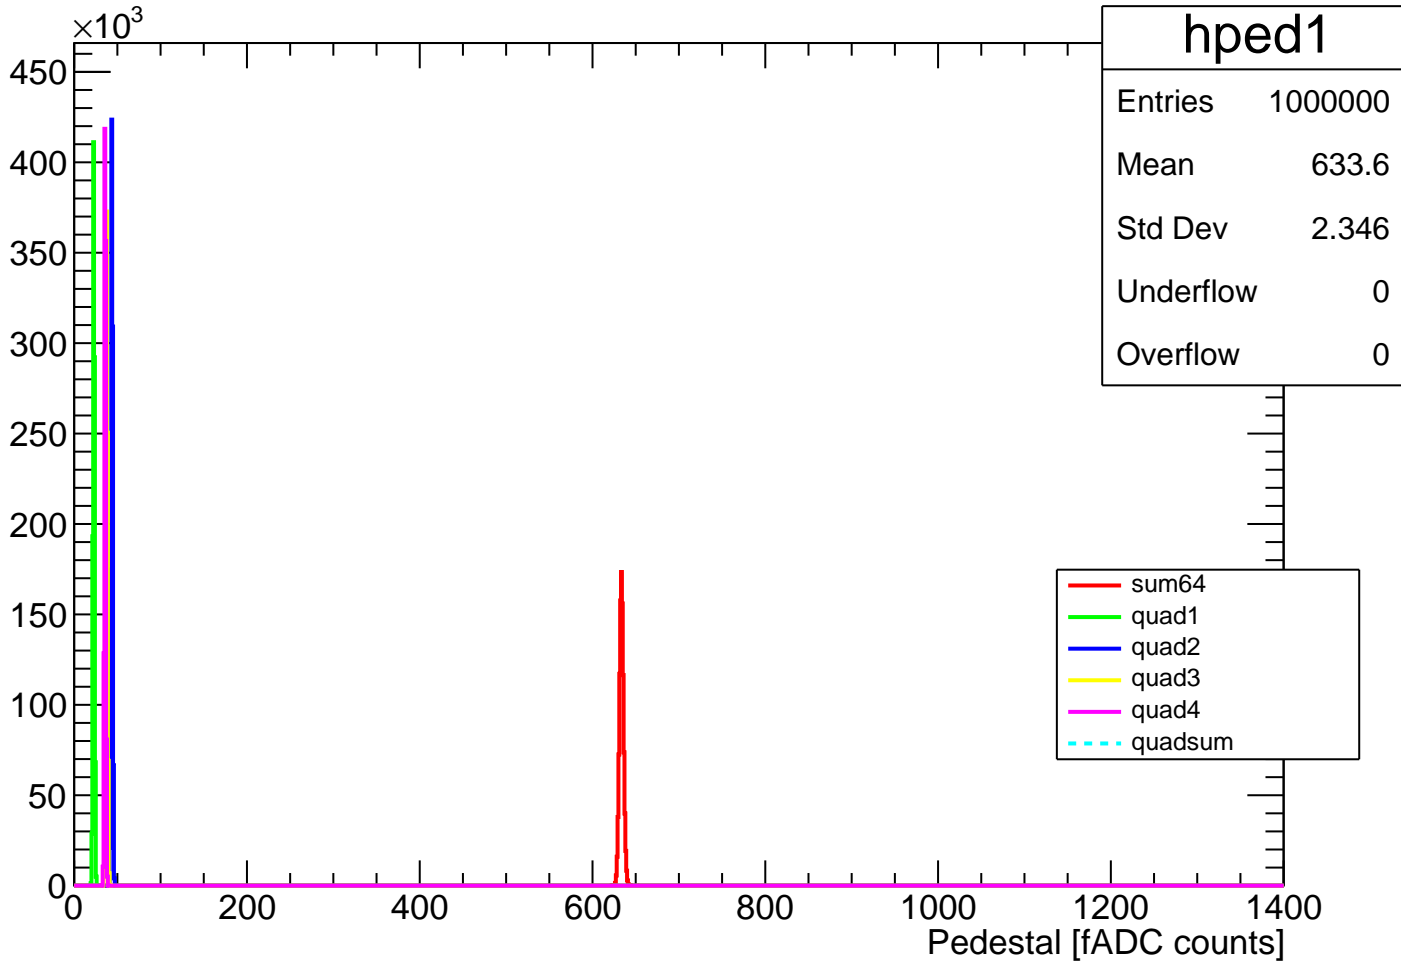

Pedestal Distribution (average fADC count between 0 - 24 ns)

Amplitude Distribution (no pedestal subtraction)

Integral Distribution (no pedestal subtraction)

Amplitude Distribution (with pedestal subtraction)

Integral Distribution (with pedestal subtraction)

Amplitude (pedestal subtracted)

Integral (pedestal subtracted)

sum164

10000
9000
8000
7000
6000
5000
4000
3000
2000
1000
0

hintSub_2D

Entries	1000000
Mean x	1764
Mean y	1704
Std Dev x	270.2
Std Dev y	256.1