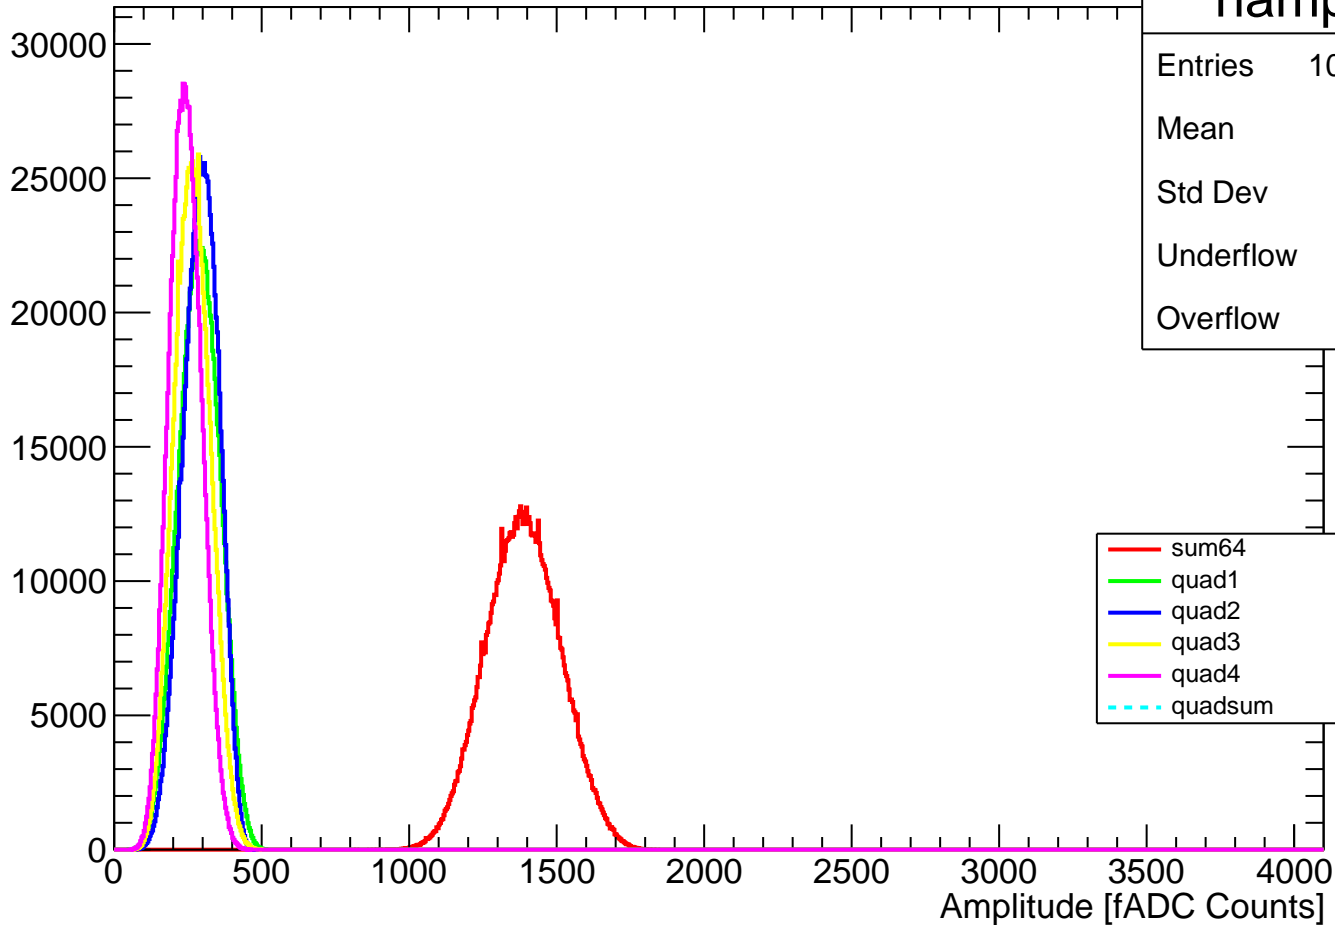

Pedestal Distribution (average fADC count between 0 - 24 ns)

Amplitude Distribution (no pedestal subtraction)

Integral Distribution (no pedestal subtraction)

Amplitude Distribution (with pedestal subtraction)

Integral Distribution (with pedestal subtraction)

Amplitude (pedestal subtracted)

Integral (pedestal subtracted)

sum164

10000
9000
8000
7000
6000
5000
4000
3000
2000
1000
0

hintSub_2D

Entries	1000000
Mean x	1764
Mean y	1704
Std Dev x	270.2
Std Dev y	256.1