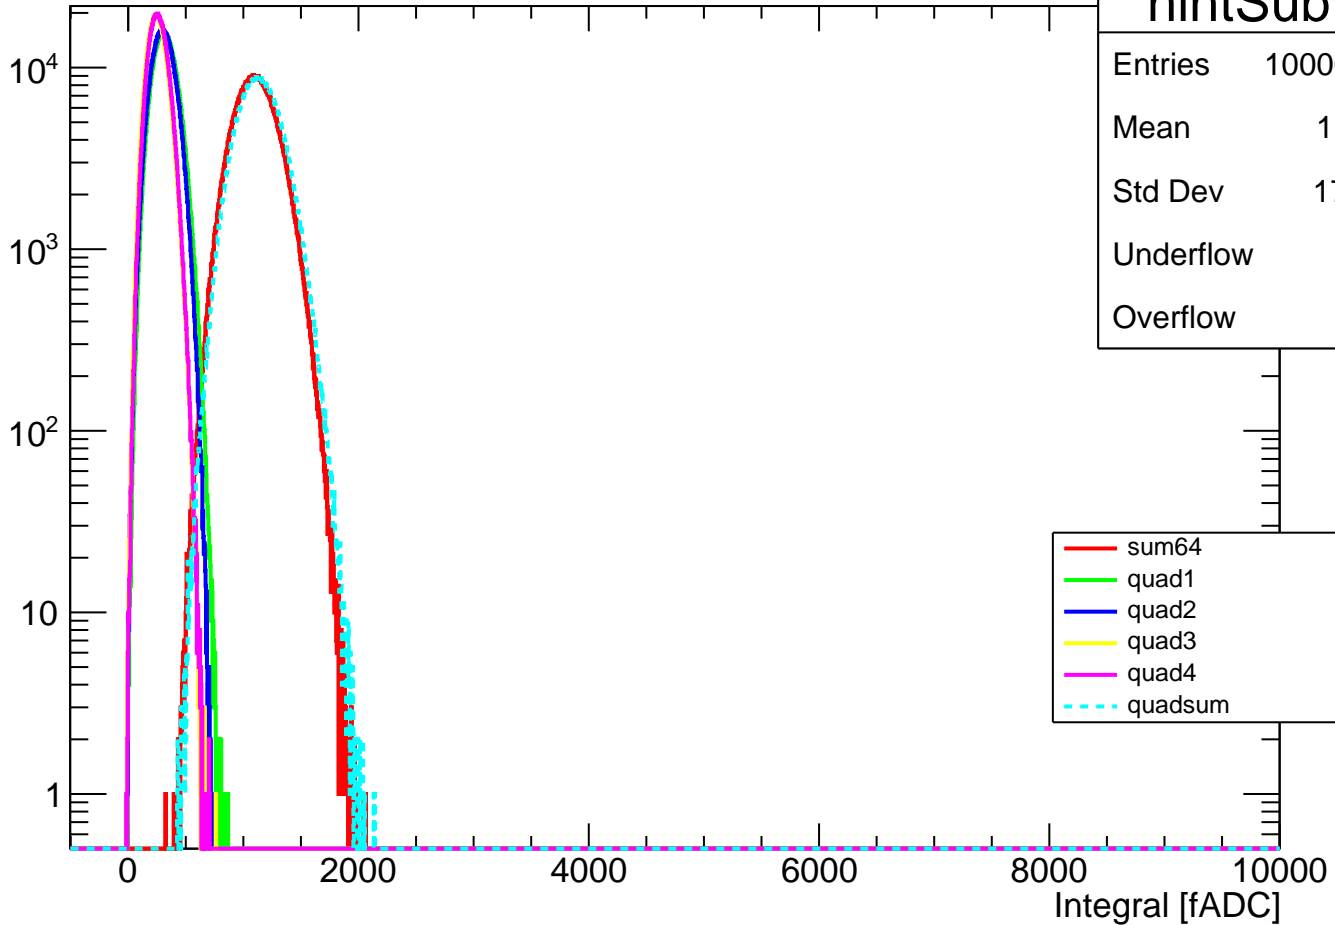

Pedestal Distribution (average fADC count between 0 - 24 ns)

Amplitude Distribution (no pedestal subtraction)

hamp1

Entries	1000000
Mean	1100
Std Dev	87.45
Underflow	0
Overflow	0

— sum64
— quad1
— quad2
— quad3
— quad4
- - - quadsum

Integral Distribution (no pedestal subtraction)

Amplitude Distribution (with pedestal subtraction)

Integral Distribution (with pedestal subtraction)

Amplitude (pedestal subtracted)

Integral (pedestal subtracted)