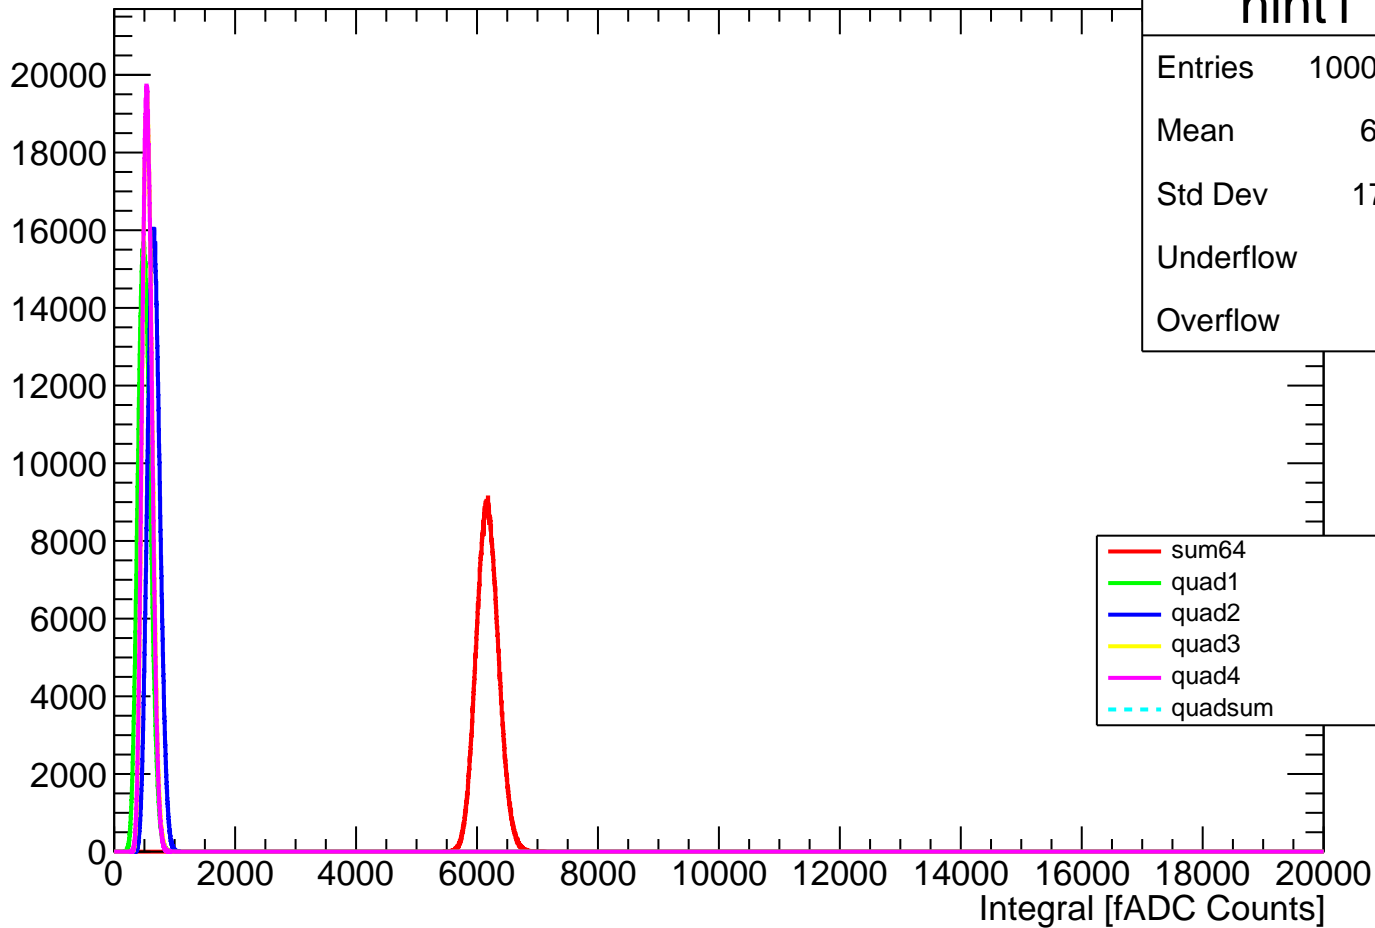

Pedestal Distribution (average fADC count between 0 - 24 ns)

Amplitude Distribution (no pedestal subtraction)

hamp1

Entries	1000000
Mean	1100
Std Dev	87.45
Underflow	0
Overflow	0

— sum64
— quad1
— quad2
— quad3
— quad4
- - - quadsum

Integral Distribution (no pedestal subtraction)

Amplitude Distribution (with pedestal subtraction)

Integral Distribution (with pedestal subtraction)

Amplitude (pedestal subtracted)

Integral (pedestal subtracted)