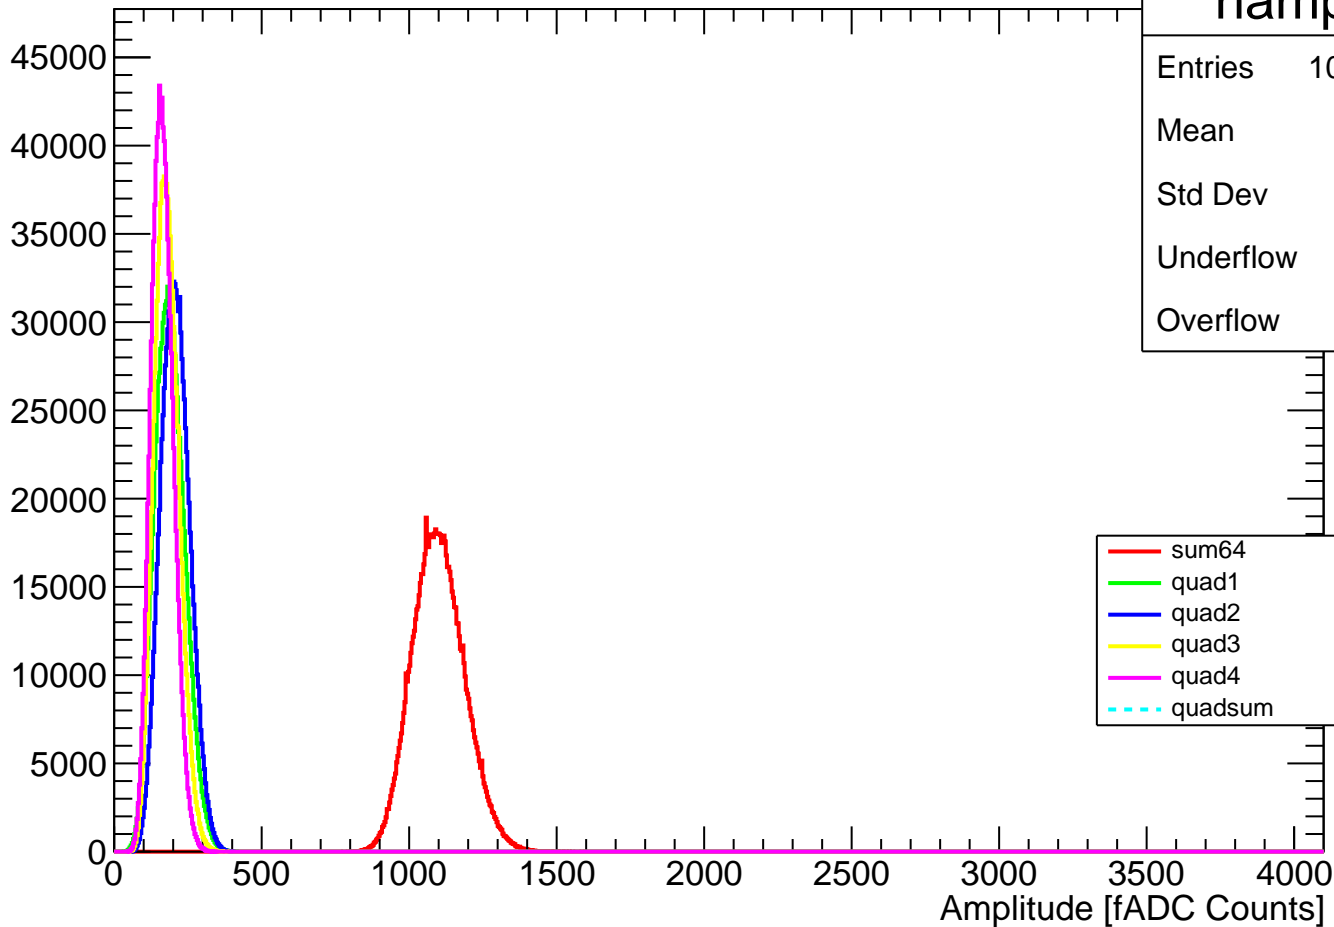

Pedestal Distribution (average fADC count between 0 - 24 ns)

Amplitude Distribution (no pedestal subtraction)

hamp1

Entries	1000000
Mean	1100
Std Dev	87.45
Underflow	0
Overflow	0

— sum64
— quad1
— quad2
— quad3
— quad4
- - - quadsum

Integral Distribution (no pedestal subtraction)

Amplitude Distribution (with pedestal subtraction)

Integral Distribution (with pedestal subtraction)

Amplitude (pedestal subtracted)

Integral (pedestal subtracted)