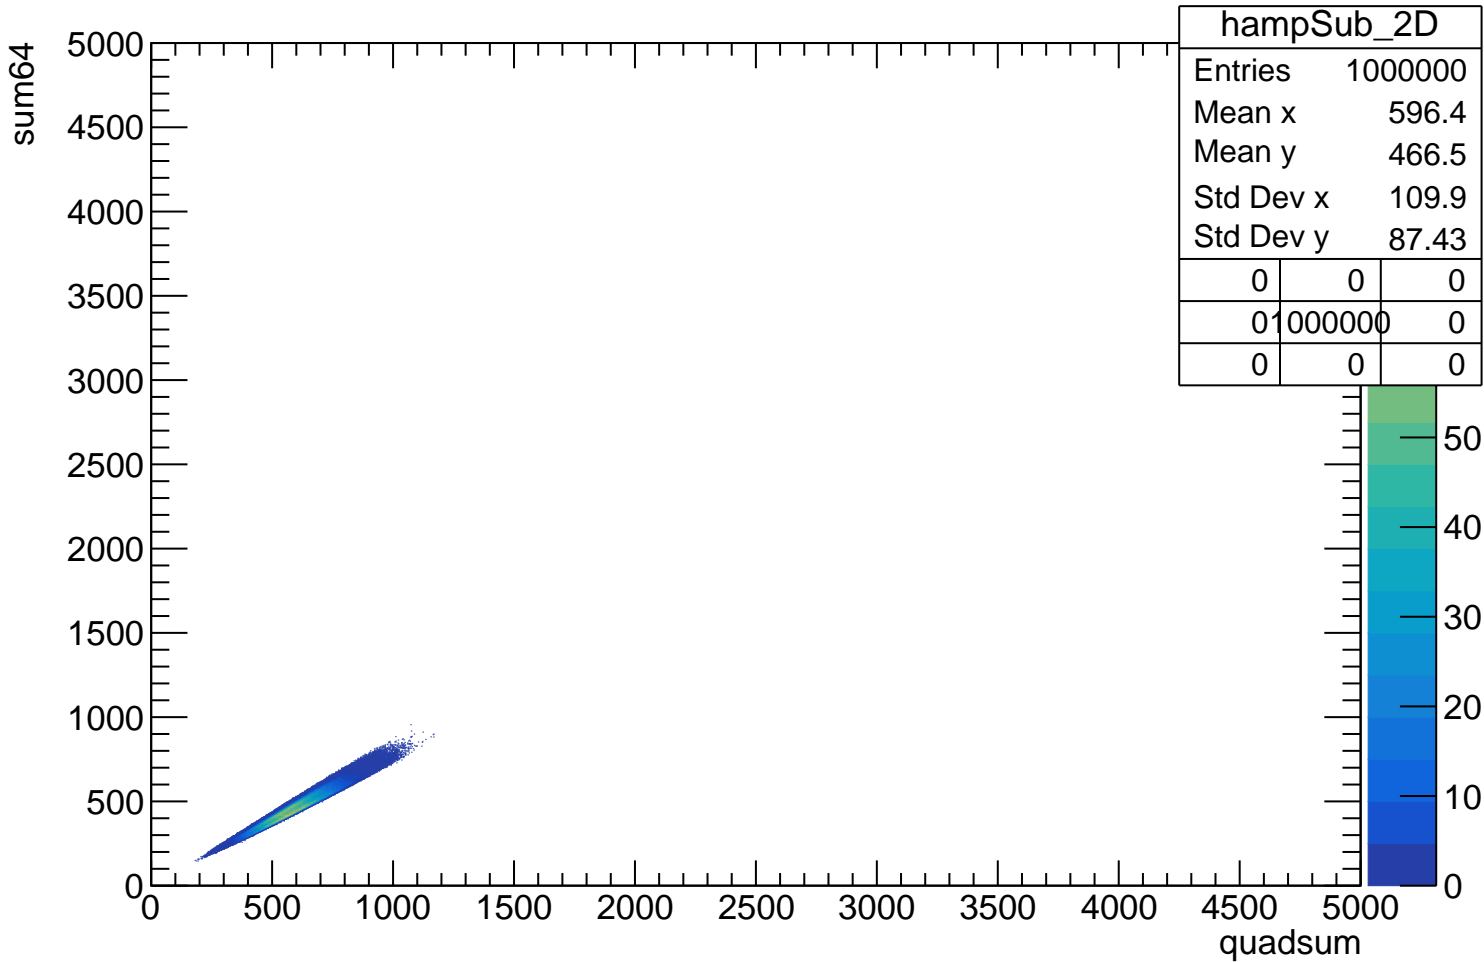

Pedestal Distribution (average fADC count between 0 - 24 ns)

Amplitude Distribution (no pedestal subtraction)

hamp1

Entries	1000000
Mean	1100
Std Dev	87.45
Underflow	0
Overflow	0

— sum64
— quad1
— quad2
— quad3
— quad4
- - - quadsum

Integral Distribution (no pedestal subtraction)

Amplitude Distribution (with pedestal subtraction)

Integral Distribution (with pedestal subtraction)

Amplitude (pedestal subtracted)

Integral (pedestal subtracted)