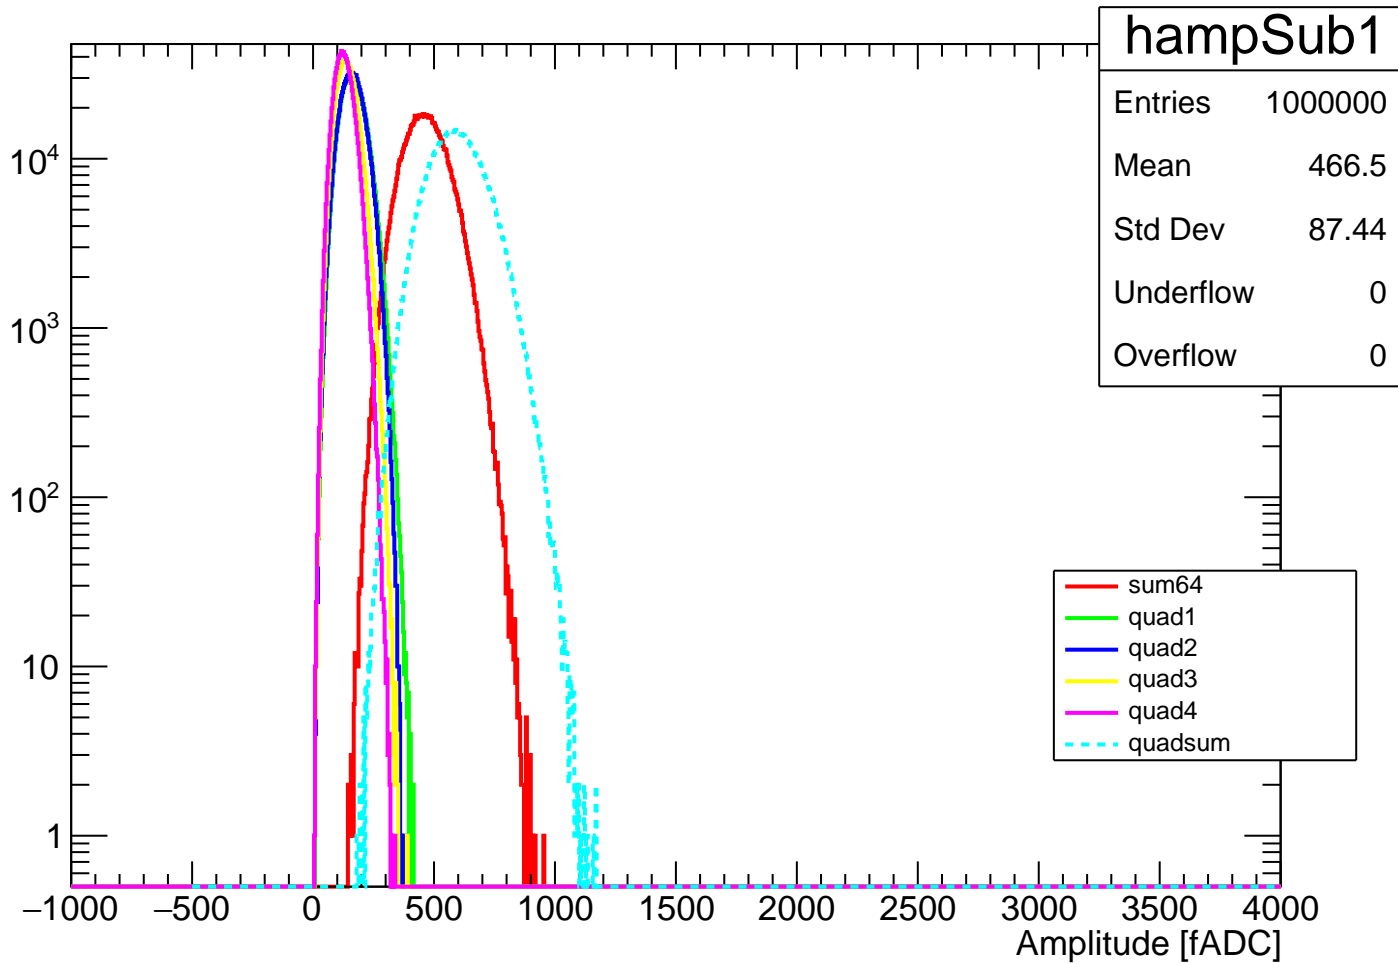

Pedestal Distribution (average fADC count between 0 - 24 ns)

Amplitude Distribution (no pedestal subtraction)

hamp1

Entries	1000000
Mean	1100
Std Dev	87.45
Underflow	0
Overflow	0

— sum64
— quad1
— quad2
— quad3
— quad4
- - - quadsum

Integral Distribution (no pedestal subtraction)

Amplitude Distribution (with pedestal subtraction)

Integral Distribution (with pedestal subtraction)

Amplitude (pedestal subtracted)

Integral (pedestal subtracted)