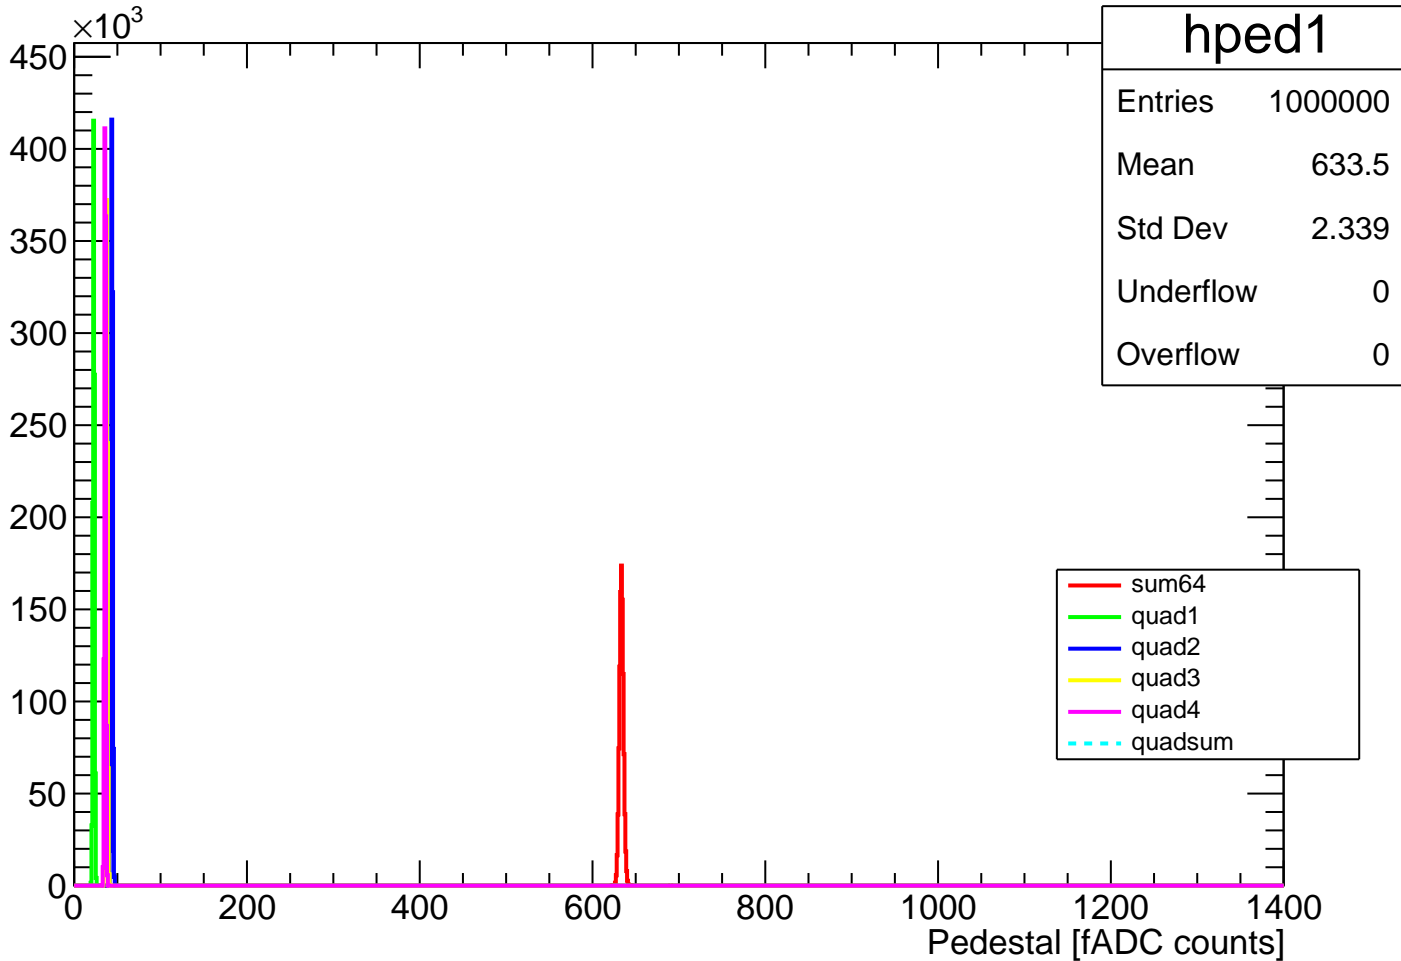

Pedestal Distribution (average fADC count between 0 - 24 ns)

Amplitude Distribution (no pedestal subtraction)

hamp1

Entries	1000000
Mean	1100
Std Dev	87.45
Underflow	0
Overflow	0

— sum64
— quad1
— quad2
— quad3
— quad4
- - - quadsum

Integral Distribution (no pedestal subtraction)

Amplitude Distribution (with pedestal subtraction)

Integral Distribution (with pedestal subtraction)

Amplitude (pedestal subtracted)

Integral (pedestal subtracted)