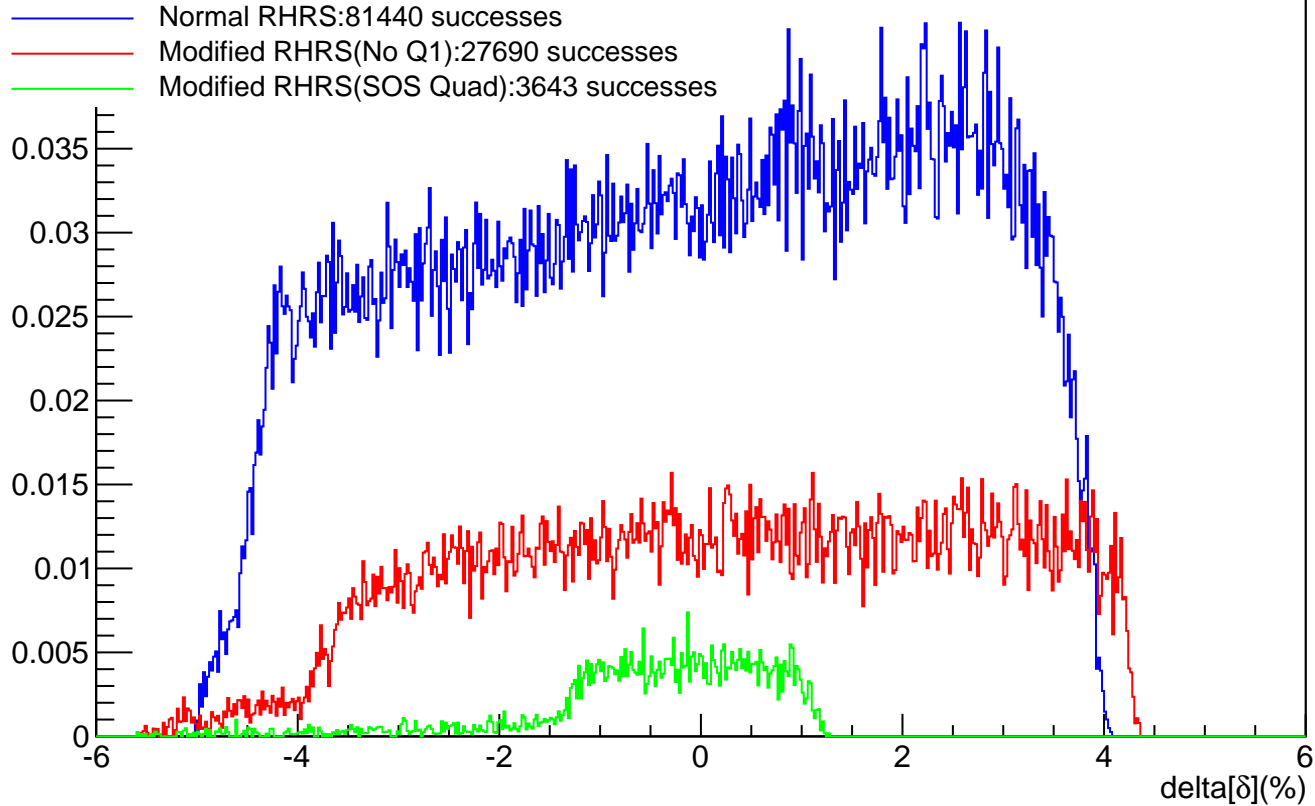

# RHRS Comparison:Generated Variables

250000 Events Generated for each Configuration

# RHRS Comparison:Generated Variables