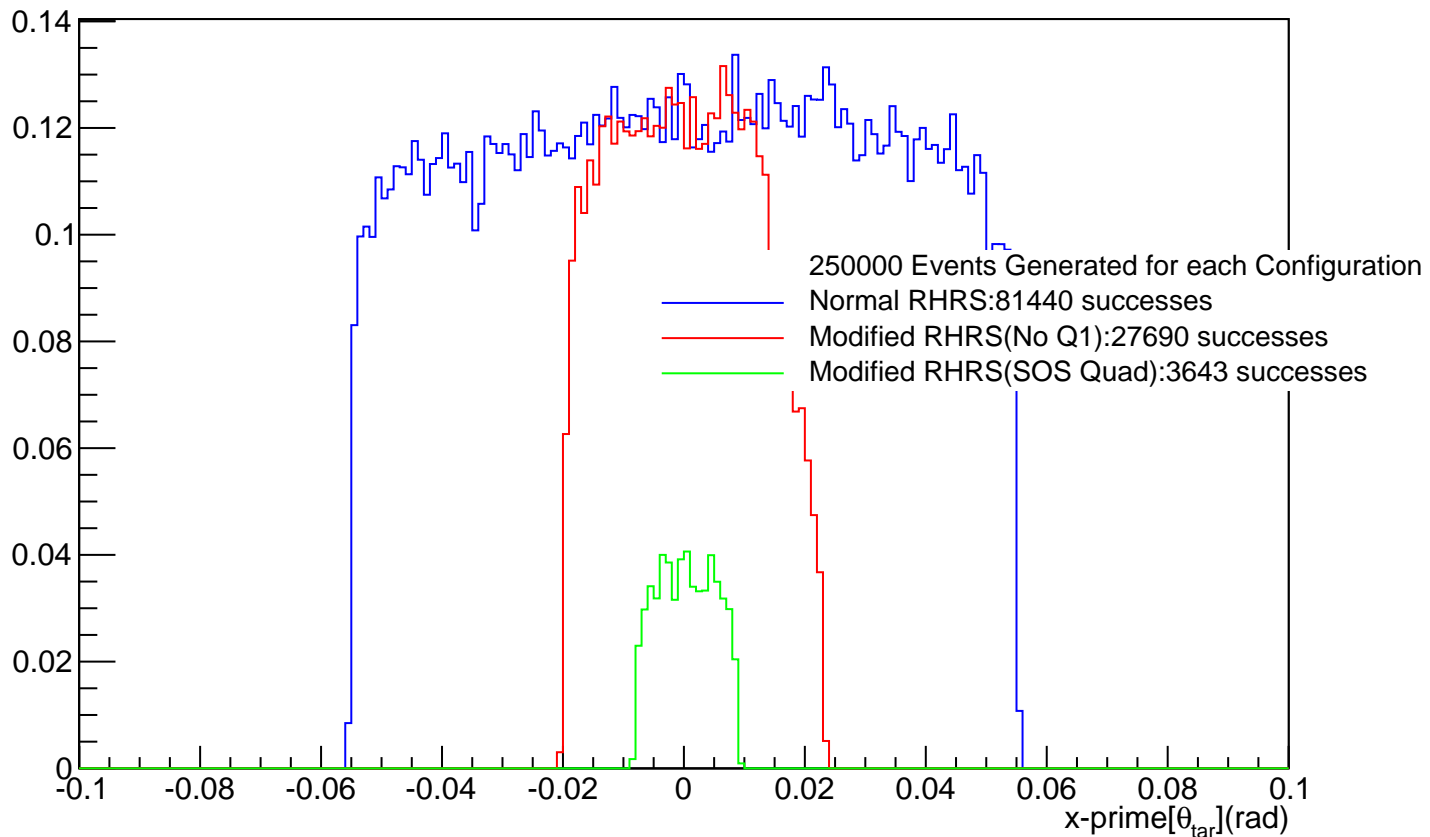

# RHRS Comparison:Generated Variables

250000 Events Generated for each Configuration

# RHRS Comparison:Generated Variables