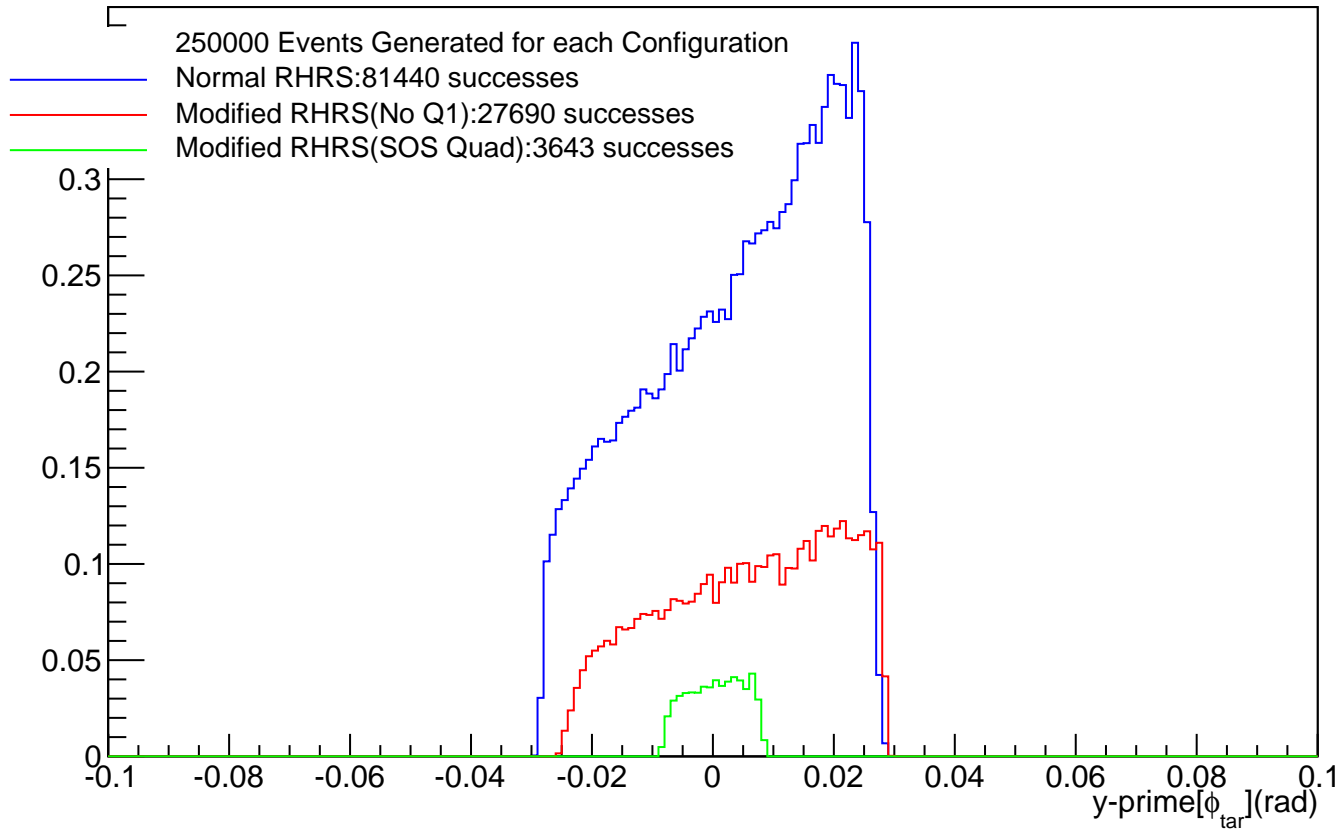

# RHRS Comparison:Generated Variables

250000 Events Generated for each Configuration

# RHRS Comparison:Generated Variables