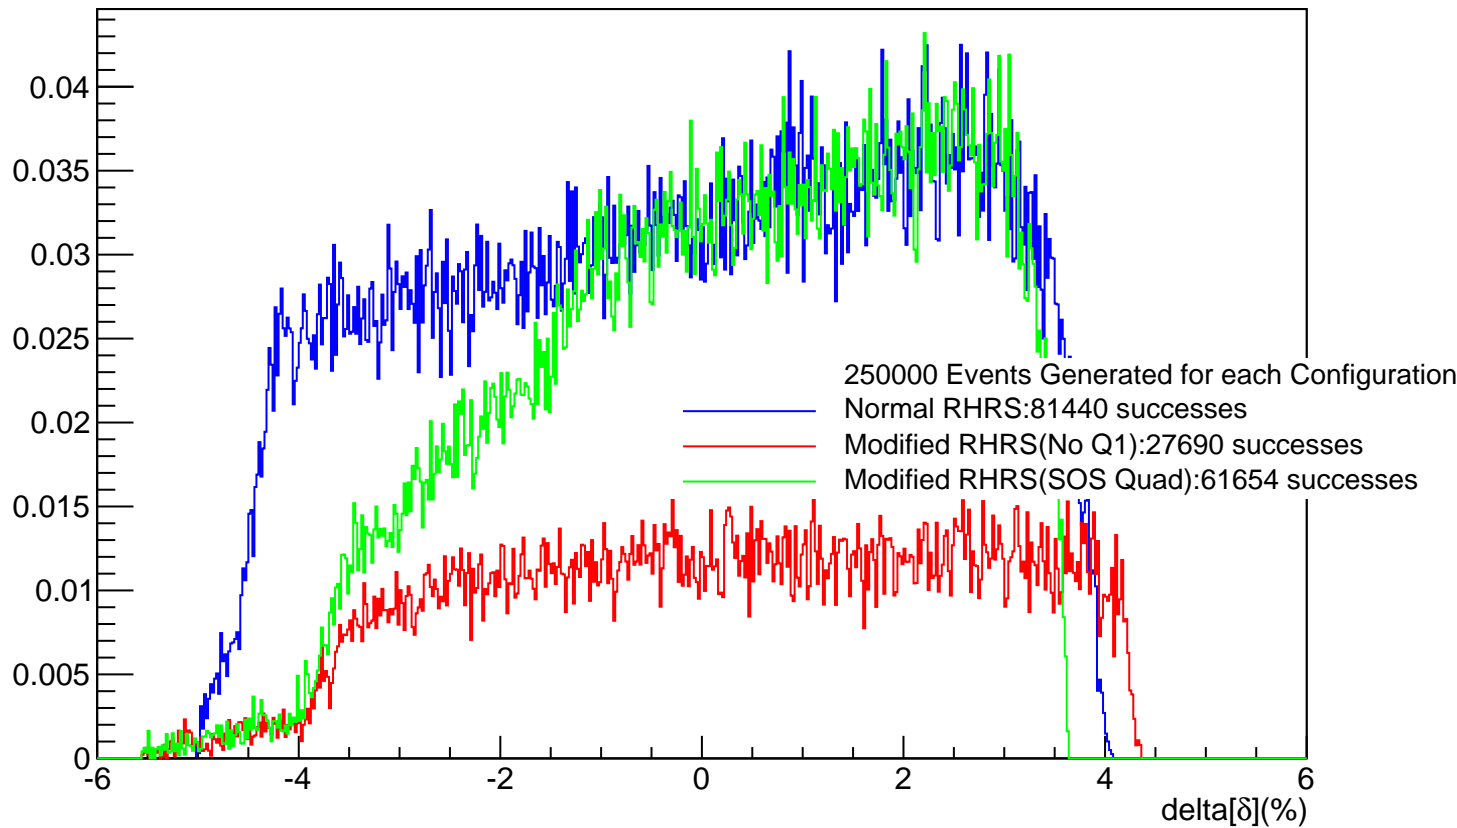

RHRS Comparison:Generated Variables

RHRS Comparison:Generated Variables

250000 Events Generated for each Configuration

RHRS Comparison:Generated Variables

RHRS Comparison: Generated Variables