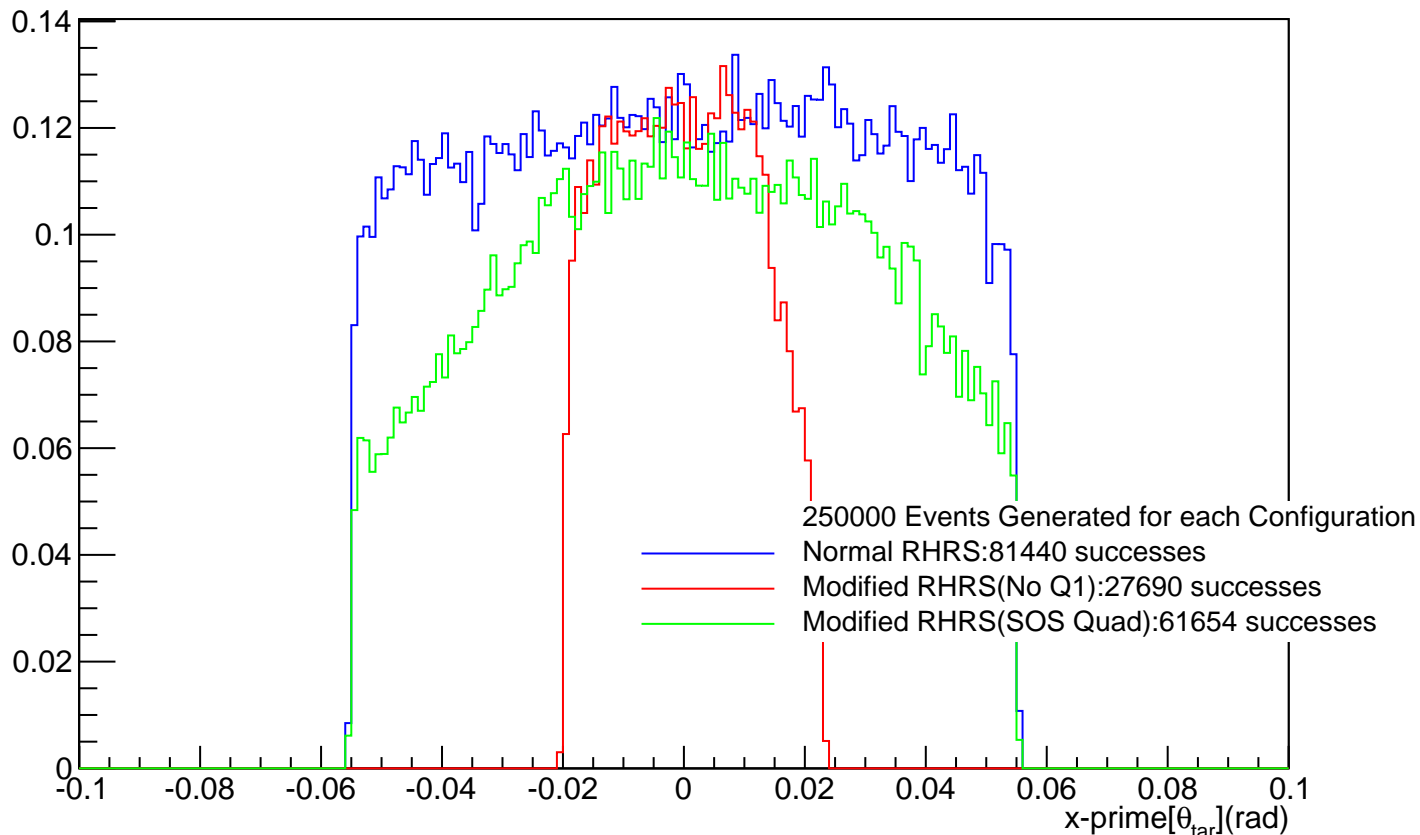

RHRS Comparison:Generated Variables

RHRS Comparison:Generated Variables

250000 Events Generated for each Configuration

RHRS Comparison:Generated Variables

RHRS Comparison: Generated Variables