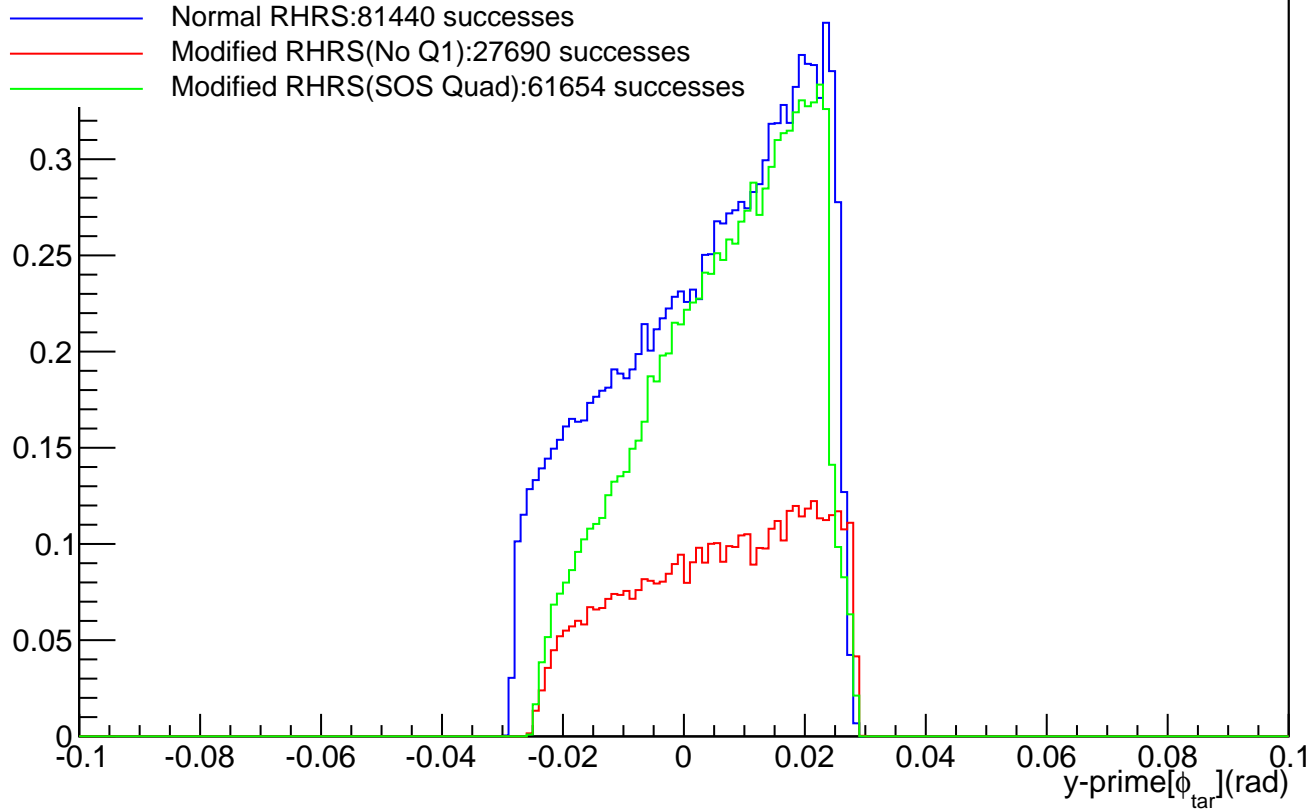

RHRS Comparison:Generated Variables

RHRS Comparison:Generated Variables

250000 Events Generated for each Configuration

RHRS Comparison:Generated Variables

RHRS Comparison: Generated Variables