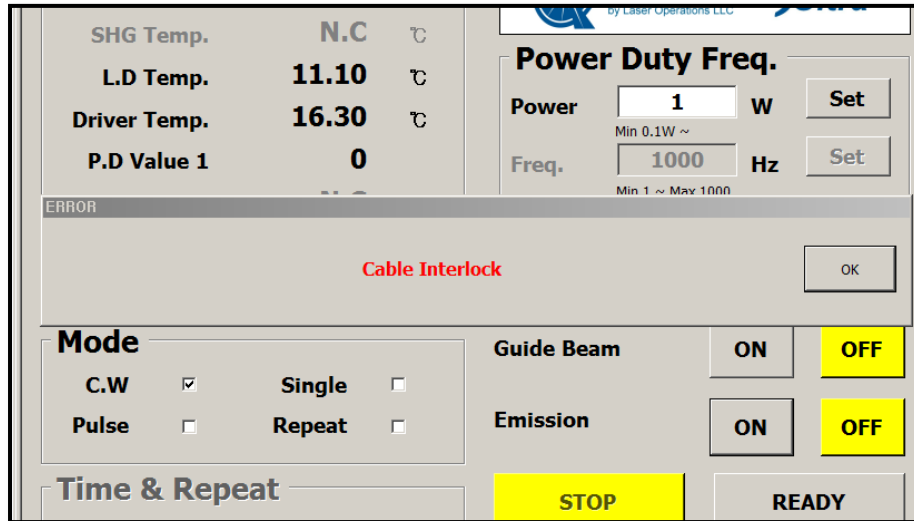

# Sultra-System Interlock

Interlock(J6)  
#1, #2 Short

INTERLOCK
#1(VCC)
#2(SIGNAL)
#3(GND)

# Sultra-System Interlock

When I open the circuit, the system will pop up an error message.