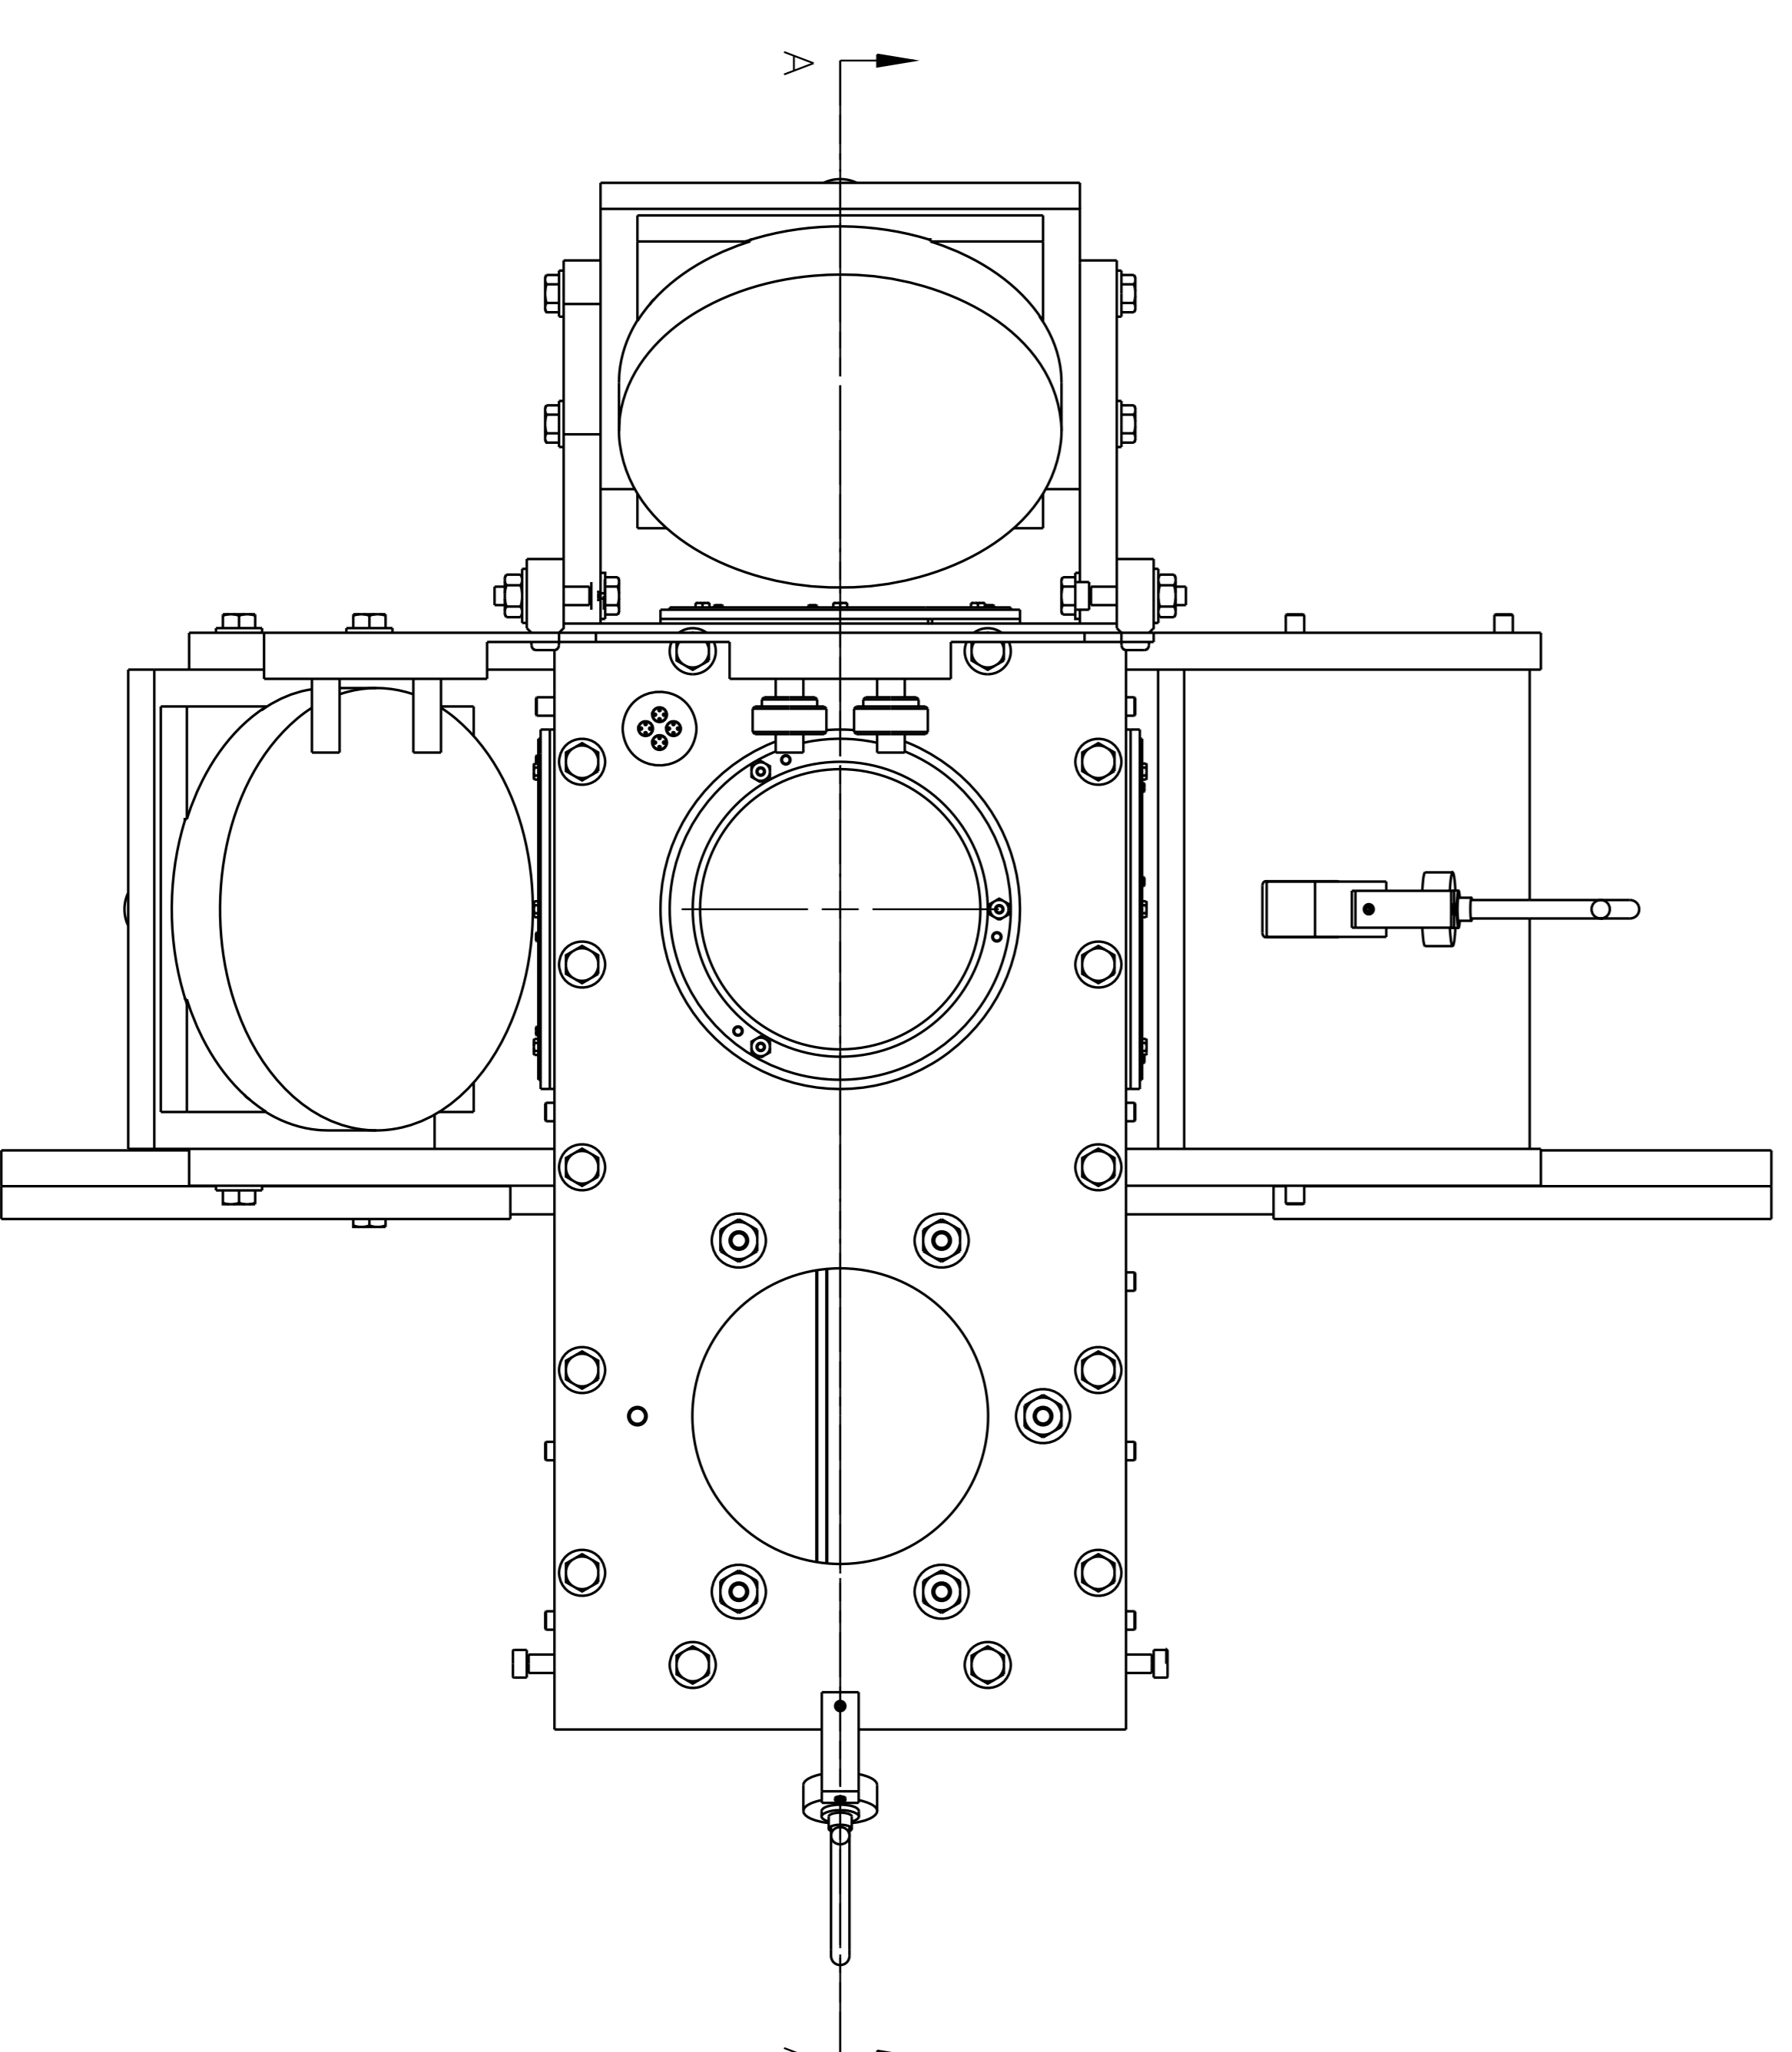

EPR COIL - SECTION A-A CUT THRU OVEN

21 JUN 11

TOP VIEW - CS85 OVEN ASSY