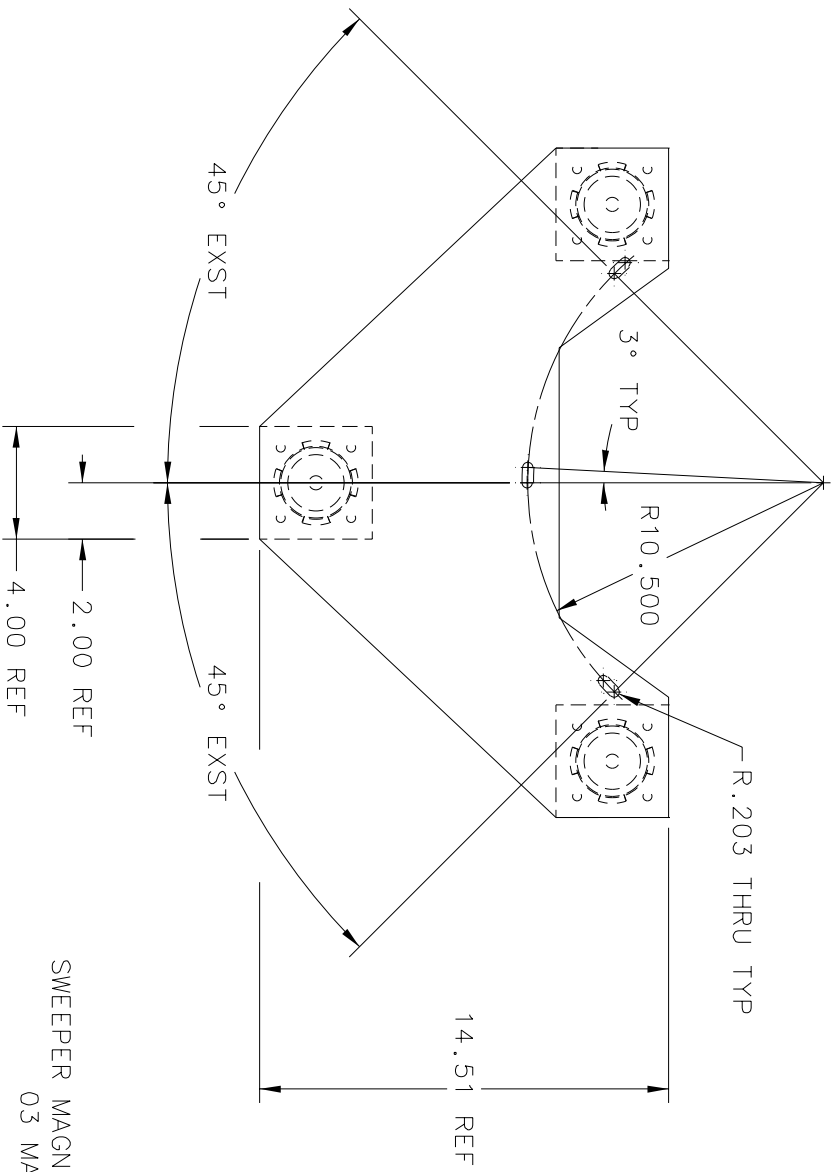

FRONT VIEW

BOTTOM VIEW

SWEEPER MAGNET MOUNT MOD
03 MAY 05