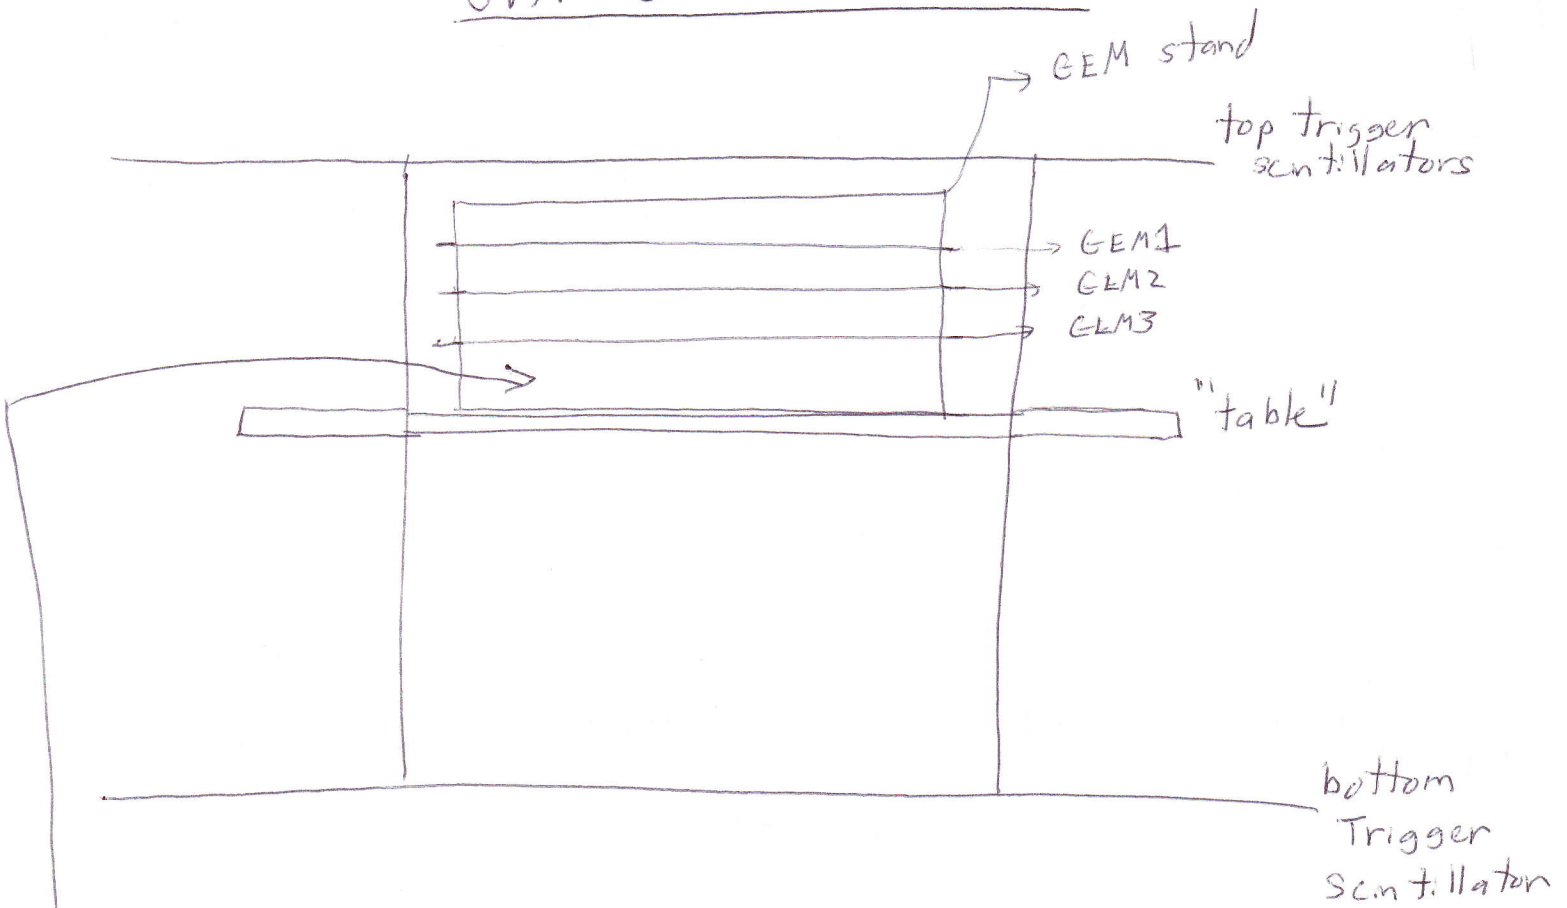

OVA GEM Test stand

→ Test Scintillator for timing resolution sits on the "table" under the 3 GEM Chambers.