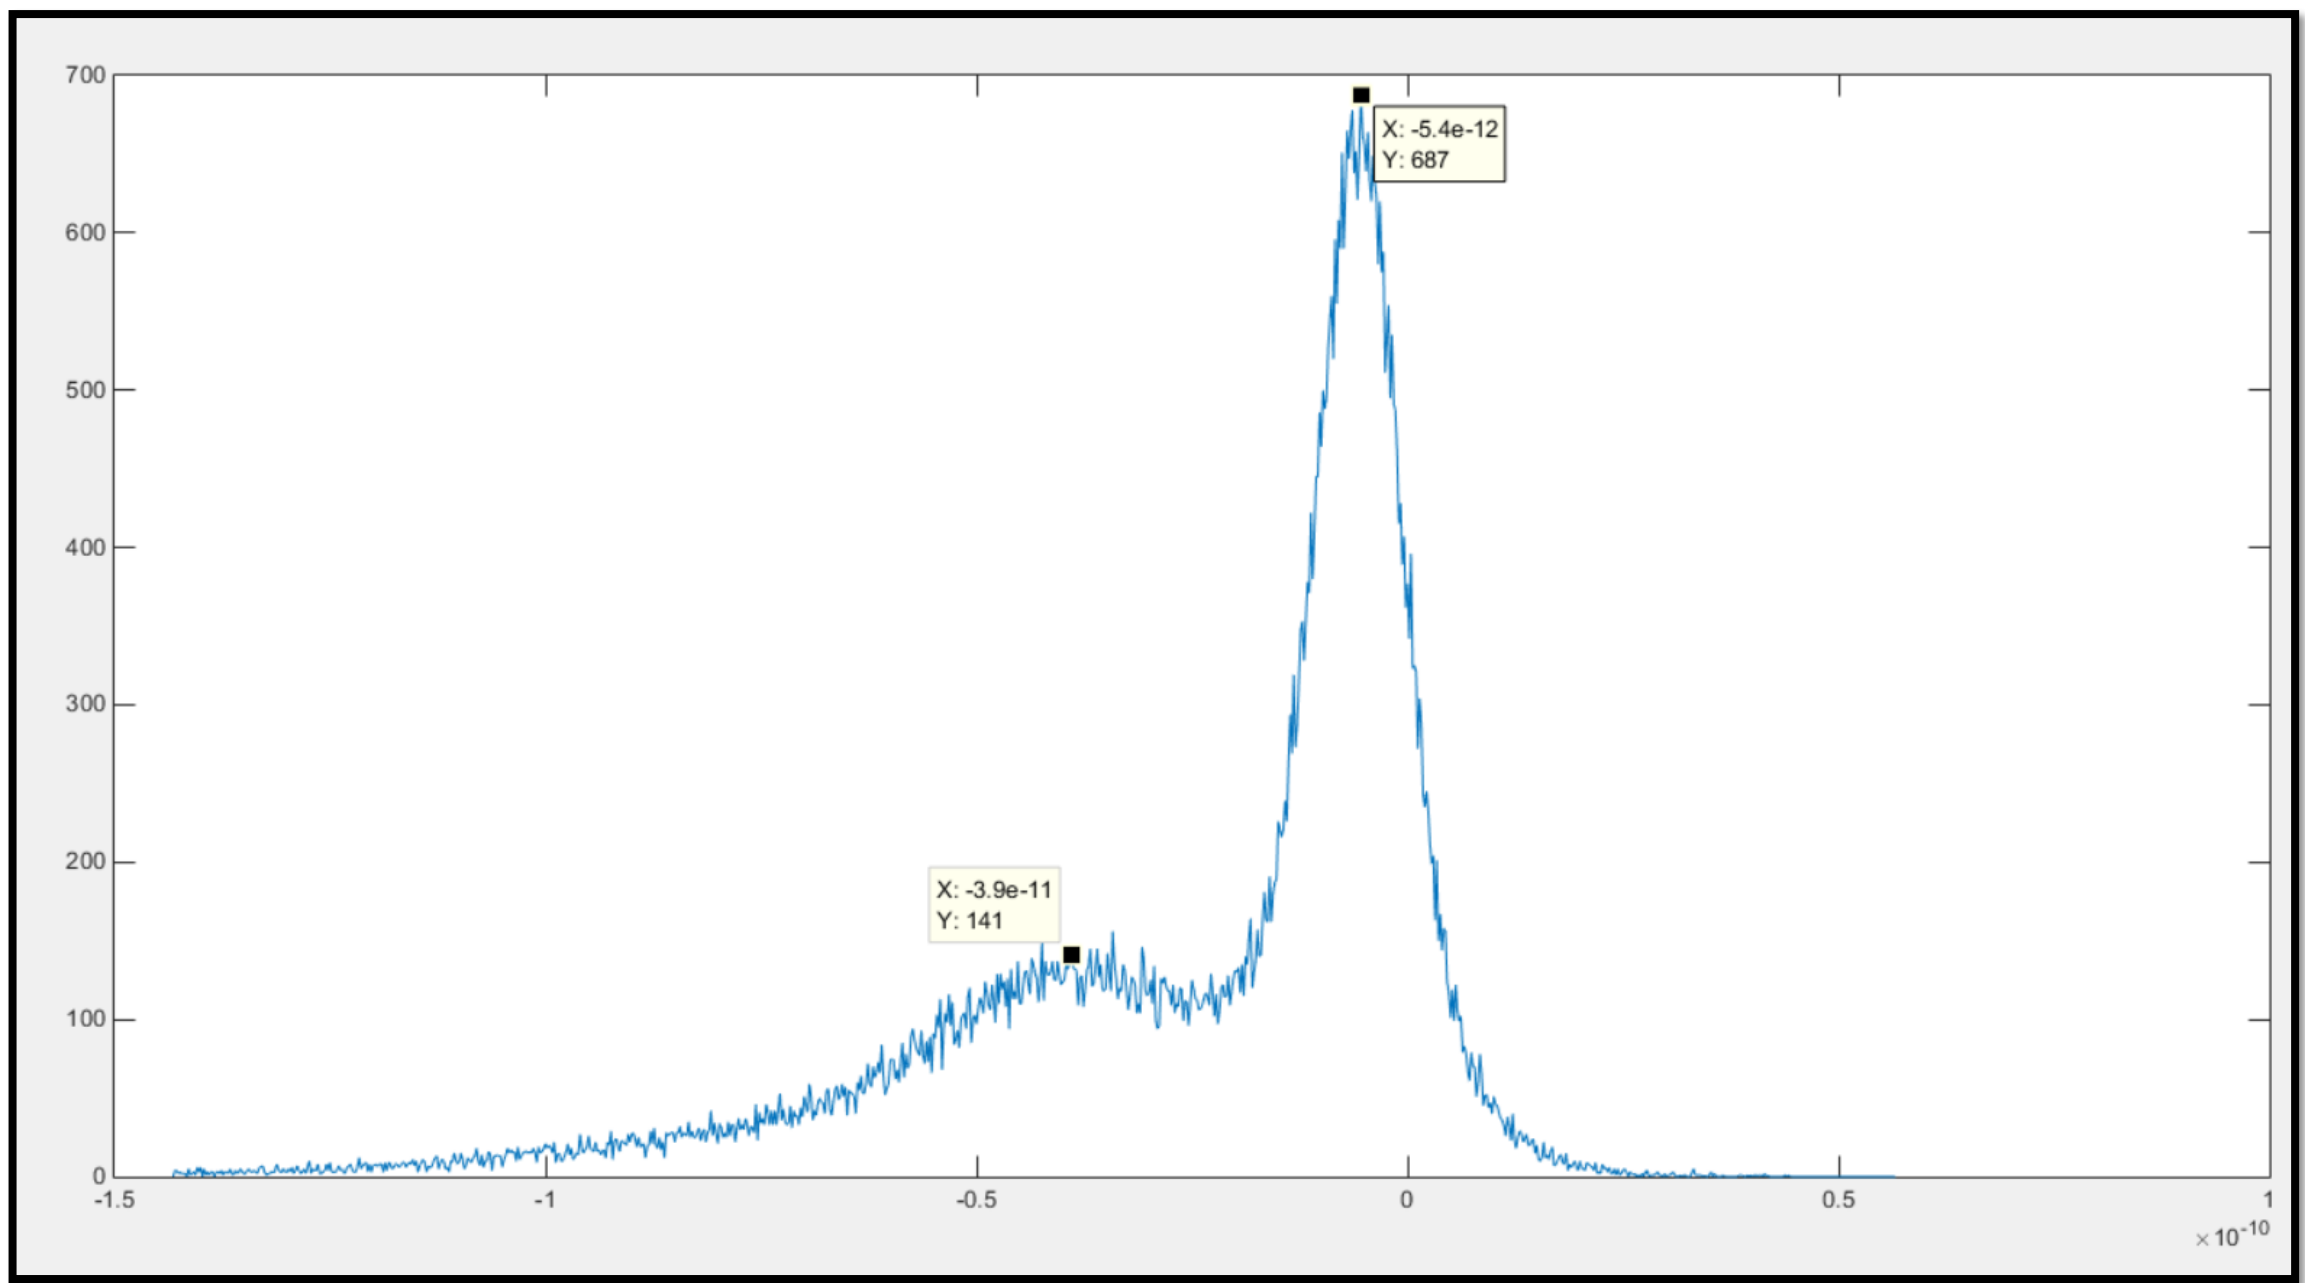

THU2 cosmic test results (2)

Chendi Shen

2017.8.24

1100V PMT Gain

1200V PMT Gain

1300V PMT Gain