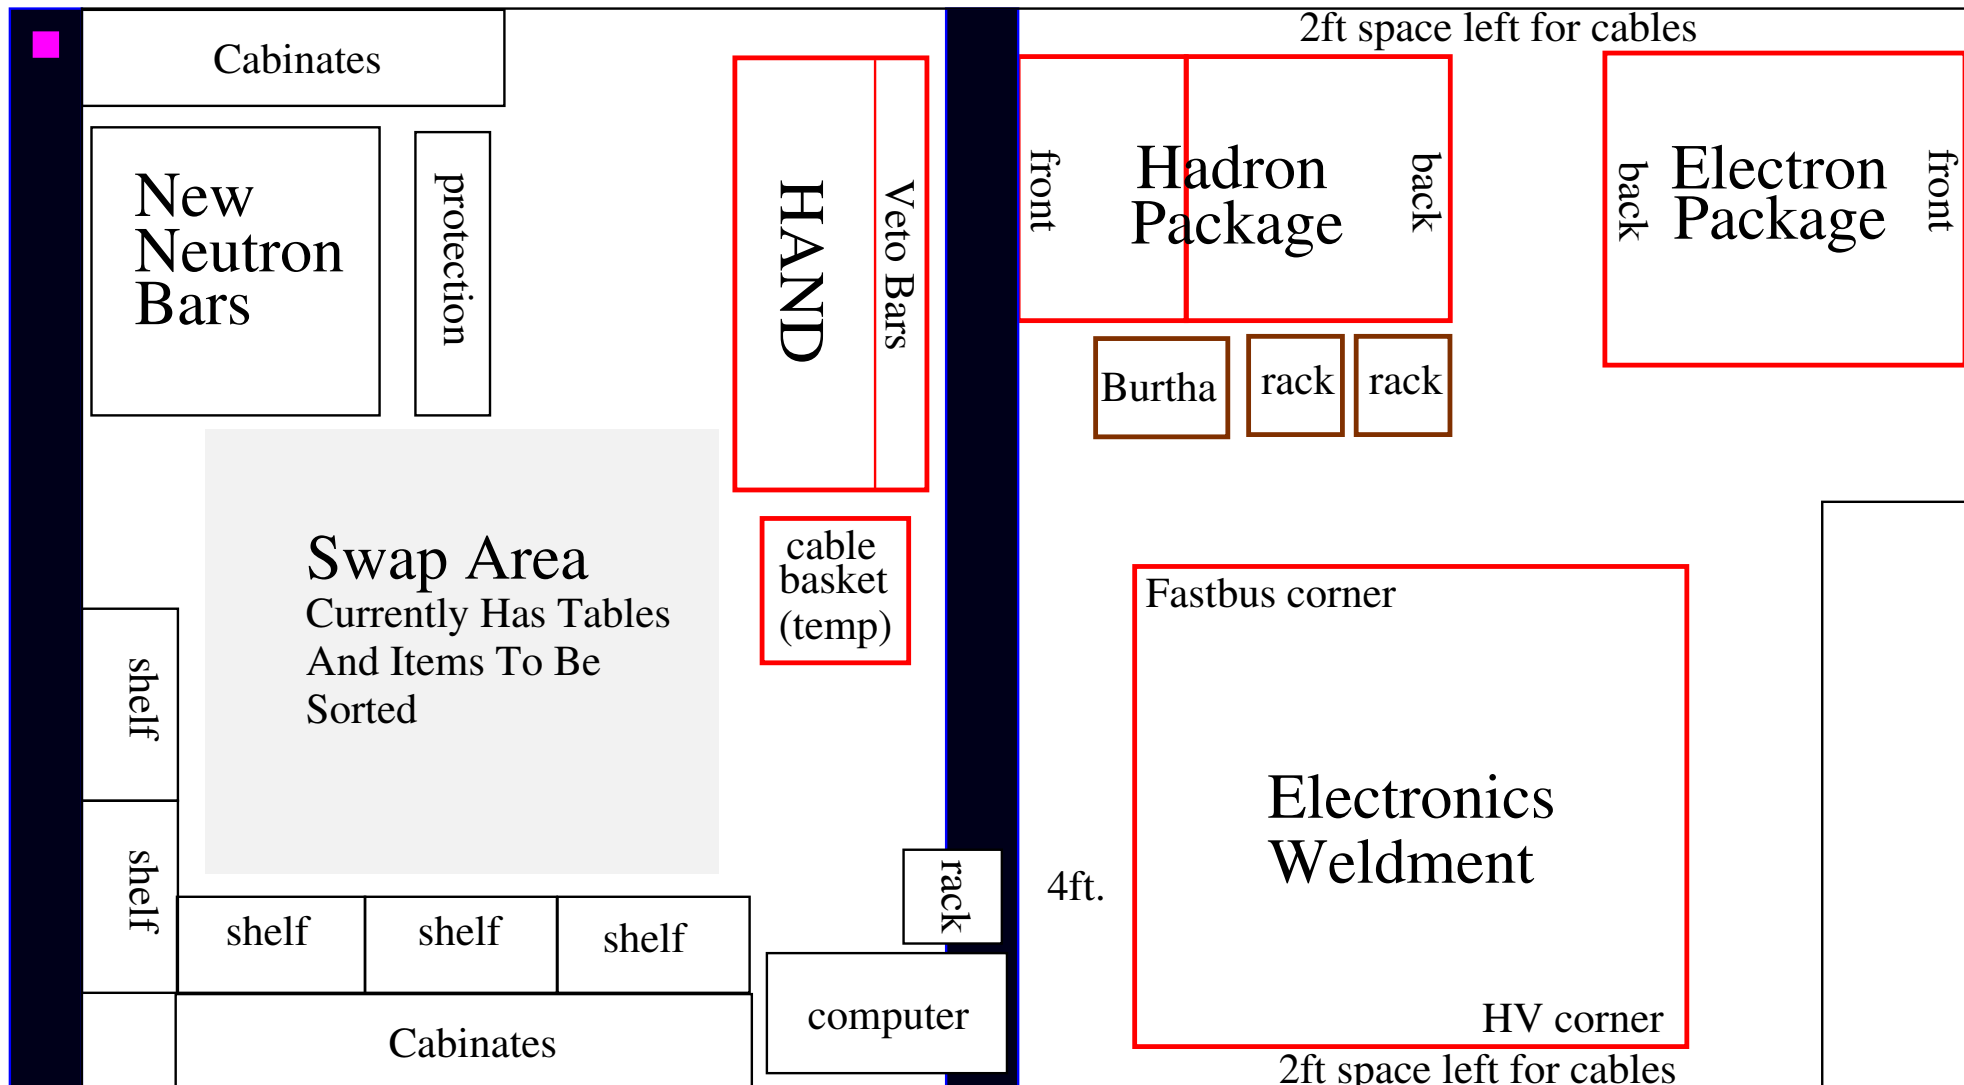

BigBite Area in Test Lab

440V Power Plug

HAND = Hall A Neutron Detector