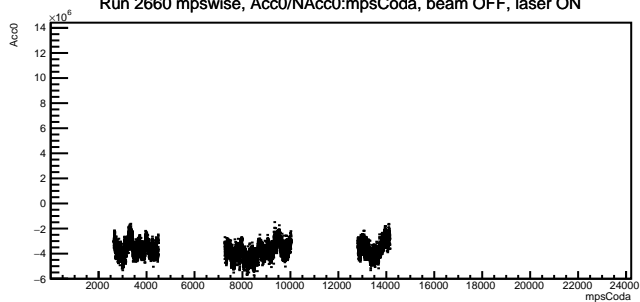

Run 2660 mpwise, Acc0/NAcc0:mpsCoda, beam OFF, laser OFF

Run 2660 mpwise, Acc0/NAcc0:mpsCoda, beam OFF, laser OFF

Run 2660 mpwise, Acc0/NAcc0:mpsCoda, beam ON, laser ON

Run 2660 mpwise, Acc0/NAcc0:mpsCoda, beam ON, laser OFF

Run 2660 mpwise, Acc0/NAcc0:mpsCoda, beam OFF, laser ON

Run 2660 mpwise, Acc0/NAcc0:mpsCoda, beam OFF, laser OFF