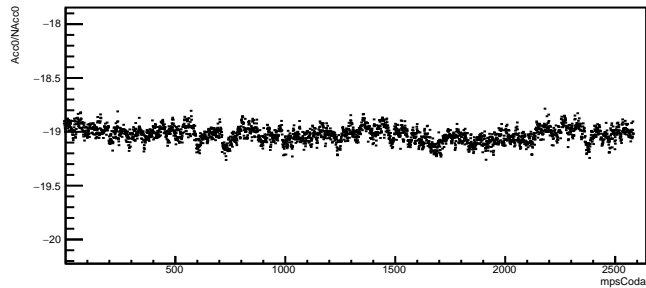

Run 3968 mpwise, Acc0/NAcc0:mpsCoda, beam OFF, laser OFF

Run 3968 mpwise, Acc0/NAcc0:mpsCoda, beam OFF, laser OFF

Run 3968 mpwise, Acc0/NAcc0:mpsCoda, beam OFF, laser OFF