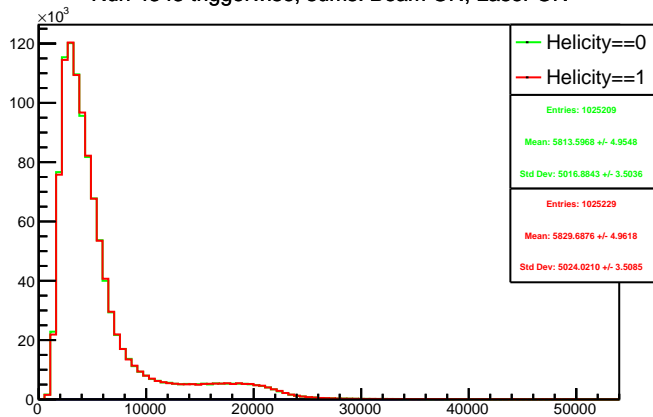

Run 4343 triggerwise, sums: All

Run 4343 triggerwise, sums: Beam OFF

Run 4343 triggerwise, sums: Beam ON, Laser ON

Run 4343 triggerwise, sums: Beam ON, Laser OFF