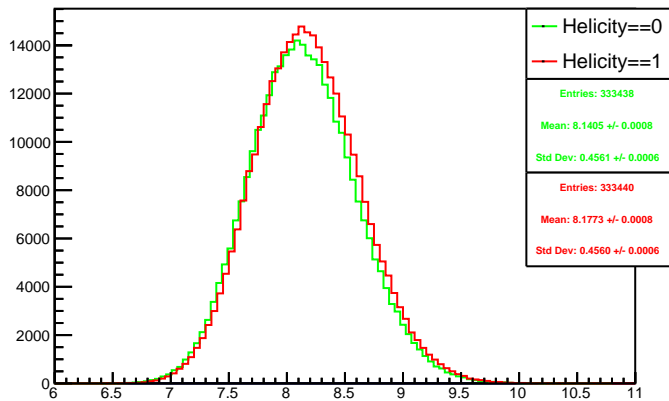

Run 4344 mpwise, acc0: All

Run 4344 mpwise, acc0: Beam OFF

Run 4344 mpwise, acc0: Beam ON, Laser ON

Run 4344 mpwise, acc0: Beam ON, Laser OFF