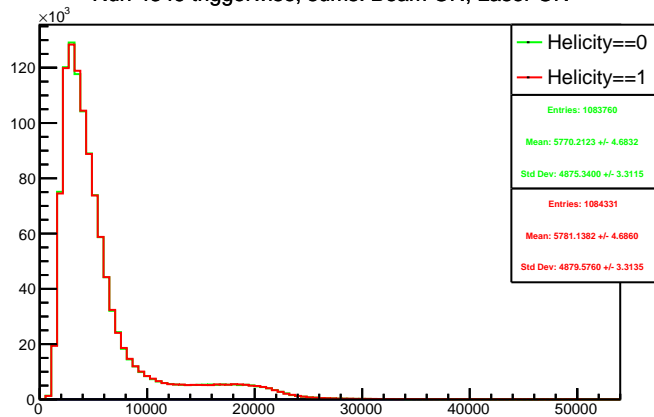

Run 4346 triggerwise, sums: All

Run 4346 triggerwise, sums: Beam OFF

Run 4346 triggerwise, sums: Beam ON, Laser ON

Run 4346 triggerwise, sums: Beam ON, Laser OFF