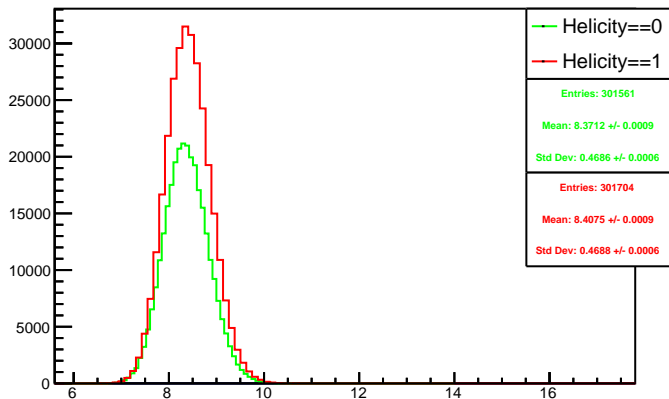

Run 4350 mpwise, acc0: All

Run 4350 mpwise, acc0: Beam OFF

Run 4350 mpwise, acc0: Beam ON, Laser ON

Run 4350 mpwise, acc0: Beam ON, Laser OFF