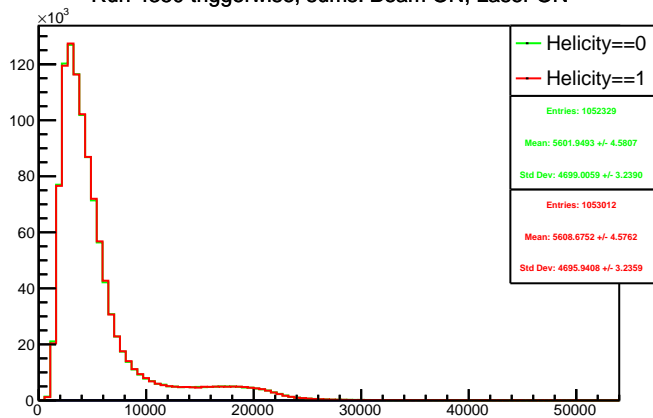

Run 4350 triggerwise, sums: All

Run 4350 triggerwise, sums: Beam OFF

Run 4350 triggerwise, sums: Beam ON, Laser ON

Run 4350 triggerwise, sums: Beam ON, Laser OFF