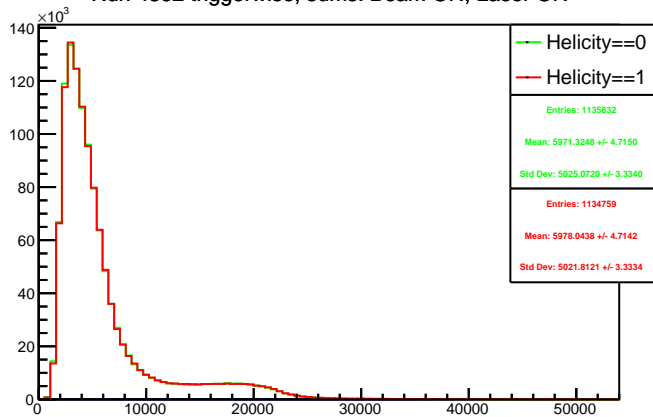

Run 4352 triggerwise, sums: All

Run 4352 triggerwise, sums: Beam OFF

Run 4352 triggerwise, sums: Beam ON, Laser ON

Run 4352 triggerwise, sums: Beam ON, Laser OFF