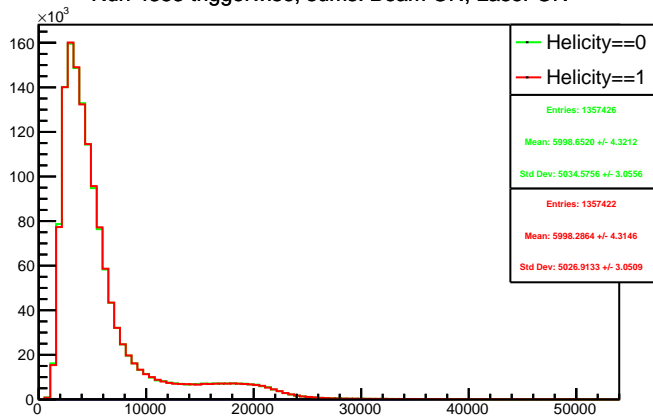

Run 4353 triggerwise, sums: All

Run 4353 triggerwise, sums: Beam OFF

Run 4353 triggerwise, sums: Beam ON, Laser ON

Run 4353 triggerwise, sums: Beam ON, Laser OFF