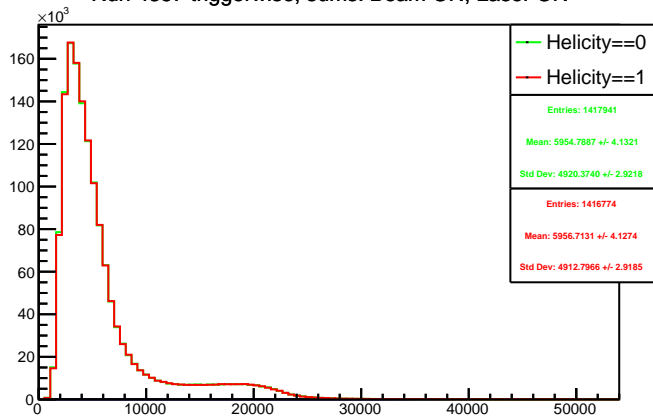

Run 4357 triggerwise, sums: All

Run 4357 triggerwise, sums: Beam OFF

Run 4357 triggerwise, sums: Beam ON, Laser ON

Run 4357 triggerwise, sums: Beam ON, Laser OFF