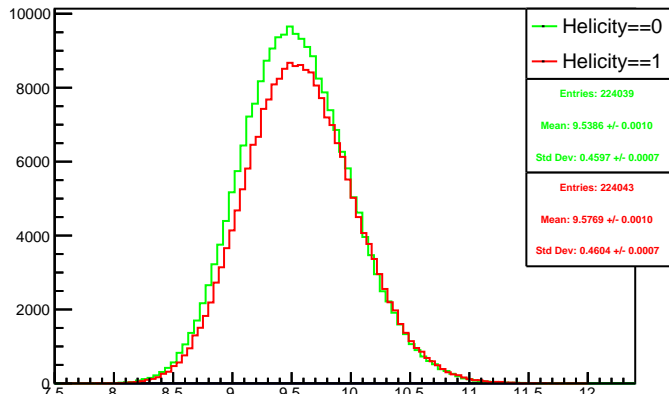

Run 4358 mpwise, acc0: All

Run 4358 mpwise, acc0: Beam OFF

Run 4358 mpwise, acc0: Beam ON, Laser ON

Run 4358 mpwise, acc0: Beam ON, Laser OFF