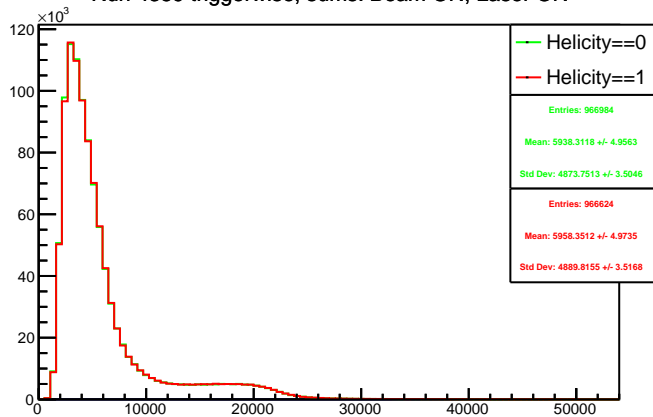

Run 4359 triggerwise, sums: All

Run 4359 triggerwise, sums: Beam OFF

Run 4359 triggerwise, sums: Beam ON, Laser ON

Run 4359 triggerwise, sums: Beam ON, Laser OFF