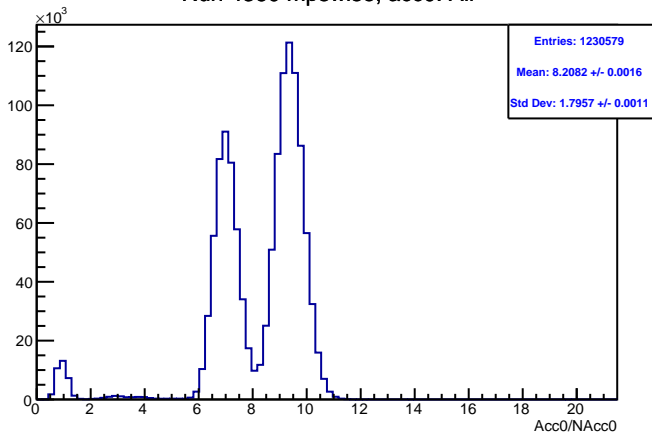

Run 4360 mpwise, acc0: All

Run 4360 mpwise, acc0: Beam OFF

Run 4360 mpwise, acc0: Beam ON, Laser ON

Run 4360 mpwise, acc0: Beam ON, Laser OFF