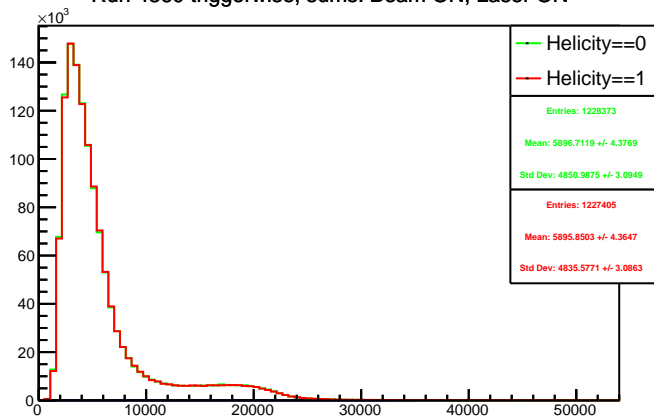

Run 4360 triggerwise, sums: All

Run 4360 triggerwise, sums: Beam OFF

Run 4360 triggerwise, sums: Beam ON, Laser ON

Run 4360 triggerwise, sums: Beam ON, Laser OFF