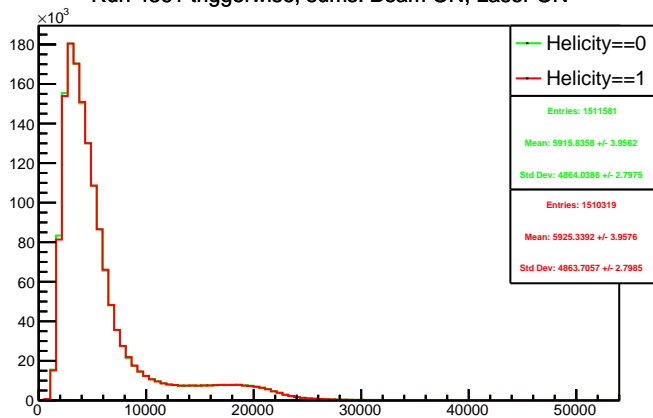

Run 4361 triggerwise, sums: All

Run 4361 triggerwise, sums: Beam OFF

Run 4361 triggerwise, sums: Beam ON, Laser ON

Run 4361 triggerwise, sums: Beam ON, Laser OFF