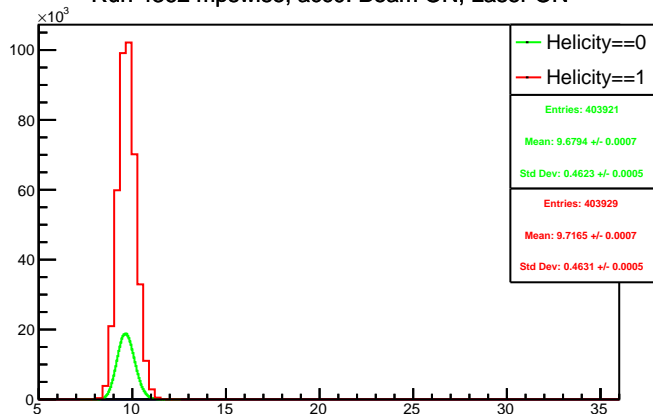

Run 4362 mpwise, acc0: All

Run 4362 mpwise, acc0: Beam OFF

Run 4362 mpwise, acc0: Beam ON, Laser ON

Run 4362 mpwise, acc0: Beam ON, Laser OFF