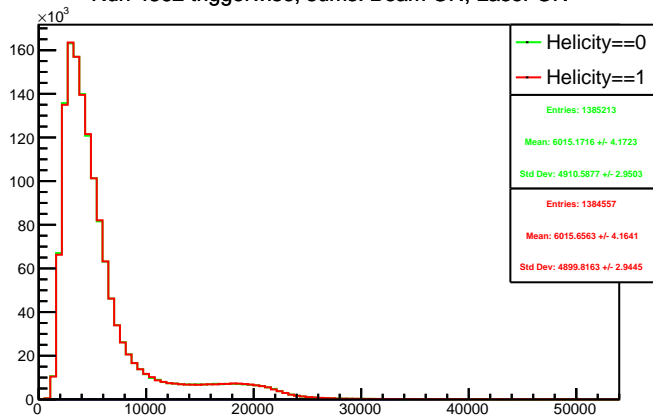

Run 4362 triggerwise, sums: All

Run 4362 triggerwise, sums: Beam OFF

Run 4362 triggerwise, sums: Beam ON, Laser ON

Run 4362 triggerwise, sums: Beam ON, Laser OFF