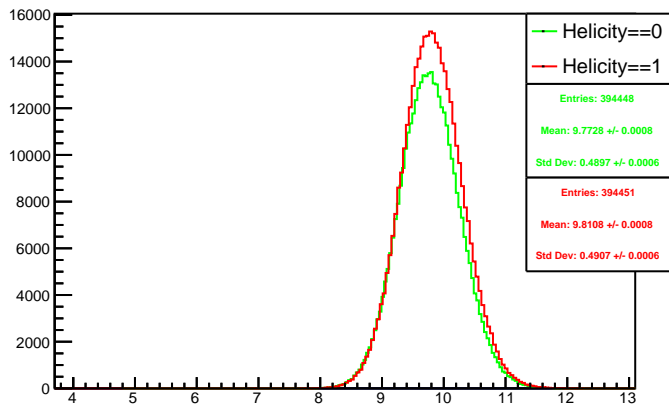

Run 4364 mpwise, acc0: All

Run 4364 mpwise, acc0: Beam OFF

Run 4364 mpwise, acc0: Beam ON, Laser ON

Run 4364 mpwise, acc0: Beam ON, Laser OFF