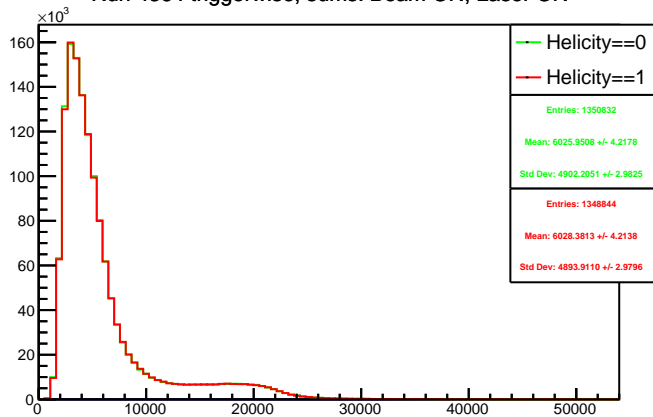

Run 4364 triggerwise, sums: All

Run 4364 triggerwise, sums: Beam OFF

Run 4364 triggerwise, sums: Beam ON, Laser ON

Run 4364 triggerwise, sums: Beam ON, Laser OFF