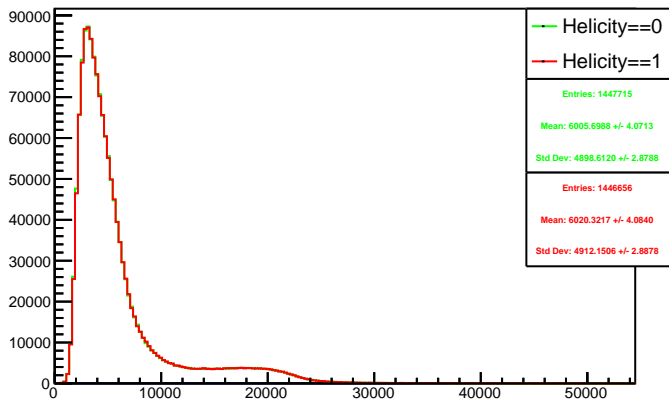

Run 4365 triggerwise, sums: All

Run 4365 triggerwise, sums: Beam OFF

Run 4365 triggerwise, sums: Beam ON, Laser ON

Run 4365 triggerwise, sums: Beam ON, Laser OFF