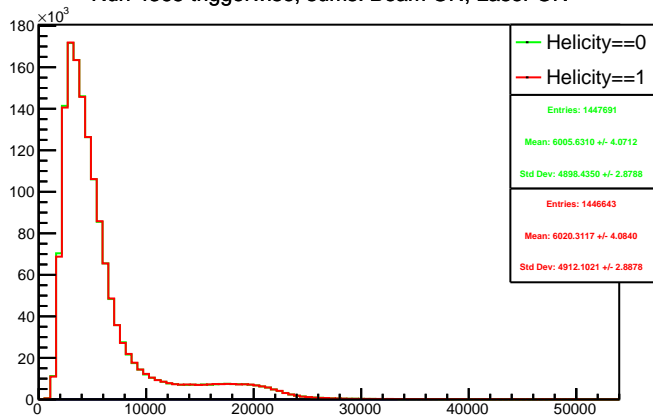

Run 4365 triggerwise, sums: All

Run 4365 triggerwise, sums: Beam OFF

Run 4365 triggerwise, sums: Beam ON, Laser ON

Run 4365 triggerwise, sums: Beam ON, Laser OFF