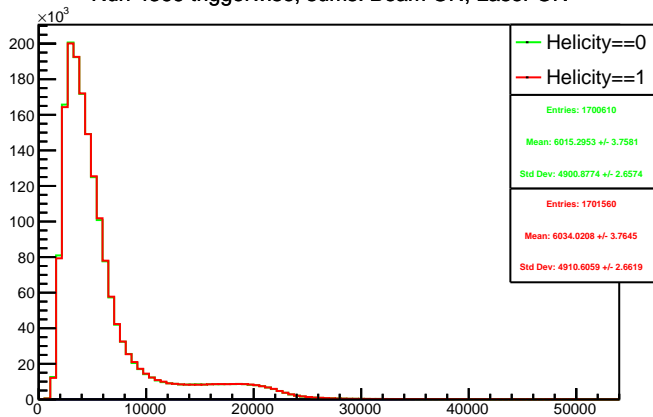

Run 4366 triggerwise, sums: All

Run 4366 triggerwise, sums: Beam OFF

Run 4366 triggerwise, sums: Beam ON, Laser ON

Run 4366 triggerwise, sums: Beam ON, Laser OFF