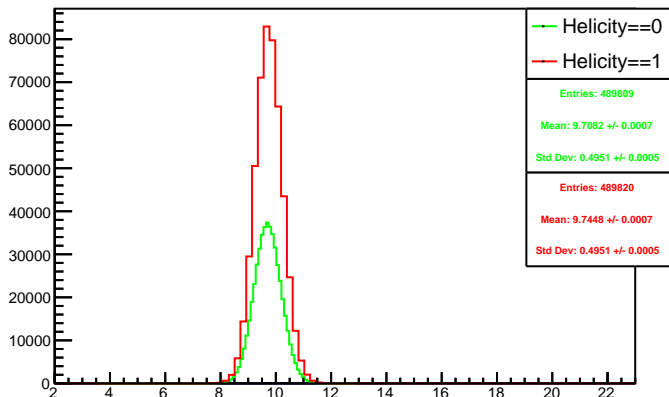

Run 4368 mpwise, acc0: All

Run 4368 mpwise, acc0: Beam OFF

Run 4368 mpwise, acc0: Beam ON, Laser ON

Run 4368 mpwise, acc0: Beam ON, Laser OFF