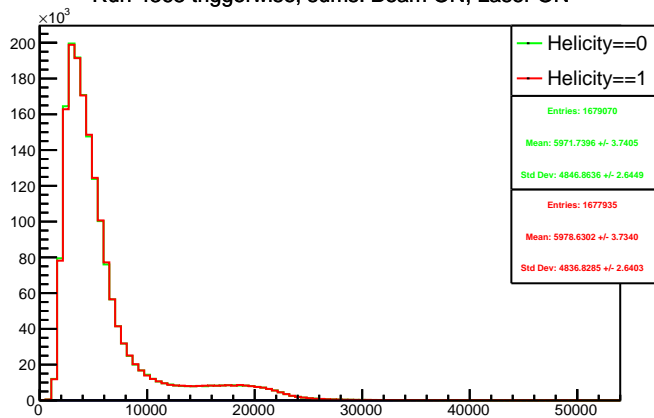

Run 4368 triggerwise, sums: All

Run 4368 triggerwise, sums: Beam OFF

Run 4368 triggerwise, sums: Beam ON, Laser ON

Run 4368 triggerwise, sums: Beam ON, Laser OFF