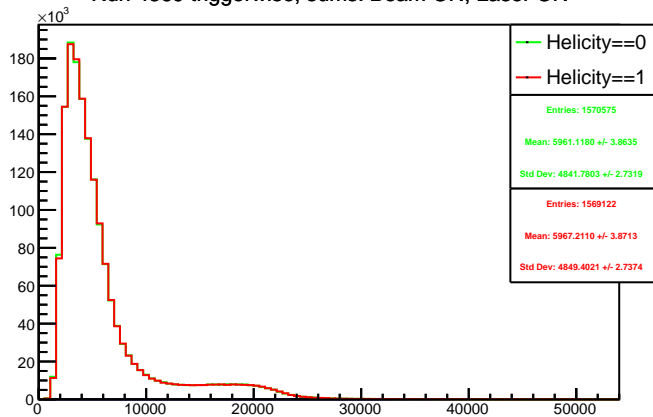

Run 4369 triggerwise, sums: All

Run 4369 triggerwise, sums: Beam OFF

Run 4369 triggerwise, sums: Beam ON, Laser ON

Run 4369 triggerwise, sums: Beam ON, Laser OFF