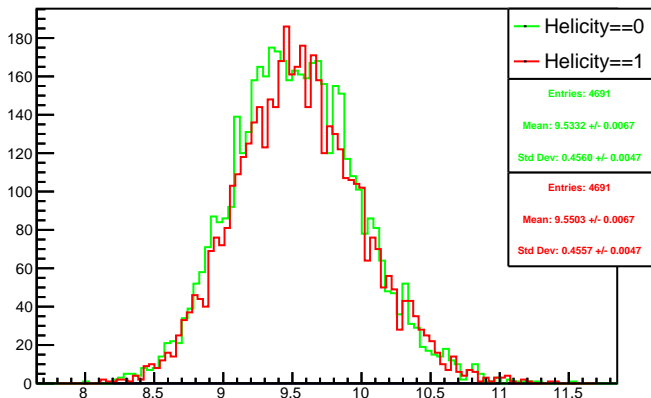

Run 4371 mpwise, acc0: All

Run 4371 mpwise, acc0: Beam OFF

Run 4371 mpwise, acc0: Beam ON, Laser ON

Run 4371 mpwise, acc0: Beam ON, Laser OFF