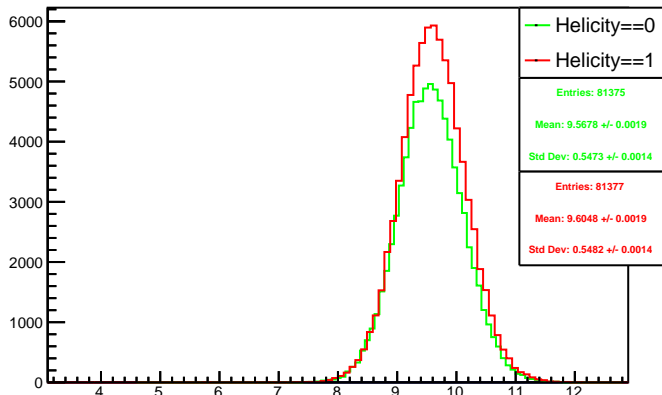

Run 4384 mpwise, acc0: All

Run 4384 mpwise, acc0: Beam OFF

Run 4384 mpwise, acc0: Beam ON, Laser ON

Run 4384 mpwise, acc0: Beam ON, Laser OFF