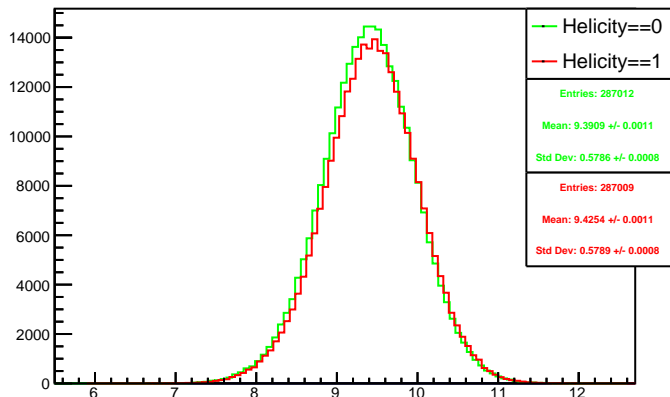

Run 4385 mpwise, acc0: All

Run 4385 mpwise, acc0: Beam OFF

Run 4385 mpwise, acc0: Beam ON, Laser ON

Run 4385 mpwise, acc0: Beam ON, Laser OFF