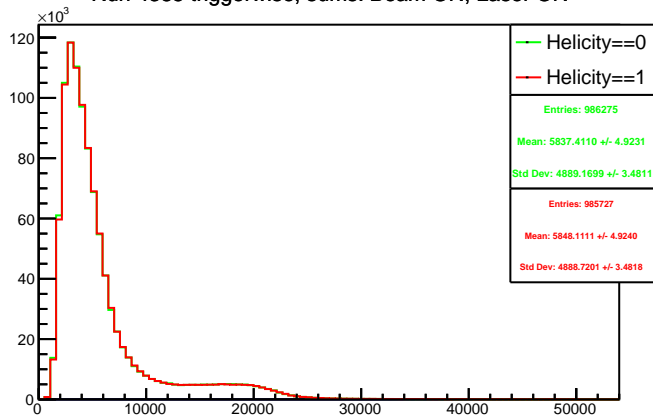

Run 4385 triggerwise, sums: All

Run 4385 triggerwise, sums: Beam OFF

Run 4385 triggerwise, sums: Beam ON, Laser ON

Run 4385 triggerwise, sums: Beam ON, Laser OFF