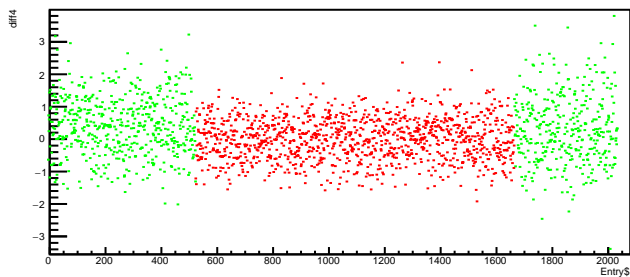

Run 4388 quartetwise, posH4 vs time

Run 4388 quartetwise, negH4 vs time

Run 4388 quartetwise, diff4 vs time

Run 4388 quartetwise, summ4 vs time

Run 4388 quartetwise, asym4 vs time

Run 4388 quartetwise, bcm vs time