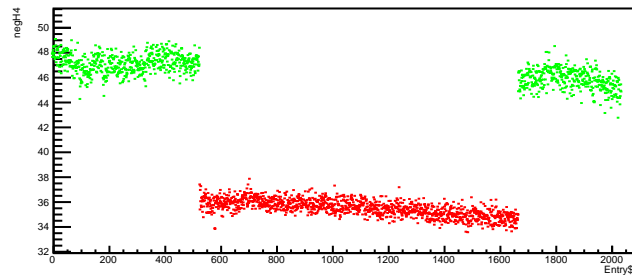

Run 4388 quartetwise, posH4 vs time

Run 4388 quartetwise, negH4 vs time

Run 4388 quartetwise, diff4 vs time

Run 4388 quartetwise, summ4 vs time

Run 4388 quartetwise, asym4 vs time

Run 4388 quartetwise, bcm vs time