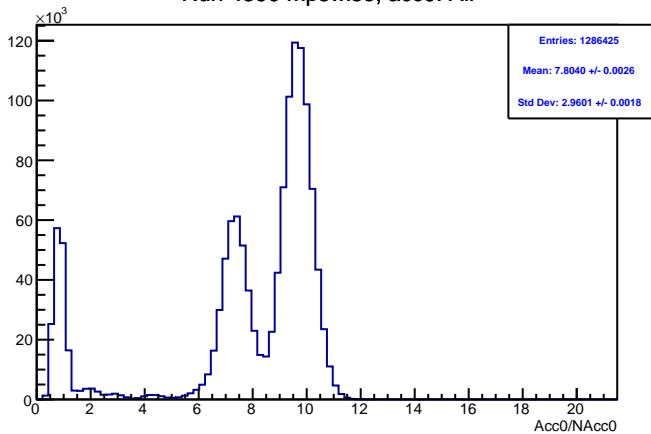

Run 4390 mpwise, acc0: All

Run 4390 mpwise, acc0: Beam OFF

Run 4390 mpwise, acc0: Beam ON, Laser ON

Run 4390 mpwise, acc0: Beam ON, Laser OFF