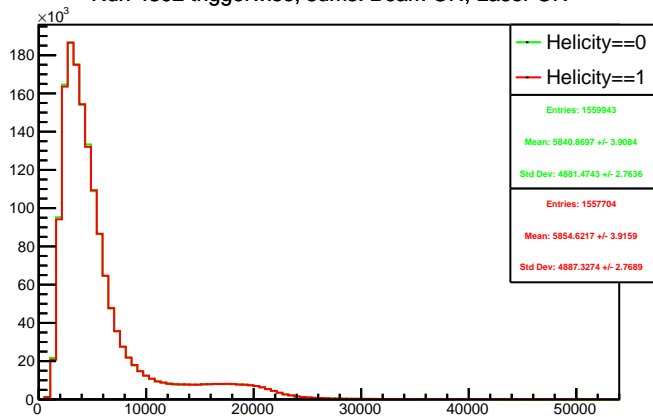

Run 4392 triggerwise, sums: All

Run 4392 triggerwise, sums: Beam OFF

Run 4392 triggerwise, sums: Beam ON, Laser ON

Run 4392 triggerwise, sums: Beam ON, Laser OFF